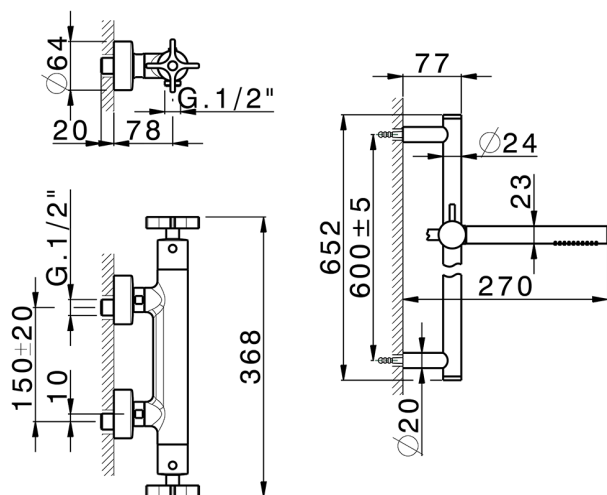

## Thermostatic shower mixer with sliding bar GRACE\_GSS01010

MODEL **GSS01010**

Thermostatic shower mixer with sliding bar, 60 cm Rail with slide bracket, 22,5 mm Brass One Spray handshower, 150 cm smooth SUPREME Flexible Hose

### CHARACTERISTICS

Cartridge Spare Parts **22.04A.AR - ZZ97279004**

**Argo 2 (long filter) Thermostatic Valve**

### EcoStop

EcoStop feature limits water flow to approximately 50% of maximum output with one point of resistance on setting. Push slightly past the middle stop only when full water output is required. This will save water up to 50%.