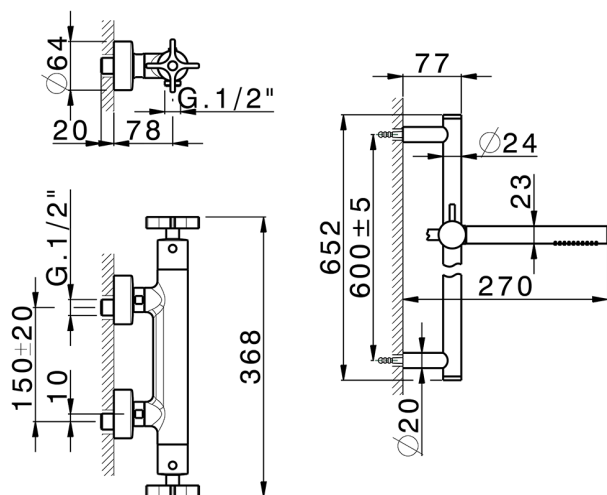

Thermostatic shower mixer with sliding bar GRACE_GSS01010

MODEL **GSS01010**

Thermostatic shower mixer with sliding bar, 60 cm Rail with slide bracket, 22,5 mm Brass One Spray handshower, 150 cm smooth SUPREME Flexible Hose

Cartridge Spare Parts **22.04A.AR - ZZ97279004**

Argo 2 (long filter) Thermostatic Valve

EcoStop

EcoStop feature limits water flow to approximately 50% of maximum output with one point of resistance on setting. Push slightly past the middle stop only when full water output is required. This will save water up to 50%.