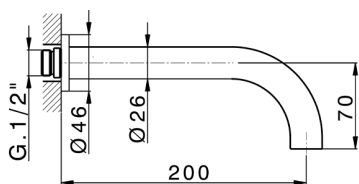

Exposed part for concealed washbasin mixer GRACE_GS013510

MODEL **GS013510**

Exposed part for concealed washbasin mixer, without concealed part, for item ZA033511

AVAILABLE FINISHINGS

-  **21** 21 Chrome
-  **2F** 2F Brushed Nickel
-  **2W** 2W Brushed Gold
-  **5H** 5H Dark Brass Brushed
-  **5L** 5L Brushed Black Titanium
-  **6T** 6T Chrome/Matt Black

CHARACTERISTICS

Installation **Concealed**
 Required concealed parts **ZA033511**

Exposed part for concealed washbasin mixer GRACE_GS013510

GS013510

<https://en.cisal.it/exposed-part-for-concealed-washbasin-mixer-grace-gs013510>

Concealed washbasin mixer CONCEALED_ZA033511

MODEL **ZA033511**

Concealed washbasin mixer, right headvalve - left headvalve

AVAILABLE FINISHINGS

CHARACTERISTICS

Concealed **1**

2026-05-17