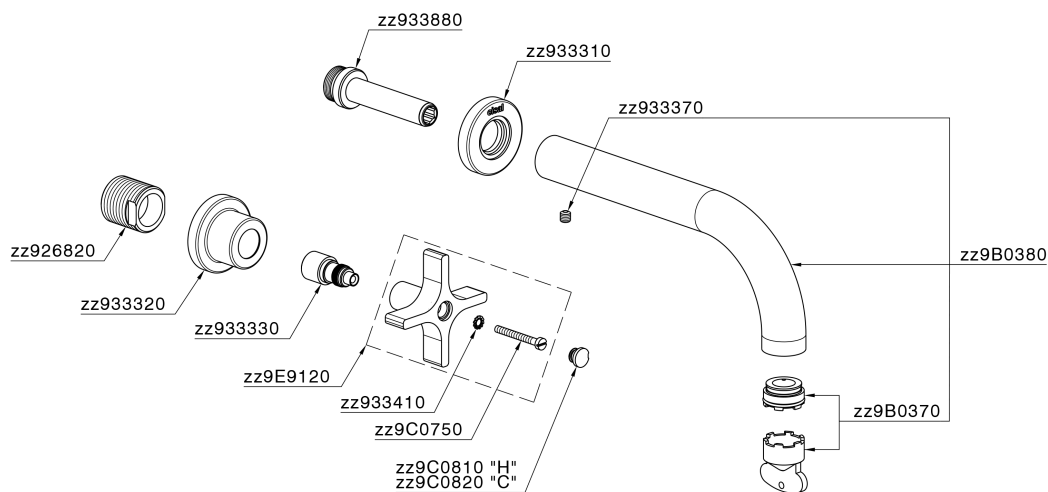

## Exposed part for concealed washbasin mixer GRACE\_GS013510

MODEL **GS013510**

Exposed part for concealed washbasin mixer, without concealed part, for item ZA033511

### CHARACTERISTICS

Installation **Concealed**

Required concealed parts **ZA033511**

## Exposed part for concealed washbasin mixer GRACE\_GS013510

GS013510

<https://en.cisal.it/exposed-part-for-concealed-washbasin-mixer-grace-gs013510>

## Concealed washbasin mixer CONCEALED\_ZA033511

MODEL **ZA033511**

Concealed washbasin mixer, right headvalve - left headvalve

AVAILABLE FINISHINGS

 **04** 04 Without finishing

CHARACTERISTICS

Concealed **1**