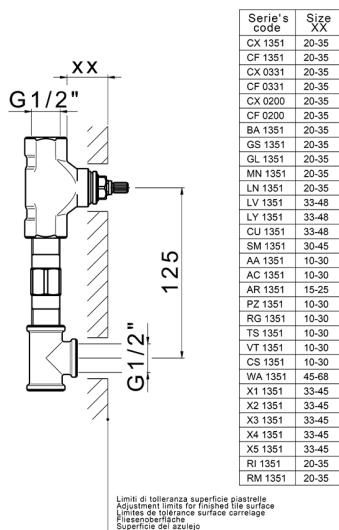

## Exposed part for concealed washbasin mixer GRACE\_GS013510

GS013510

<https://en.cisal.it/exposed-part-for-concealed-washbasin-mixer-grace-gs013510>

## Concealed washbasin mixer CONCEALED\_ZA033511

MODEL **ZA033511**

Concealed washbasin mixer, right headvalve - left headvalve

AVAILABLE FINISHINGS

CHARACTERISTICS

Concealed **1**

2026-06-14