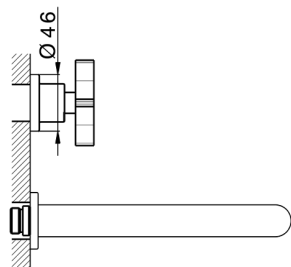

## Exposed part for concealed washbasin mixer GRACE\_GS013510

MODEL **GS013510**

Exposed part for concealed washbasin mixer, without concealed part, for item ZA033511

## Exposed part for concealed washbasin mixer GRACE\_GS013510

GS013510

<https://en.cisal.it/exposed-part-for-concealed-washbasin-mixer-grace-gs013510>

## Concealed washbasin mixer CONCEALED\_ZA033511

MODEL **ZA033511**

Concealed washbasin mixer, right headvalve - left headvalve

AVAILABLE FINISHINGS

CHARACTERISTICS

Concealed **1**

2026-06-14