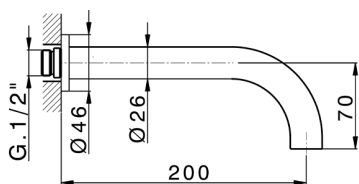

Exposed part for concealed washbasin mixer GRACE_GS013510

MODEL **GS013510**

Exposed part for concealed washbasin mixer, without concealed part, for item ZA033511

AVAILABLE FINISHINGS

-  **21** 21 Chrome
-  **2F** 2F Brushed Nickel
-  **2W** 2W Brushed Gold
-  **5H** 5H Dark Brass Brushed
-  **5L** 5L Brushed Black Titanium
-  **6T** 6T Chrome/Matt Black

CHARACTERISTICS

Installation **Concealed**
 Required concealed parts **ZA033511**

Exposed part for concealed washbasin mixer GRACE_GS013510

GS013510

<https://en.cisal.it/exposed-part-for-concealed-washbasin-mixer-grace-gs013510>

Concealed washbasin mixer CONCEALED_ZA033511

MODEL **ZA033511**

Concealed washbasin mixer, right headvalve - left headvalve

AVAILABLE FINISHINGS

 **04** 04 Without finishing

CHARACTERISTICS

Concealed **1**

2026-04-27