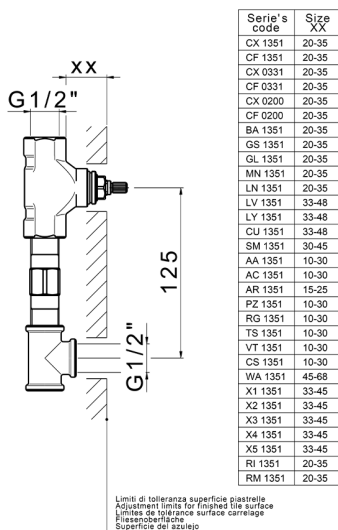

Exposed part for concealed washbasin mixer GRACE_GS013510

MODEL **GS013510**

Exposed part for concealed washbasin mixer, without concealed part, for item ZA033511

AVAILABLE FINISHINGS

-  **21** 21 Chrome
-  **2F** 2F Brushed Nickel
-  **2W** 2W Brushed Gold
-  **5H** 5H Dark Brass Brushed
-  **5L** 5L Brushed Black Titanium
-  **6T** 6T Chrome/Matt Black

CHARACTERISTICS

Installation **Concealed**
 Required concealed parts **ZA033511**

Exposed part for concealed washbasin mixer GRACE_GS013510

GS013510

<https://en.cisal.it/exposed-part-for-concealed-washbasin-mixer-grace-gs013510>

Concealed washbasin mixer CONCEALED_ZA033511

MODEL **ZA033511**

Concealed washbasin mixer, right headvalve - left headvalve

AVAILABLE FINISHINGS

CHARACTERISTICS

Concealed **1**

2026-05-17