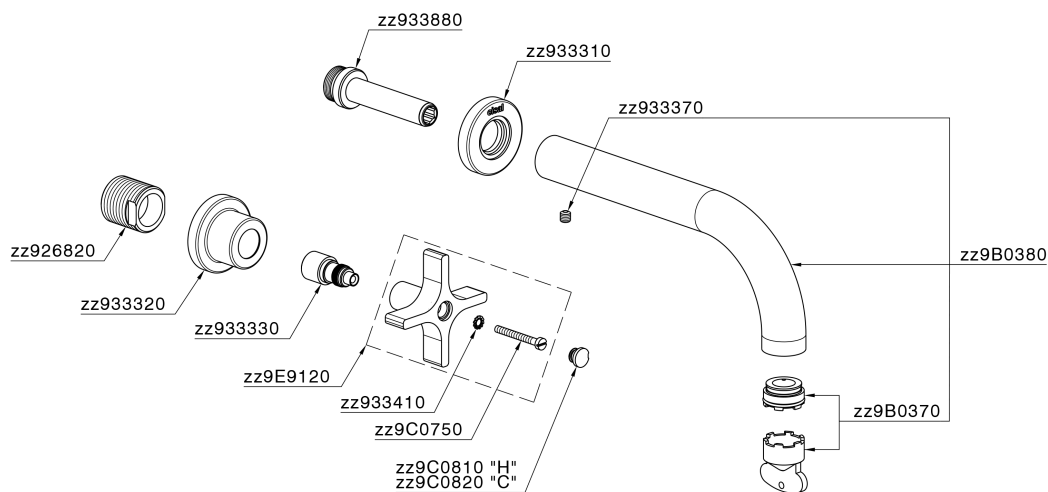

## Exposed part for concealed washbasin mixer GRACE\_GS013510

MODEL **GS013510**

Exposed part for concealed washbasin mixer, without concealed part, for item ZA033511

### CHARACTERISTICS

Installation **Concealed**  
 Required concealed parts **ZA033511**

## Exposed part for concealed washbasin mixer GRACE\_GS013510

GS013510

<https://en.cisal.it/exposed-part-for-concealed-washbasin-mixer-grace-gs013510>

## Concealed washbasin mixer CONCEALED\_ZA033511

MODEL **ZA033511**

Concealed washbasin mixer, right headvalve - left headvalve

AVAILABLE FINISHINGS

CHARACTERISTICS

Concealed **1**

2026-06-14