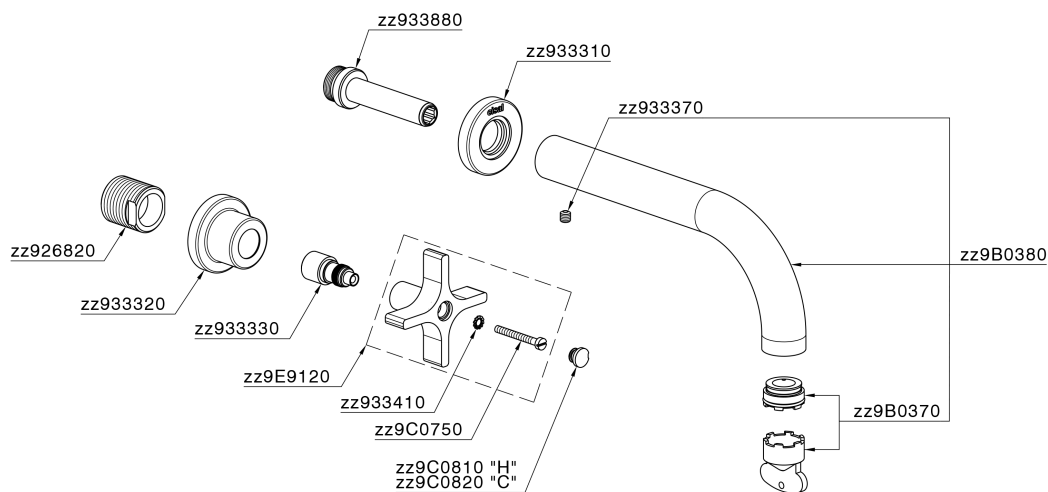

Exposed part for concealed washbasin mixer GRACE_GS013510

GS013510

<https://en.cisal.it/exposed-part-for-concealed-washbasin-mixer-grace-gs013510>