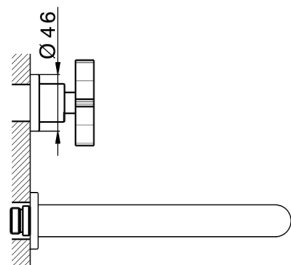

## Exposed part for concealed washbasin mixer GRACE\_GS013510

MODEL **GS013510**

Exposed part for concealed washbasin mixer, without concealed part, for item ZA033511

## Exposed part for concealed washbasin mixer GRACE\_GS013510

GS013510

<https://en.cisal.it/exposed-part-for-concealed-washbasin-mixer-grace-gs013510>

## Concealed washbasin mixer CONCEALED\_ZA033511

MODEL **ZA033511**

Concealed washbasin mixer, right headvalve - left headvalve

AVAILABLE FINISHINGS

 **04** 04 Without finishing

CHARACTERISTICS

Concealed **1**