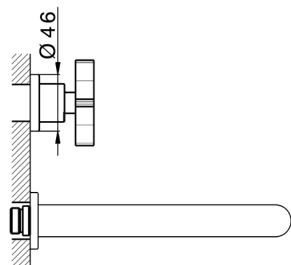

Exposed part for concealed washbasin mixer GRACE_GS013510

MODEL **GS013510**

Exposed part for concealed washbasin mixer, without concealed part, for item ZA033511

AVAILABLE FINISHINGS

-  **21** 21 Chrome
-  **2F** 2F Brushed Nickel
-  **2W** 2W Brushed Gold
-  **5H** 5H Dark Brass Brushed
-  **5L** 5L Brushed Black Titanium
-  **6T** 6T Chrome/Matt Black

CHARACTERISTICS

Installation **Concealed**
 Required concealed parts **ZA033511**

Exposed part for concealed washbasin mixer GRACE_GS013510

GS013510

<https://en.cisal.it/exposed-part-for-concealed-washbasin-mixer-grace-gs013510>

Concealed washbasin mixer CONCEALED_ZA033511

MODEL **ZA033511**

Concealed washbasin mixer, right headvalve - left headvalve

AVAILABLE FINISHINGS

 **04** 04 Without finishing

CHARACTERISTICS

Concealed **1**

2026-04-27