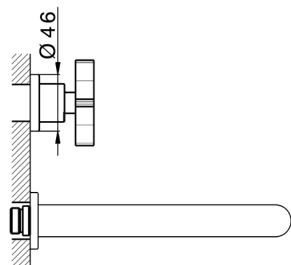

Exposed part for concealed washbasin mixer GRACE_GS013510

MODEL **GS013510**

Exposed part for concealed washbasin mixer, without concealed part, for item ZA033511

AVAILABLE FINISHINGS

-  **21** 21 Chrome
-  **2F** 2F Brushed Nickel
-  **2W** 2W Brushed Gold
-  **5H** 5H Dark Brass Brushed
-  **5L** 5L Brushed Black Titanium
-  **6T** 6T Chrome/Matt Black

CHARACTERISTICS

Installation **Concealed**
 Required concealed parts **ZA033511**

Exposed part for concealed washbasin mixer GRACE_GS013510

GS013510

<https://en.cisal.it/exposed-part-for-concealed-washbasin-mixer-grace-gs013510>

Concealed washbasin mixer CONCEALED_ZA033511

MODEL **ZA033511**

Concealed washbasin mixer, right headvalve - left headvalve

AVAILABLE FINISHINGS

CHARACTERISTICS

Concealed **1**

2026-05-17