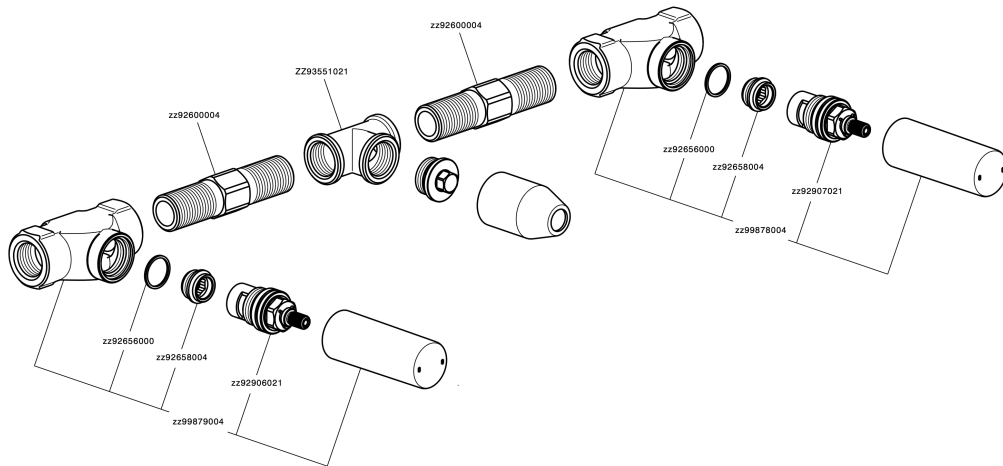

Exposed part for concealed washbasin mixer GRACE_GS013510

GS013510

<https://en.cisal.it/exposed-part-for-concealed-washbasin-mixer-grace-gs013510>

Concealed washbasin mixer CONCEALED_ZA033511

ZA033511

<https://en.cisal.it/concealed-washbasin-mixer-concealed-za033511>