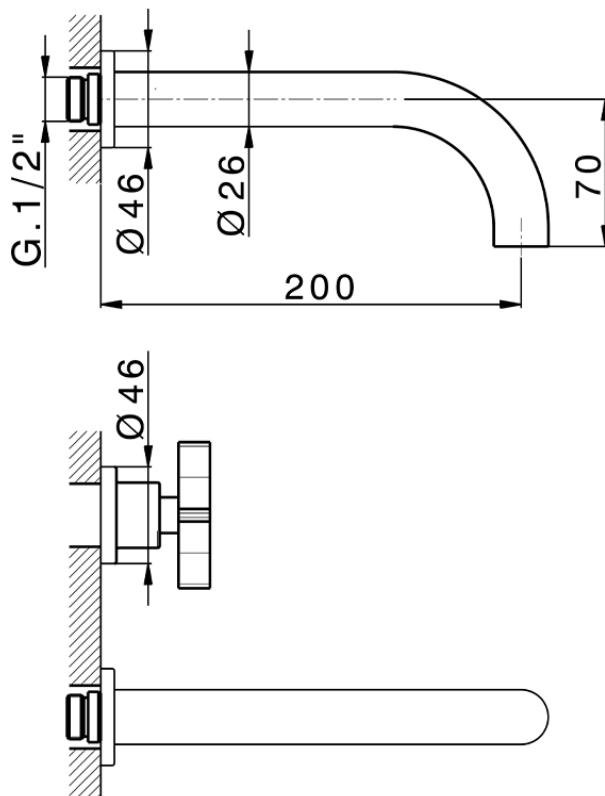

Exposed part for concealed washbasin mixer GRACE_GS013510

GS013510

<https://en.cisal.it/exposed-part-for-concealed-washbasin-mixer-grace-gs013510>

Serie's code	Size XX
CX 1351	20-35
CF 1351	20-35
CX 0331	20-35
CF 0331	20-35
CX 0200	20-35
CF 0200	20-35
BA 1351	20-35
GS 1351	20-35
GL 1351	20-35
MN 1351	20-35
LN 1351	20-35
LV 1351	33-48
LY 1351	33-48
CU 1351	33-48
SM 1351	30-45
AA 1351	10-30
AC 1351	10-30
AR 1351	15-25
PZ 1351	10-30
RG 1351	10-30
TS 1351	10-30
VT 1351	10-30
CS 1351	10-30
WA 1351	45-68
X1 1351	33-45
X2 1351	33-45
X3 1351	33-45
X4 1351	33-45
X5 1351	33-45
RI 1351	20-35
RM 1351	20-35

Limiti di tolleranza superficie piastrelle
 Adjustment limits for finished tile surface
 Limites de tolérance surface carrelage
 Fliesenoberfläche
 Superficie del azulejo

ZA033511

<https://en.cisal.it/concealed-washbasin-mixer-concealed-za033511>