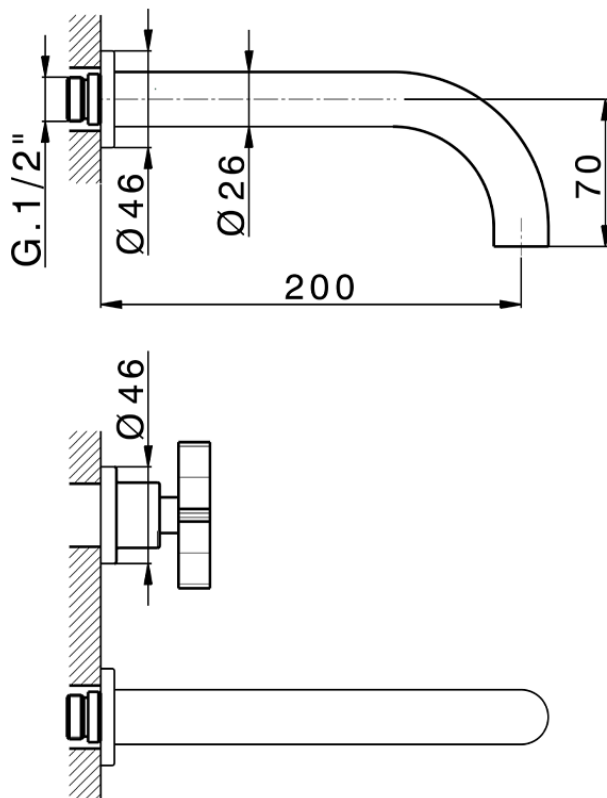

**Exposed part for concealed washbasin mixer GRACE\_GS013510**

GS013510

<https://en.cisal.it/exposed-part-for-concealed-washbasin-mixer-grace-gs013510>

Serie's code	Size XX
CX 1351	20-35
CF 1351	20-35
CX 0331	20-35
CF 0331	20-35
CX 0200	20-35
CF 0200	20-35
BA 1351	20-35
GS 1351	20-35
GL 1351	20-35
MN 1351	20-35
LN 1351	20-35
LV 1351	33-48
LY 1351	33-48
CU 1351	33-48
SM 1351	30-45
AA 1351	10-30
AC 1351	10-30
AR 1351	15-25
PZ 1351	10-30
RG 1351	10-30
TS 1351	10-30
VT 1351	10-30
CS 1351	10-30
WA 1351	45-68
X1 1351	33-45
X2 1351	33-45
X3 1351	33-45
X4 1351	33-45
X5 1351	33-45
RI 1351	20-35
RM 1351	20-35

Limiti di tolleranza superficie piastrelle  
 Adjustment limits for finished tile surface  
 Limites de tolérance surface carrelage  
 Fliesenoberfläche  
 Superficie del azulejo

ZA033511

<https://en.cisal.it/concealed-washbasin-mixer-concealed-za033511>