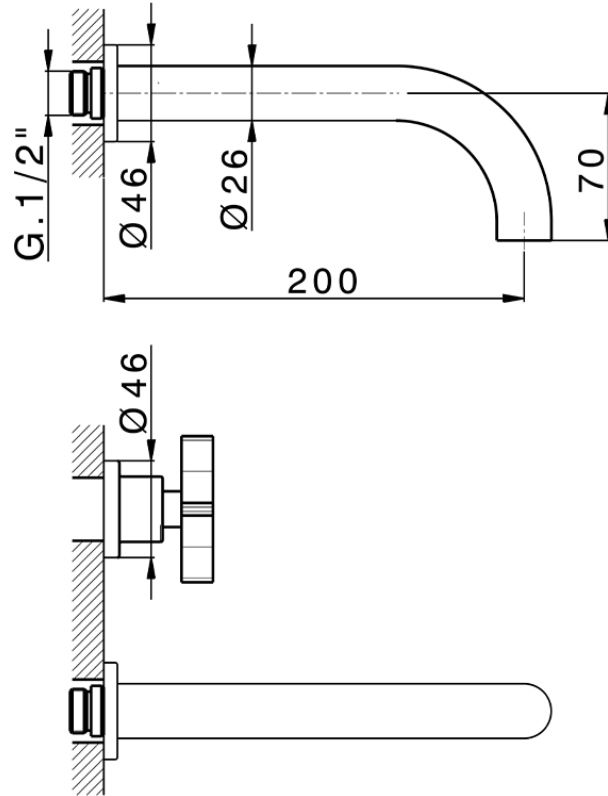

## Exposed part for concealed washbasin mixer GRACE\_GS013510

GS013510

<https://en.cisal.it/exposed-part-for-concealed-washbasin-mixer-grace-gs013510>

Serie's code	Size XX
CX 1351	20-35
CF 1351	20-35
CX 0331	20-35
CF 0331	20-35
CX 0200	20-35
CF 0200	20-35
BA 1351	20-35
GS 1351	20-35
GL 1351	20-35
MN 1351	20-35
LN 1351	20-35
LV 1351	33-48
LY 1351	33-48
CU 1351	33-48
SM 1351	30-45
AA 1351	10-30
AC 1351	10-30
AR 1351	15-25
PZ 1351	10-30
RG 1351	10-30
TS 1351	10-30
VT 1351	10-30
CS 1351	10-30
WA 1351	45-68
X1 1351	33-45
X2 1351	33-45
X3 1351	33-45
X4 1351	33-45
X5 1351	33-45
RI 1351	20-35
RM 1351	20-35

Limiti di tolleranza superficie piastrelle  
 Adjustment limits for finished tile surface  
 Limites de tolérance surface carrelage  
 Fliesenoberfläche  
 Superficie del azulejo

ZA033511

<https://en.cisal.it/concealed-washbasin-mixer-concealed-za033511>