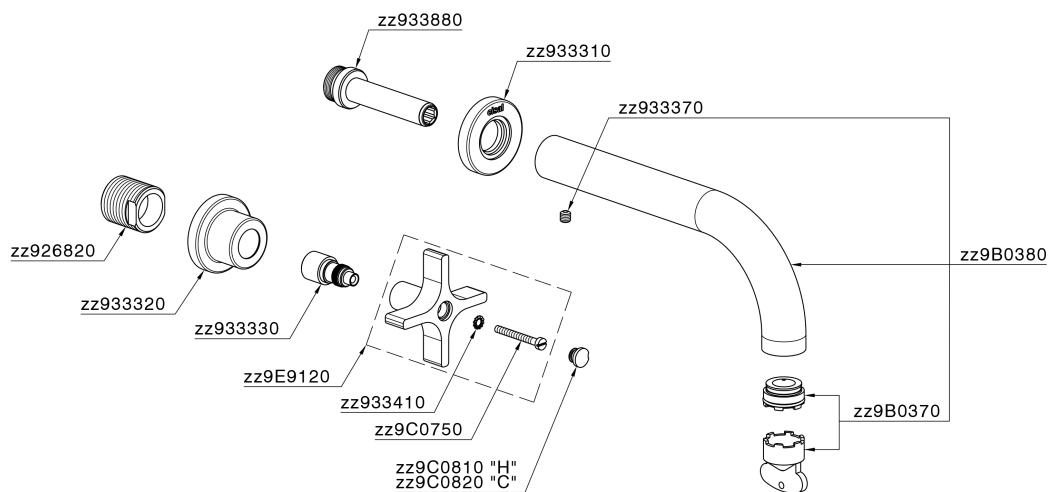

## Exposed part for concealed washbasin mixer GRACE\_GS013510

GS013510

<https://en.cisal.it/exposed-part-for-concealed-washbasin-mixer-grace-gs013510>

## Concealed washbasin mixer CONCEALED\_ZA033511

ZA033511

<https://en.cisal.it/concealed-washbasin-mixer-concealed-za033511>

2026-04-06