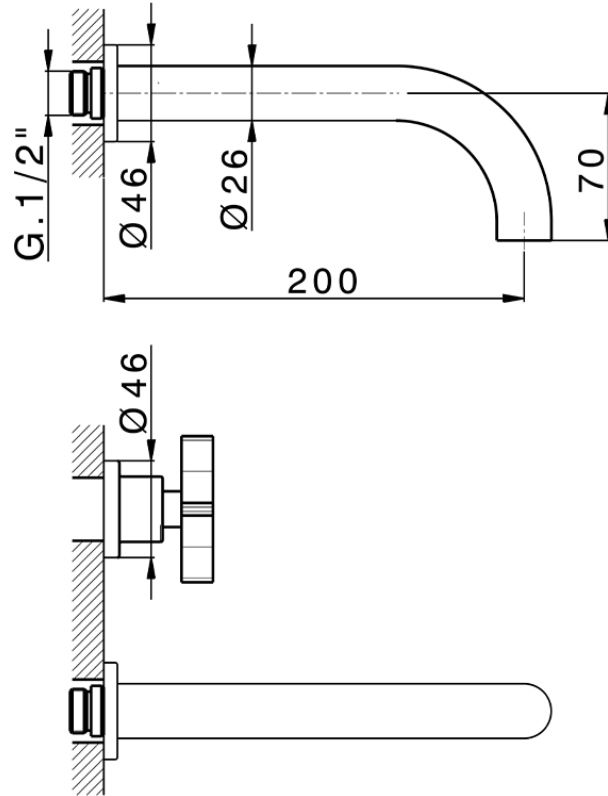

Exposed part for concealed washbasin mixer GRACE_GS013510

GS013510

<https://en.cisal.it/exposed-part-for-concealed-washbasin-mixer-grace-gs013510>

Serie's code	Size XX
CX 1351	20-35
CF 1351	20-35
CX 0331	20-35
CF 0331	20-35
CX 0200	20-35
CF 0200	20-35
BA 1351	20-35
GS 1351	20-35
GL 1351	20-35
MN 1351	20-35
LN 1351	20-35
LV 1351	33-48
LY 1351	33-48
CU 1351	33-48
SM 1351	30-45
AA 1351	10-30
AC 1351	10-30
AR 1351	15-25
PZ 1351	10-30
RG 1351	10-30
TS 1351	10-30
VT 1351	10-30
CS 1351	10-30
WA 1351	45-68
X1 1351	33-45
X2 1351	33-45
X3 1351	33-45
X4 1351	33-45
X5 1351	33-45
RI 1351	20-35
RM 1351	20-35

Limiti di tolleranza superficie piastrelle
 Adjustment limits for finished tile surface
 Limites de tolérance surface carrelage
 Fliesenoberfläche
 Superficie del azulejo