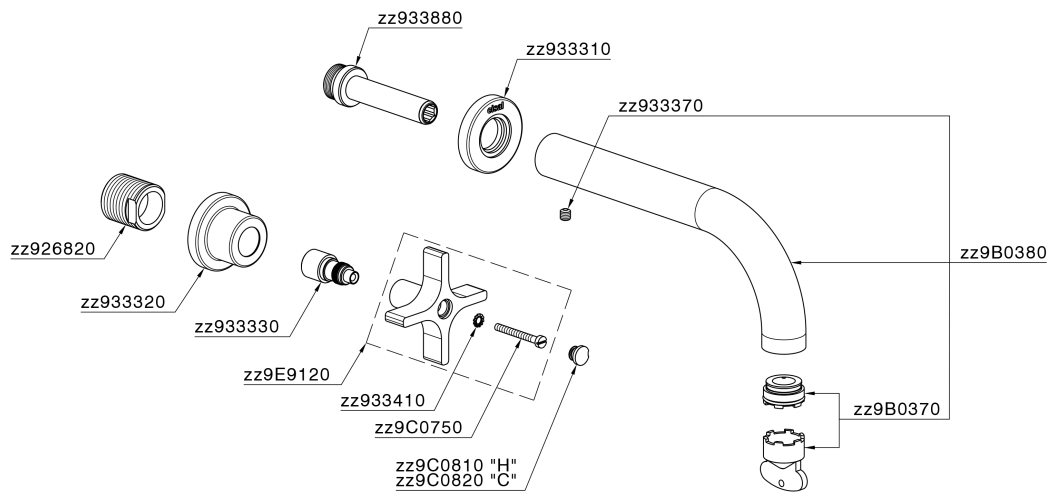

Exposed part for concealed washbasin mixer GRACE_GS013510

MODEL **GS013510**

Exposed part for concealed washbasin mixer, without concealed part, for item ZA033511

AVAILABLE FINISHINGS

-  **21** 21 Chrome
-  **2F** 2F Brushed Nickel
-  **2W** 2W Brushed Gold
-  **5H** 5H Dark Brass Brushed
-  **5L** 5L Brushed Black Titanium
-  **6T** 6T Chrome/Matt Black

CHARACTERISTICS

Installation **Concealed**

Required concealed parts **ZA033511**

Exposed part for concealed washbasin mixer GRACE_GS013510

GS013510

<https://en.cisal.it/exposed-part-for-concealed-washbasin-mixer-grace-gs013510>

Concealed washbasin mixer CONCEALED_ZA033511

MODEL **ZA033511**

Concealed washbasin mixer, right headvalve - left headvalve

AVAILABLE FINISHINGS

 **04** 04 Without finishing

CHARACTERISTICS

Concealed **1**

2026-04-06