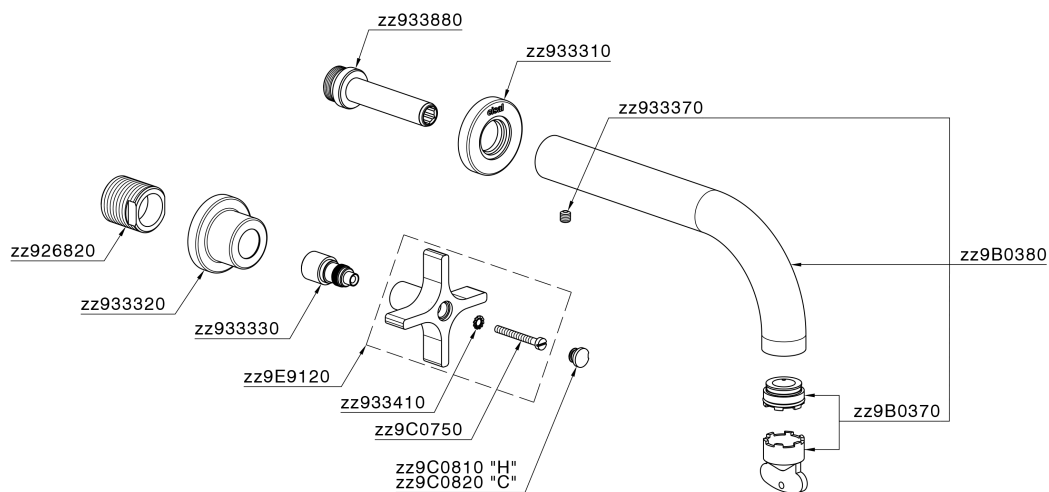

## Exposed part for concealed washbasin mixer GRACE\_GS013510

MODEL **GS013510**

Exposed part for concealed washbasin mixer, without concealed part, for item ZA033511

### CHARACTERISTICS

Installation **Concealed**  
 Required concealed parts **ZA033511**

## Exposed part for concealed washbasin mixer GRACE\_GS013510

GS013510

<https://en.cisal.it/exposed-part-for-concealed-washbasin-mixer-grace-gs013510>

## Concealed washbasin mixer CONCEALED\_ZA033511

MODEL **ZA033511**

Concealed washbasin mixer, right headvalve - left headvalve

AVAILABLE FINISHINGS

 **04** 04 Without finishing

CHARACTERISTICS

Concealed **1**