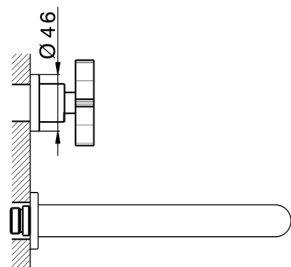

Exposed part for concealed washbasin mixer GRACE_GS013510

MODEL **GS013510**

Exposed part for concealed washbasin mixer, without concealed part, for item ZA033511

AVAILABLE FINISHINGS

-  **21** 21 Chrome
-  **2F** 2F Brushed Nickel
-  **2W** 2W Brushed Gold
-  **5H** 5H Dark Brass Brushed
-  **5L** 5L Brushed Black Titanium
-  **6T** 6T Chrome/Matt Black

CHARACTERISTICS

Installation **Concealed**

Required concealed parts **ZA033511**

Exposed part for concealed washbasin mixer GRACE_GS013510

GS013510

<https://en.cisal.it/exposed-part-for-concealed-washbasin-mixer-grace-gs013510>

Concealed washbasin mixer CONCEALED_ZA033511

MODEL **ZA033511**

Concealed washbasin mixer, right headvalve - left headvalve

AVAILABLE FINISHINGS

 **04** 04 Without finishing

CHARACTERISTICS

Concealed **1**

2026-04-06