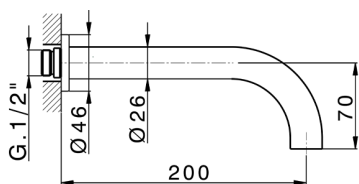

Exposed part for concealed washbasin mixer GRACE_GS013510

MODEL **GS013510**

Exposed part for concealed washbasin mixer, without concealed part, for item ZA033511

AVAILABLE FINISHINGS

-  **21** 21 Chrome
-  **2F** 2F Brushed Nickel
-  **2W** 2W Brushed Gold
-  **5H** 5H Dark Brass Brushed
-  **5L** 5L Brushed Black Titanium
-  **6T** 6T Chrome/Matt Black

CHARACTERISTICS

Installation **Concealed**

Required concealed parts **ZA033511**

Exposed part for concealed washbasin mixer GRACE_GS013510

GS013510

<https://en.cisal.it/exposed-part-for-concealed-washbasin-mixer-grace-gs013510>

Concealed washbasin mixer CONCEALED_ZA033511

MODEL **ZA033511**

Concealed washbasin mixer, right headvalve - left headvalve

AVAILABLE FINISHINGS

 **04** 04 Without finishing

CHARACTERISTICS

Concealed **1**

2026-04-06