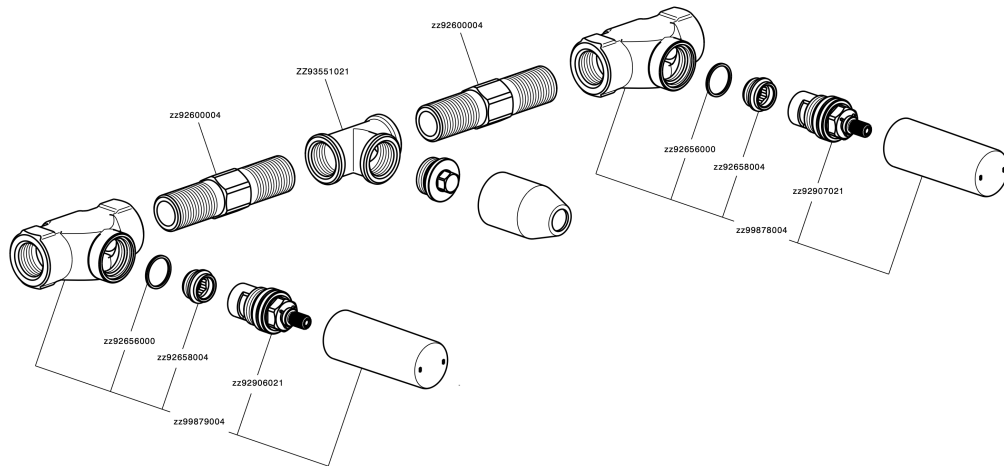

Exposed part for concealed washbasin mixer GRACE_GS013510

GS013510

<https://en.cisal.it/exposed-part-for-concealed-washbasin-mixer-grace-gs013510>

Concealed washbasin mixer CONCEALED_ZA033511

ZA033511

<https://en.cisal.it/concealed-washbasin-mixer-concealed-za033511>