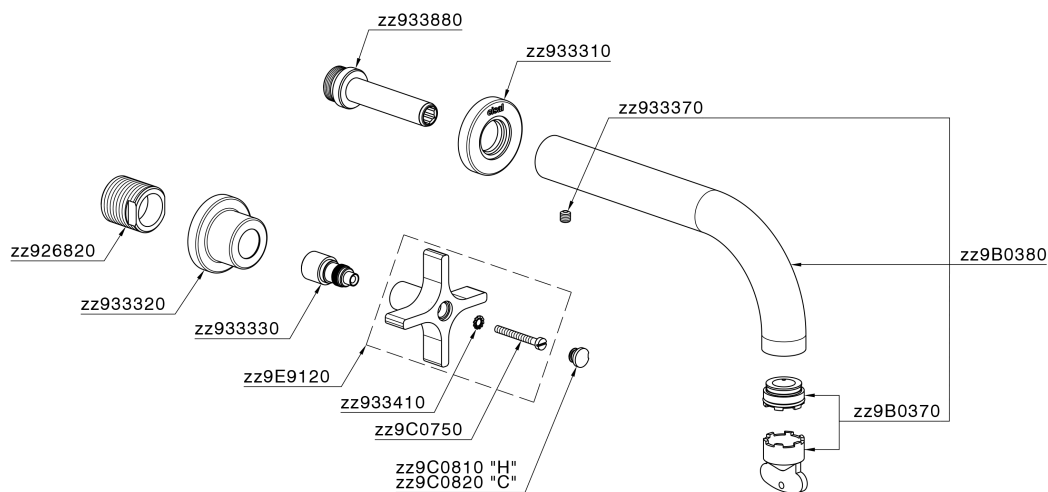

## Exposed part for concealed washbasin mixer GRACE\_GS013510

GS013510

<https://en.cisal.it/exposed-part-for-concealed-washbasin-mixer-grace-gs013510>

## Concealed washbasin mixer CONCEALED\_ZA033511

ZA033511

<https://en.cisal.it/concealed-washbasin-mixer-concealed-za033511>

2026-05-17