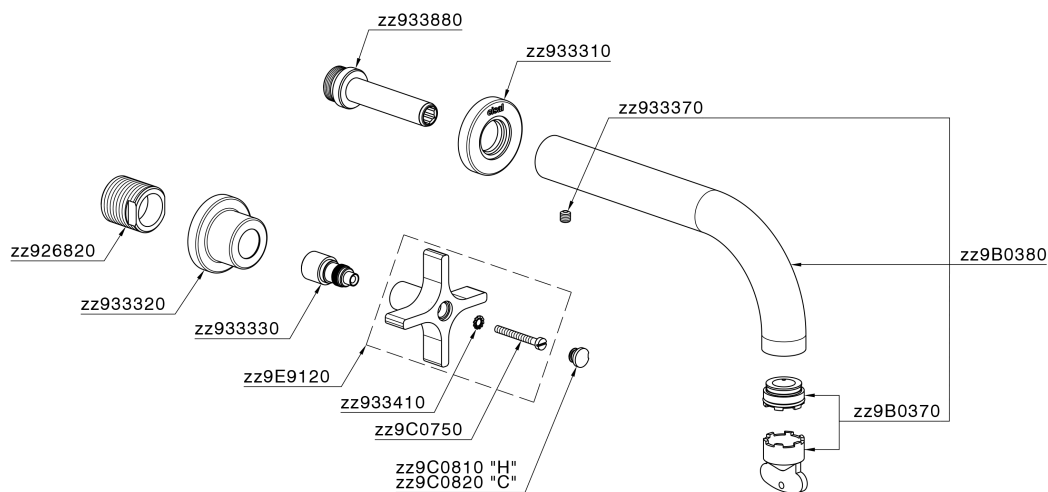

Exposed part for concealed washbasin mixer GRACE_GS013510

GS013510

<https://en.cisal.it/exposed-part-for-concealed-washbasin-mixer-grace-gs013510>

Concealed washbasin mixer CONCEALED_ZA033511

ZA033511

<https://en.cisal.it/concealed-washbasin-mixer-concealed-za033511>