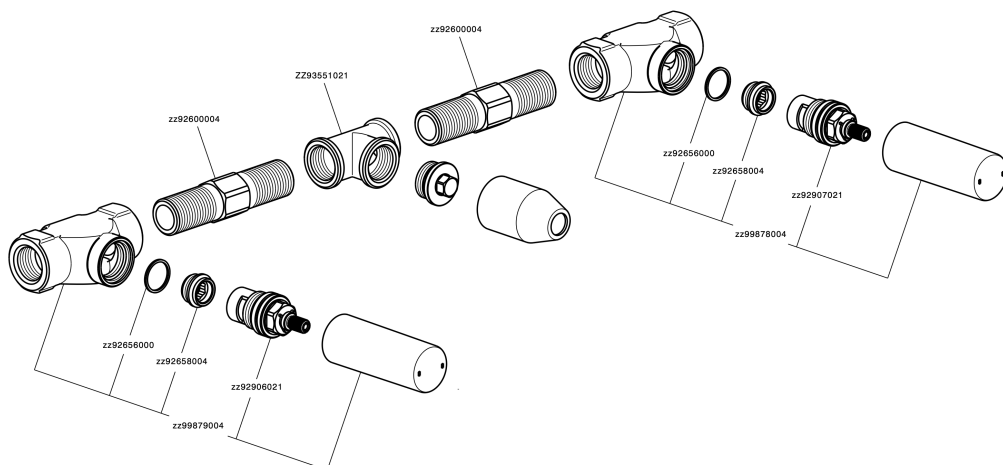

## Exposed part for concealed washbasin mixer GRACE\_GS013510

GS013510

<https://en.cisal.it/exposed-part-for-concealed-washbasin-mixer-grace-gs013510>

## Concealed washbasin mixer CONCEALED\_ZA033511

ZA033511

<https://en.cisal.it/concealed-washbasin-mixer-concealed-za033511>

2026-05-17