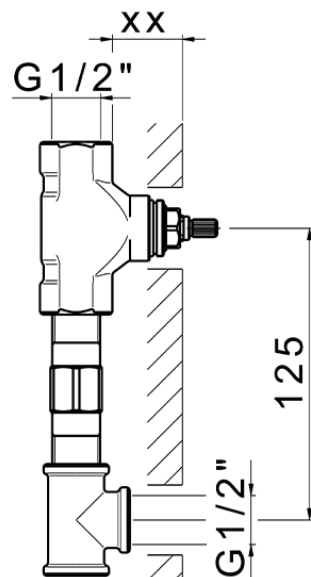

Serie's code	Size XX
CX 1351	20-35
CF 1351	20-35
CX 0331	20-35
CF 0331	20-35
CX 0200	20-35
CF 0200	20-35
BA 1351	20-35
GS 1351	20-35
GL 1351	20-35
MN 1351	20-35
LN 1351	20-35
LV 1351	33-48
LY 1351	33-48
CU 1351	33-48
SM 1351	30-45
AA 1351	10-30
AC 1351	10-30
AR 1351	15-25
PZ 1351	10-30
RG 1351	10-30
TS 1351	10-30
VT 1351	10-30
CS 1351	10-30
WA 1351	45-68
X1 1351	33-45
X2 1351	33-45
X3 1351	33-45
X4 1351	33-45
X5 1351	33-45
RI 1351	20-35
RM 1351	20-35

ZA033511

<https://en.cisal.it/concealed-washbasin-mixer-concealed-za033511>

2026-06-13