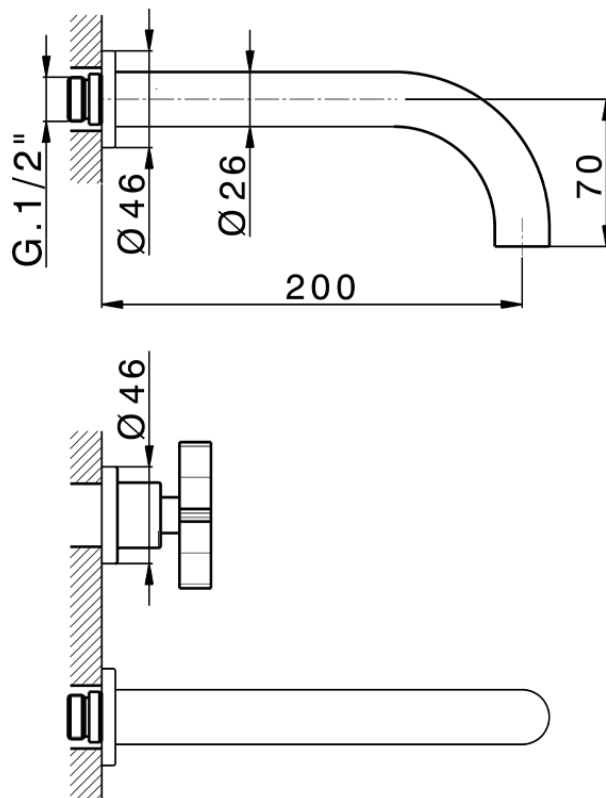

Exposed part for concealed washbasin mixer GRACE_GS013510

GS013510

<https://en.cisal.it/exposed-part-for-concealed-washbasin-mixer-grace-gs013510>

Serie's code	Size XX
CX 1351	20-35
CF 1351	20-35
CX 0331	20-35
CF 0331	20-35
CX 0200	20-35
CF 0200	20-35
BA 1351	20-35
GS 1351	20-35
GL 1351	20-35
MN 1351	20-35
LN 1351	20-35
LV 1351	33-48
LY 1351	33-48
CU 1351	33-48
SM 1351	30-45
AA 1351	10-30
AC 1351	10-30
AR 1351	15-25
PZ 1351	10-30
RG 1351	10-30
TS 1351	10-30
VT 1351	10-30
CS 1351	10-30
WA 1351	45-68
X1 1351	33-45
X2 1351	33-45
X3 1351	33-45
X4 1351	33-45
X5 1351	33-45
RI 1351	20-35
RM 1351	20-35

Limiti di tolleranza superficie piastrelle
 Adjustment limits for finished tile surface
 Limites de tolérance surface carrelage
 Fliesenoberfläche
 Superficie del azulejo

ZA033511

<https://en.cisal.it/concealed-washbasin-mixer-concealed-za033511>