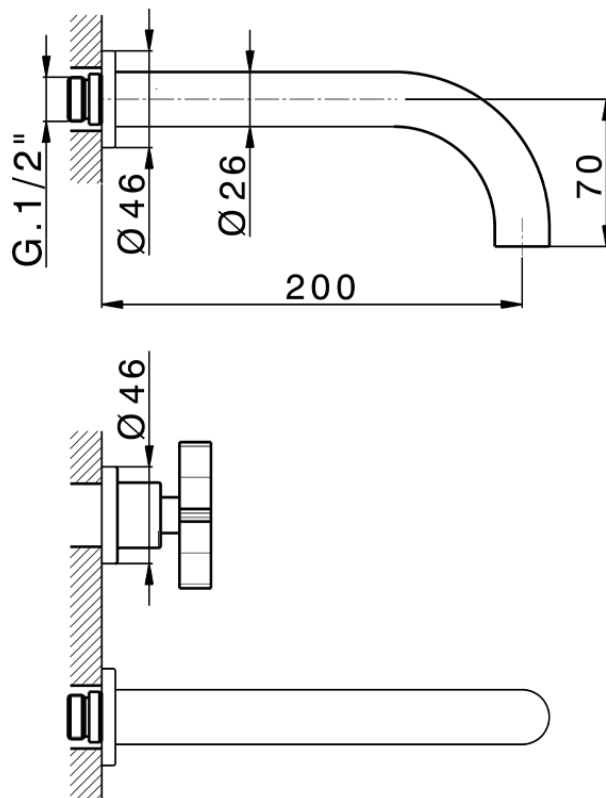

## Exposed part for concealed washbasin mixer GRACE\_GS013510

GS013510

<https://en.cisal.it/exposed-part-for-concealed-washbasin-mixer-grace-gs013510>

| Serie's code | Size XX |
|--------------|---------|
| CX 1351      | 20-35   |
| CF 1351      | 20-35   |
| CX 0331      | 20-35   |
| CF 0331      | 20-35   |
| CX 0200      | 20-35   |
| CF 0200      | 20-35   |
| BA 1351      | 20-35   |
| GS 1351      | 20-35   |
| GL 1351      | 20-35   |
| MN 1351      | 20-35   |
| LN 1351      | 20-35   |
| LV 1351      | 33-48   |
| LY 1351      | 33-48   |
| CU 1351      | 33-48   |
| SM 1351      | 30-45   |
| AA 1351      | 10-30   |
| AC 1351      | 10-30   |
| AR 1351      | 15-25   |
| PZ 1351      | 10-30   |
| RG 1351      | 10-30   |
| TS 1351      | 10-30   |
| VT 1351      | 10-30   |
| CS 1351      | 10-30   |
| WA 1351      | 45-68   |
| X1 1351      | 33-45   |
| X2 1351      | 33-45   |
| X3 1351      | 33-45   |
| X4 1351      | 33-45   |
| X5 1351      | 33-45   |
| RI 1351      | 20-35   |
| RM 1351      | 20-35   |

Limiti di tolleranza superficie piastrelle  
 Adjustment limits for finished tile surface  
 Limites de tolérance surface carrelage  
 Fliesenoberfläche  
 Superficie del azulejo

ZA033511

<https://en.cisal.it/concealed-washbasin-mixer-concealed-za033511>