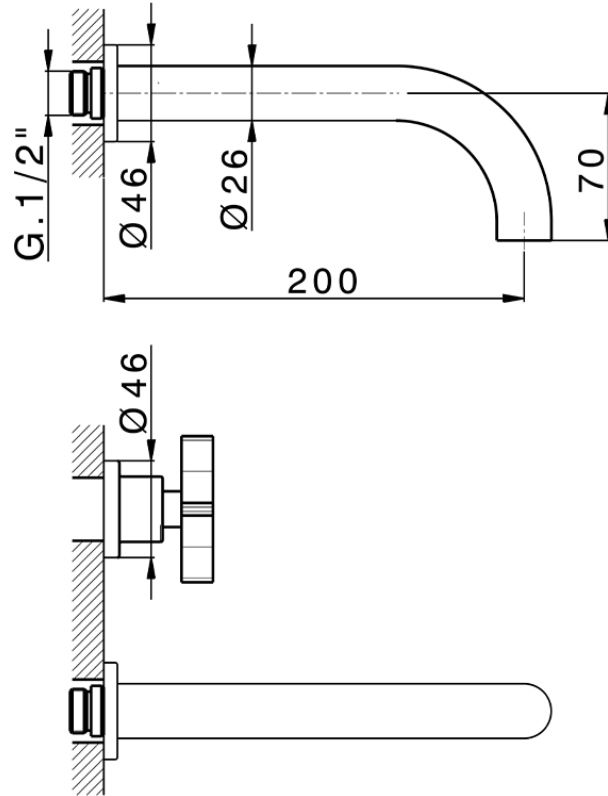

Exposed part for concealed washbasin mixer GRACE_GS013510

GS013510

<https://en.cisal.it/exposed-part-for-concealed-washbasin-mixer-grace-gs013510>

Serie's code	Size XX
CX 1351	20-35
CF 1351	20-35
CX 0331	20-35
CF 0331	20-35
CX 0200	20-35
CF 0200	20-35
BA 1351	20-35
GS 1351	20-35
GL 1351	20-35
MN 1351	20-35
LN 1351	20-35
LV 1351	33-48
LY 1351	33-48
CU 1351	33-48
SM 1351	30-45
AA 1351	10-30
AC 1351	10-30
AR 1351	15-25
PZ 1351	10-30
RG 1351	10-30
TS 1351	10-30
VT 1351	10-30
CS 1351	10-30
WA 1351	45-68
X1 1351	33-45
X2 1351	33-45
X3 1351	33-45
X4 1351	33-45
X5 1351	33-45
RI 1351	20-35
RM 1351	20-35

Limiti di tolleranza superficie piastrelle
 Adjustment limits for finished tile surface
 Limites de tolérance surface carrelage
 Fliesenoberfläche
 Superficie del azulejo

ZA033511

<https://en.cisal.it/concealed-washbasin-mixer-concealed-za033511>