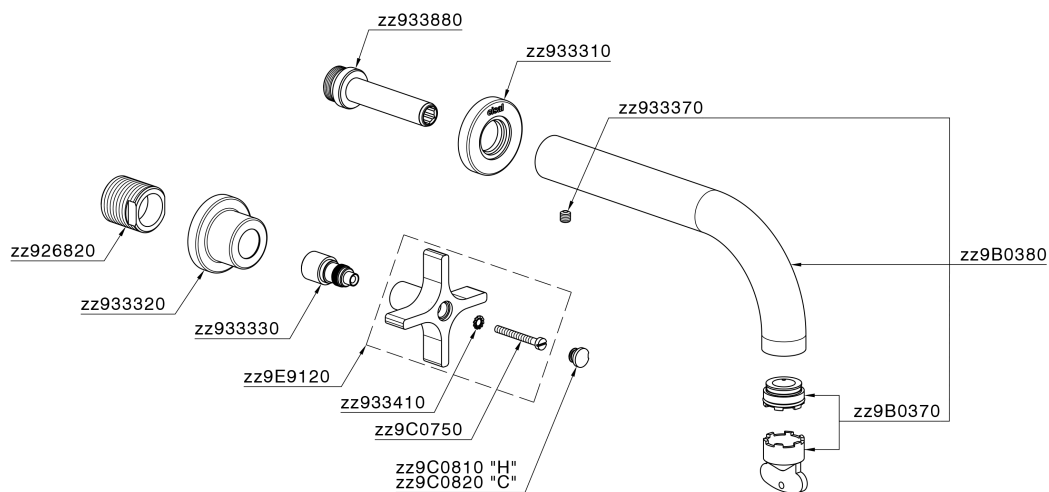

Exposed part for concealed washbasin mixer GRACE_GS013510

MODEL **GS013510**

Exposed part for concealed washbasin mixer, without concealed part, for item ZA033511

AVAILABLE FINISHINGS

-  **21** 21 Chrome
-  **2F** 2F Brushed Nickel
-  **2W** 2W Brushed Gold
-  **5H** 5H Dark Brass Brushed
-  **5L** 5L Brushed Black Titanium
-  **6T** 6T Chrome/Matt Black

CHARACTERISTICS

Installation **Concealed**

Required concealed parts **ZA033511**

Exposed part for concealed washbasin mixer GRACE_GS013510

GS013510

<https://en.cisal.it/exposed-part-for-concealed-washbasin-mixer-grace-gs013510>

Concealed washbasin mixer CONCEALED_ZA033511

MODEL **ZA033511**

Concealed washbasin mixer, right headvalve - left headvalve

AVAILABLE FINISHINGS

 **04** 04 Without finishing

CHARACTERISTICS

Concealed **1**

2026-06-13