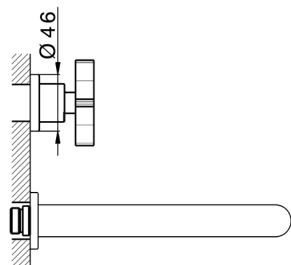

Exposed part for concealed washbasin mixer GRACE_GS013510

MODEL **GS013510**

Exposed part for concealed washbasin mixer, without concealed part, for item ZA033511

AVAILABLE FINISHINGS

-  **21** 21 Chrome
-  **2F** 2F Brushed Nickel
-  **2W** 2W Brushed Gold
-  **5H** 5H Dark Brass Brushed
-  **5L** 5L Brushed Black Titanium
-  **6T** 6T Chrome/Matt Black

CHARACTERISTICS

Installation **Concealed**
 Required concealed parts **ZA033511**

Exposed part for concealed washbasin mixer GRACE_GS013510

GS013510

<https://en.cisal.it/exposed-part-for-concealed-washbasin-mixer-grace-gs013510>

Concealed washbasin mixer CONCEALED_ZA033511

MODEL **ZA033511**

Concealed washbasin mixer, right headvalve - left headvalve

AVAILABLE FINISHINGS

04 04 Without finishing

CHARACTERISTICS

Concealed **1**

2026-05-17