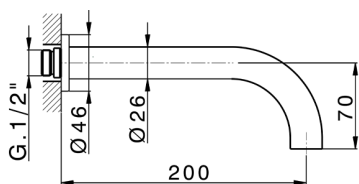

Exposed part for concealed washbasin mixer GRACE_GS013510

MODEL **GS013510**

Exposed part for concealed washbasin mixer, without concealed part, for item ZA033511

AVAILABLE FINISHINGS

-  **21** 21 Chrome
-  **2F** 2F Brushed Nickel
-  **2W** 2W Brushed Gold
-  **5H** 5H Dark Brass Brushed
-  **5L** 5L Brushed Black Titanium
-  **6T** 6T Chrome/Matt Black

CHARACTERISTICS

Installation **Concealed**

Required concealed parts **ZA033511**

Exposed part for concealed washbasin mixer GRACE_GS013510

GS013510

<https://en.cisal.it/exposed-part-for-concealed-washbasin-mixer-grace-gs013510>

Concealed washbasin mixer CONCEALED_ZA033511

MODEL **ZA033511**

Concealed washbasin mixer, right headvalve - left headvalve

AVAILABLE FINISHINGS

 **04** 04 Without finishing

CHARACTERISTICS

Concealed **1**

2026-06-13