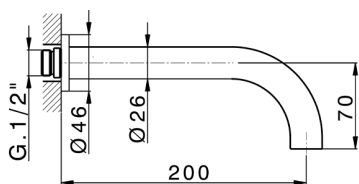

Exposed part for concealed washbasin mixer GRACE_GS013510

MODEL **GS013510**

Exposed part for concealed washbasin mixer, without concealed part, for item ZA033511

AVAILABLE FINISHINGS

-  **21** 21 Chrome
-  **2F** 2F Brushed Nickel
-  **2W** 2W Brushed Gold
-  **5H** 5H Dark Brass Brushed
-  **5L** 5L Brushed Black Titanium
-  **6T** 6T Chrome/Matt Black

CHARACTERISTICS

Installation **Concealed**
 Required concealed parts **ZA033511**

Exposed part for concealed washbasin mixer GRACE_GS013510

GS013510

<https://en.cisal.it/exposed-part-for-concealed-washbasin-mixer-grace-gs013510>

Concealed washbasin mixer CONCEALED_ZA033511

MODEL **ZA033511**

Concealed washbasin mixer, right headvalve - left headvalve

AVAILABLE FINISHINGS

04 04 Without finishing

CHARACTERISTICS

Concealed **1**

2026-05-17