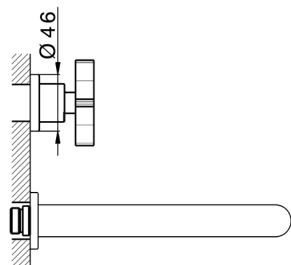

Exposed part for concealed washbasin mixer GRACE_GS013510

MODEL **GS013510**

Exposed part for concealed washbasin mixer, without concealed part, for item ZA033511

AVAILABLE FINISHINGS

-  **21** 21 Chrome
-  **2F** 2F Brushed Nickel
-  **2W** 2W Brushed Gold
-  **5H** 5H Dark Brass Brushed
-  **5L** 5L Brushed Black Titanium
-  **6T** 6T Chrome/Matt Black

CHARACTERISTICS

Installation **Concealed**
 Required concealed parts **ZA033511**

Exposed part for concealed washbasin mixer GRACE_GS013510

GS013510

<https://en.cisal.it/exposed-part-for-concealed-washbasin-mixer-grace-gs013510>

Concealed washbasin mixer CONCEALED_ZA033511

MODEL **ZA033511**

Concealed washbasin mixer, right headvalve - left headvalve

AVAILABLE FINISHINGS

 **04** 04 Without finishing

CHARACTERISTICS

Concealed **1**

2026-04-26