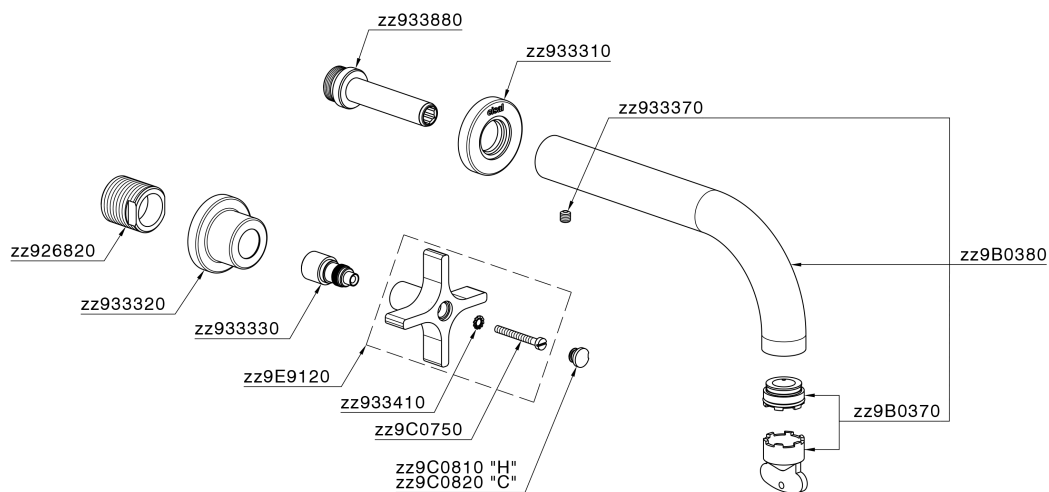

Exposed part for concealed washbasin mixer GRACE_GS013510

MODEL **GS013510**

Exposed part for concealed washbasin mixer, without concealed part, for item ZA033511

AVAILABLE FINISHINGS

-  **21** 21 Chrome
-  **2F** 2F Brushed Nickel
-  **2W** 2W Brushed Gold
-  **5H** 5H Dark Brass Brushed
-  **5L** 5L Brushed Black Titanium
-  **6T** 6T Chrome/Matt Black

CHARACTERISTICS

Installation **Concealed**
 Required concealed parts **ZA033511**

Exposed part for concealed washbasin mixer GRACE_GS013510

GS013510

<https://en.cisal.it/exposed-part-for-concealed-washbasin-mixer-grace-gs013510>

Concealed washbasin mixer CONCEALED_ZA033511

MODEL **ZA033511**

Concealed washbasin mixer, right headvalve - left headvalve

AVAILABLE FINISHINGS

04 04 Without finishing

CHARACTERISTICS

Concealed **1**

2026-05-17