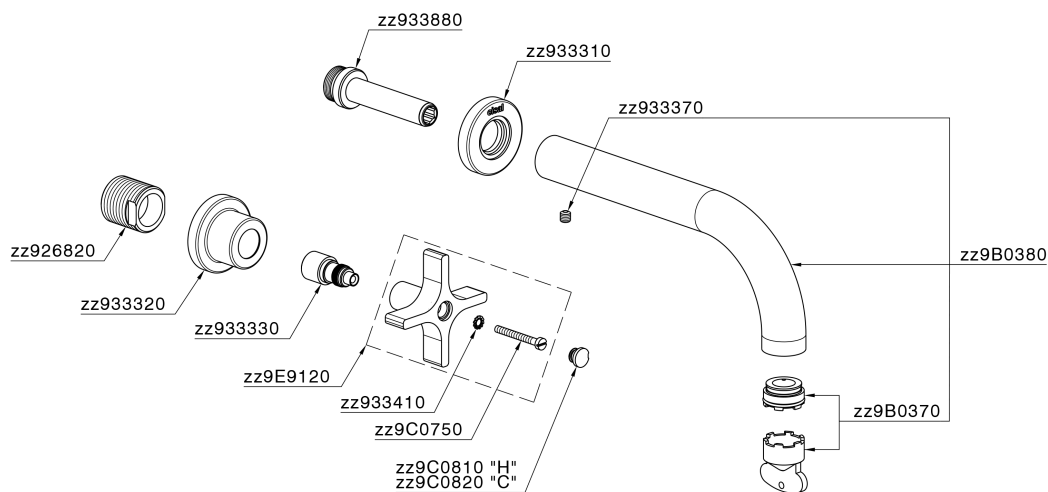

Exposed part for concealed washbasin mixer GRACE_GS013510

MODEL **GS013510**

Exposed part for concealed washbasin mixer, without concealed part, for item ZA033511

AVAILABLE FINISHINGS

-  **21** 21 Chrome
-  **2F** 2F Brushed Nickel
-  **2W** 2W Brushed Gold
-  **5H** 5H Dark Brass Brushed
-  **5L** 5L Brushed Black Titanium
-  **6T** 6T Chrome/Matt Black

CHARACTERISTICS

Installation **Concealed**
 Required concealed parts **ZA033511**

Exposed part for concealed washbasin mixer GRACE_GS013510

GS013510

<https://en.cisal.it/exposed-part-for-concealed-washbasin-mixer-grace-gs013510>

Concealed washbasin mixer CONCEALED_ZA033511

MODEL **ZA033511**

Concealed washbasin mixer, right headvalve - left headvalve

AVAILABLE FINISHINGS

 **04** 04 Without finishing

CHARACTERISTICS

Concealed **1**

2026-04-26