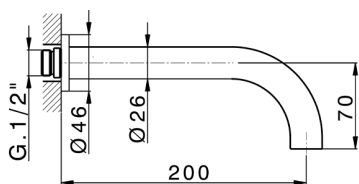

Exposed part for concealed washbasin mixer GRACE_GS013510

MODEL **GS013510**

Exposed part for concealed washbasin mixer, without concealed part, for item ZA033511

AVAILABLE FINISHINGS

-  **21** 21 Chrome
-  **2F** 2F Brushed Nickel
-  **2W** 2W Brushed Gold
-  **5H** 5H Dark Brass Brushed
-  **5L** 5L Brushed Black Titanium
-  **6T** 6T Chrome/Matt Black

CHARACTERISTICS

Installation **Concealed**
 Required concealed parts **ZA033511**

Exposed part for concealed washbasin mixer GRACE_GS013510

GS013510

<https://en.cisal.it/exposed-part-for-concealed-washbasin-mixer-grace-gs013510>

Concealed washbasin mixer CONCEALED_ZA033511

MODEL **ZA033511**

Concealed washbasin mixer, right headvalve - left headvalve

AVAILABLE FINISHINGS

 **04** 04 Without finishing

CHARACTERISTICS

Concealed **1**

2026-04-26