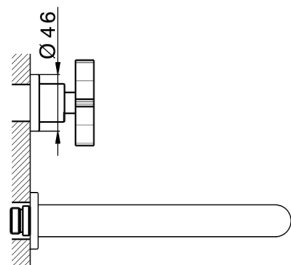

Exposed part for concealed washbasin mixer GRACE_GS013510

MODEL **GS013510**

Exposed part for concealed washbasin mixer, without concealed part, for item ZA033511

AVAILABLE FINISHINGS

-  **21** 21 Chrome
-  **2F** 2F Brushed Nickel
-  **2W** 2W Brushed Gold
-  **5H** 5H Dark Brass Brushed
-  **5L** 5L Brushed Black Titanium
-  **6T** 6T Chrome/Matt Black

CHARACTERISTICS

Installation **Concealed**

Required concealed parts **ZA033511**

Exposed part for concealed washbasin mixer GRACE_GS013510

GS013510

<https://en.cisal.it/exposed-part-for-concealed-washbasin-mixer-grace-gs013510>

Concealed washbasin mixer CONCEALED_ZA033511

MODEL **ZA033511**

Concealed washbasin mixer, right headvalve - left headvalve

AVAILABLE FINISHINGS

 **04** 04 Without finishing

CHARACTERISTICS

Concealed **1**

2026-06-13