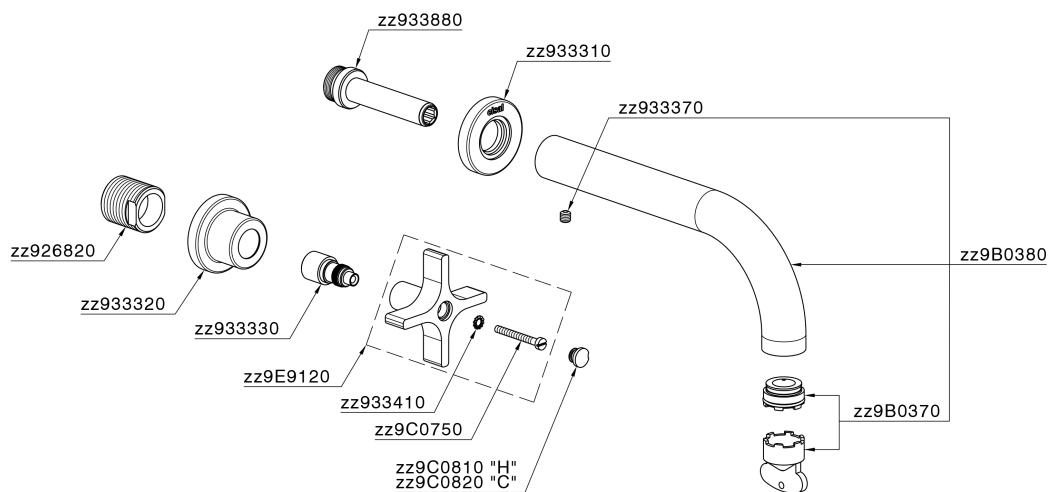

Exposed part for concealed washbasin mixer GRACE_GS013510

GS013510

<https://en.cisal.it/exposed-part-for-concealed-washbasin-mixer-grace-gs013510>

Concealed washbasin mixer CONCEALED_ZA033511

ZA033511

<https://en.cisal.it/concealed-washbasin-mixer-concealed-za033511>