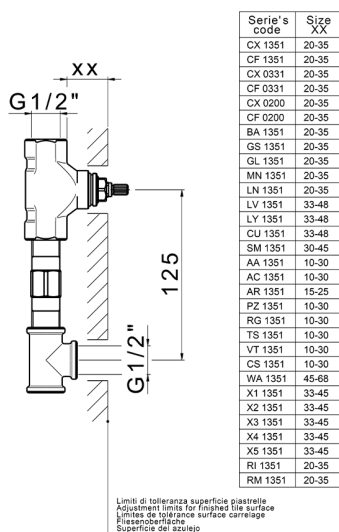

Exposed part for concealed washbasin mixer GRACE_GS013510

MODEL **GS013510**

Exposed part for concealed washbasin mixer, without concealed part, for item ZA033511

AVAILABLE FINISHINGS

-  **21** 21 Chrome
-  **2F** 2F Brushed Nickel
-  **2W** 2W Brushed Gold
-  **5H** 5H Dark Brass Brushed
-  **5L** 5L Brushed Black Titanium
-  **6T** 6T Chrome/Matt Black

CHARACTERISTICS

Installation **Concealed**
 Required concealed parts **ZA033511**

Exposed part for concealed washbasin mixer GRACE_GS013510

GS013510

<https://en.cisal.it/exposed-part-for-concealed-washbasin-mixer-grace-gs013510>

Concealed washbasin mixer CONCEALED_ZA033511

MODEL **ZA033511**

Concealed washbasin mixer, right headvalve - left headvalve

AVAILABLE FINISHINGS

 **04** 04 Without finishing

CHARACTERISTICS

Concealed **1**

2026-06-13