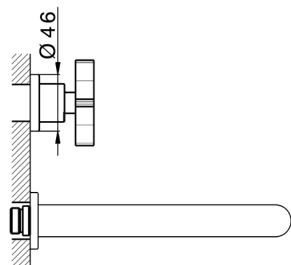

Exposed part for concealed washbasin mixer GRACE_GS013510

MODEL **GS013510**

Exposed part for concealed washbasin mixer, without concealed part, for item ZA033511

AVAILABLE FINISHINGS

-  **21** 21 Chrome
-  **2F** 2F Brushed Nickel
-  **2W** 2W Brushed Gold
-  **5H** 5H Dark Brass Brushed
-  **5L** 5L Brushed Black Titanium
-  **6T** 6T Chrome/Matt Black

CHARACTERISTICS

Installation **Concealed**
 Required concealed parts **ZA033511**

Exposed part for concealed washbasin mixer GRACE_GS013510

GS013510

<https://en.cisal.it/exposed-part-for-concealed-washbasin-mixer-grace-gs013510>

Concealed washbasin mixer CONCEALED_ZA033511

MODEL **ZA033511**

Concealed washbasin mixer, right headvalve - left headvalve

AVAILABLE FINISHINGS

 **04** 04 Without finishing

CHARACTERISTICS

Concealed **1**

2026-06-13