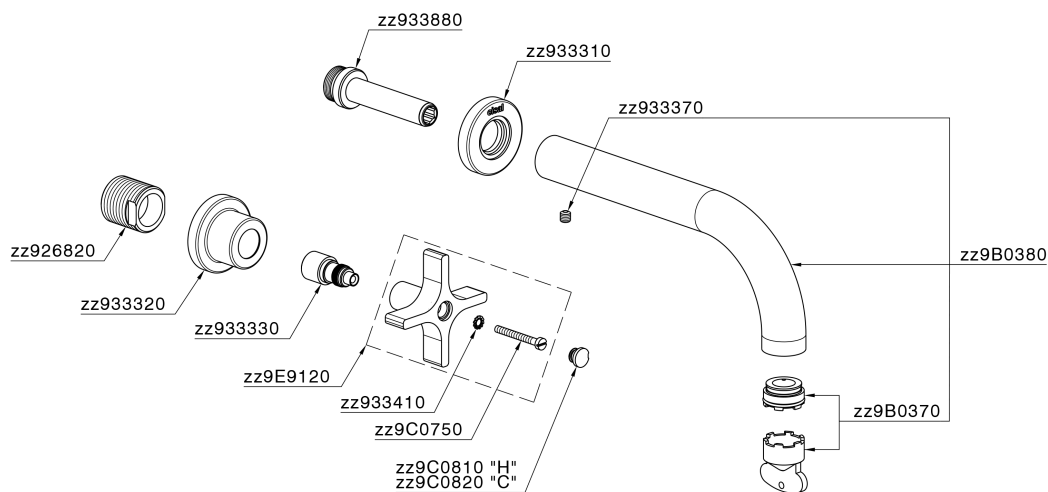

Exposed part for concealed washbasin mixer GRACE_GS013510

MODEL **GS013510**

Exposed part for concealed washbasin mixer, without concealed part, for item ZA033511

AVAILABLE FINISHINGS

-  **21** 21 Chrome
-  **2F** 2F Brushed Nickel
-  **2W** 2W Brushed Gold
-  **5H** 5H Dark Brass Brushed
-  **5L** 5L Brushed Black Titanium
-  **6T** 6T Chrome/Matt Black

CHARACTERISTICS

Installation **Concealed**
 Required concealed parts **ZA033511**

Exposed part for concealed washbasin mixer GRACE_GS013510

GS013510

<https://en.cisal.it/exposed-part-for-concealed-washbasin-mixer-grace-gs013510>

Concealed washbasin mixer CONCEALED_ZA033511

MODEL **ZA033511**

Concealed washbasin mixer, right headvalve - left headvalve

AVAILABLE FINISHINGS

 **04** 04 Without finishing

CHARACTERISTICS

Concealed **1**

2026-06-13