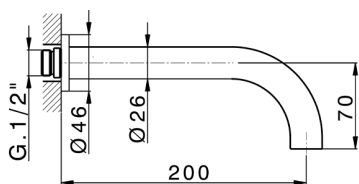

Exposed part for concealed washbasin mixer GRACE_GS013510

MODEL **GS013510**

Exposed part for concealed washbasin mixer, without concealed part, for item ZA033511

AVAILABLE FINISHINGS

-  **21** 21 Chrome
-  **2F** 2F Brushed Nickel
-  **2W** 2W Brushed Gold
-  **5H** 5H Dark Brass Brushed
-  **5L** 5L Brushed Black Titanium
-  **6T** 6T Chrome/Matt Black

CHARACTERISTICS

Installation **Concealed**
 Required concealed parts **ZA033511**

Exposed part for concealed washbasin mixer GRACE_GS013510

GS013510

<https://en.cisal.it/exposed-part-for-concealed-washbasin-mixer-grace-gs013510>

Concealed washbasin mixer CONCEALED_ZA033511

MODEL **ZA033511**

Concealed washbasin mixer, right headvalve - left headvalve

AVAILABLE FINISHINGS

 **04** 04 Without finishing

CHARACTERISTICS

Concealed **1**

2026-06-13