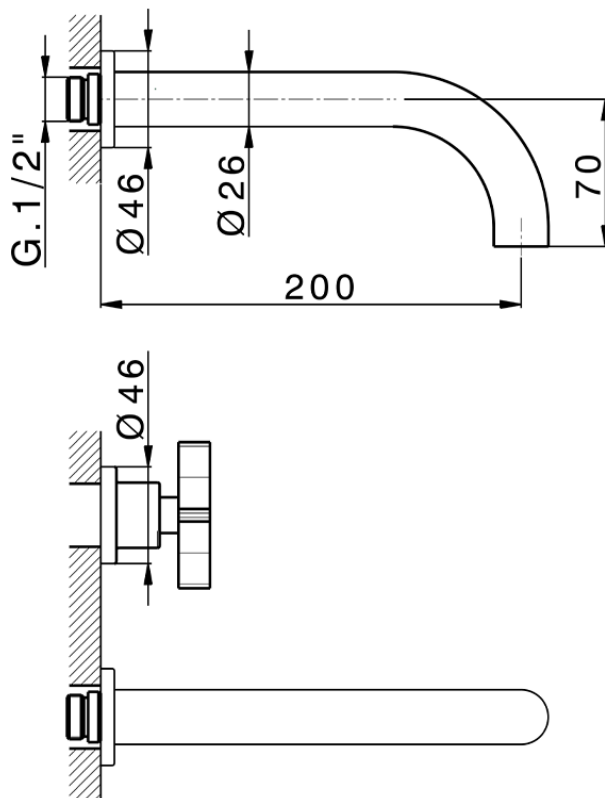

Exposed part for concealed washbasin mixer GRACE_GS013510

GS013510

<https://en.cisal.it/exposed-part-for-concealed-washbasin-mixer-grace-gs013510>

Serie's code	Size XX
CX 1351	20-35
CF 1351	20-35
CX 0331	20-35
CF 0331	20-35
CX 0200	20-35
CF 0200	20-35
BA 1351	20-35
GS 1351	20-35
GL 1351	20-35
MN 1351	20-35
LN 1351	20-35
LV 1351	33-48
LY 1351	33-48
CU 1351	33-48
SM 1351	30-45
AA 1351	10-30
AC 1351	10-30
AR 1351	15-25
PZ 1351	10-30
RG 1351	10-30
TS 1351	10-30
VT 1351	10-30
CS 1351	10-30
WA 1351	45-68
X1 1351	33-45
X2 1351	33-45
X3 1351	33-45
X4 1351	33-45
X5 1351	33-45
RI 1351	20-35
RM 1351	20-35

Limiti di tolleranza superficie piastrelle
 Adjustment limits for finished tile surface
 Limites de tolérance surface carrelage
 Fliesenoberfläche
 Superficie del azulejo

ZA033511

<https://en.cisal.it/concealed-washbasin-mixer-concealed-za033511>