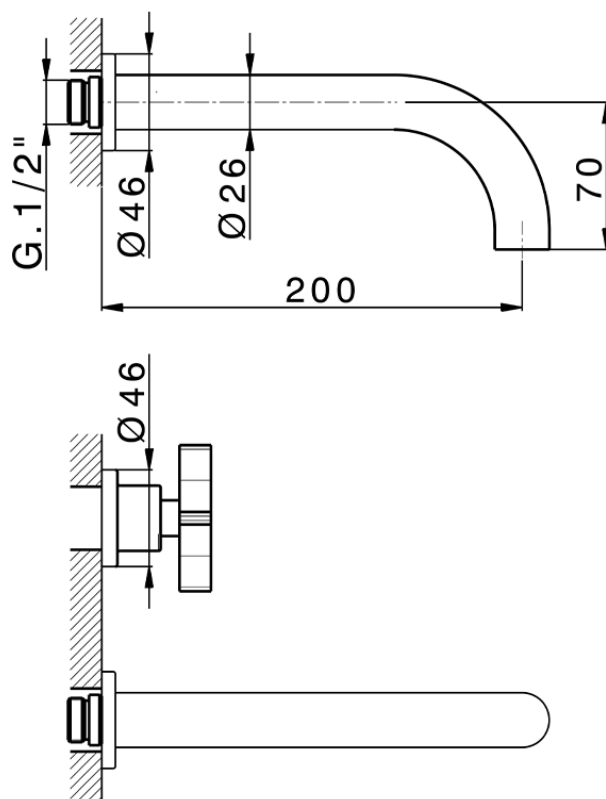

Exposed part for concealed washbasin mixer GRACE_GS013510

GS013510

<https://en.cisal.it/exposed-part-for-concealed-washbasin-mixer-grace-gs013510>

Serie's code	Size XX
CX 1351	20-35
CF 1351	20-35
CX 0331	20-35
CF 0331	20-35
CX 0200	20-35
CF 0200	20-35
BA 1351	20-35
GS 1351	20-35
GL 1351	20-35
MN 1351	20-35
LN 1351	20-35
LV 1351	33-48
LY 1351	33-48
CU 1351	33-48
SM 1351	30-45
AA 1351	10-30
AC 1351	10-30
AR 1351	15-25
PZ 1351	10-30
RG 1351	10-30
TS 1351	10-30
VT 1351	10-30
CS 1351	10-30
WA 1351	45-68
X1 1351	33-45
X2 1351	33-45
X3 1351	33-45
X4 1351	33-45
X5 1351	33-45
RI 1351	20-35
RM 1351	20-35

Limiti di tolleranza superficie piastrelle
 Adjustment limits for finished tile surface
 Limites de tolérance surface carrelage
 Fliesenoberfläche
 Superficie del azulejo

ZA033511

<https://en.cisal.it/concealed-washbasin-mixer-concealed-za033511>