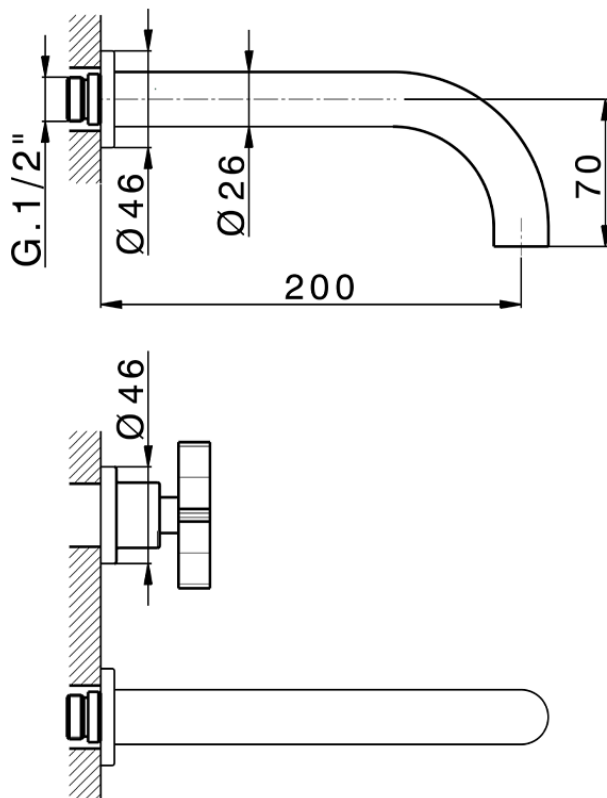

Exposed part for concealed washbasin mixer GRACE_GS013510

GS013510

<https://en.cisal.it/exposed-part-for-concealed-washbasin-mixer-grace-gs013510>

Serie's code	Size XX
CX 1351	20-35
CF 1351	20-35
CX 0331	20-35
CF 0331	20-35
CX 0200	20-35
CF 0200	20-35
BA 1351	20-35
GS 1351	20-35
GL 1351	20-35
MN 1351	20-35
LN 1351	20-35
LV 1351	33-48
LY 1351	33-48
CU 1351	33-48
SM 1351	30-45
AA 1351	10-30
AC 1351	10-30
AR 1351	15-25
PZ 1351	10-30
RG 1351	10-30
TS 1351	10-30
VT 1351	10-30
CS 1351	10-30
WA 1351	45-68
X1 1351	33-45
X2 1351	33-45
X3 1351	33-45
X4 1351	33-45
X5 1351	33-45
RI 1351	20-35
RM 1351	20-35

Limiti di tolleranza superficie piastrelle
 Adjustment limits for finished tile surface
 Limites de tolérance surface carrelage
 Fliesenoberfläche
 Superficie del azulejo

ZA033511

<https://en.cisal.it/concealed-washbasin-mixer-concealed-za033511>