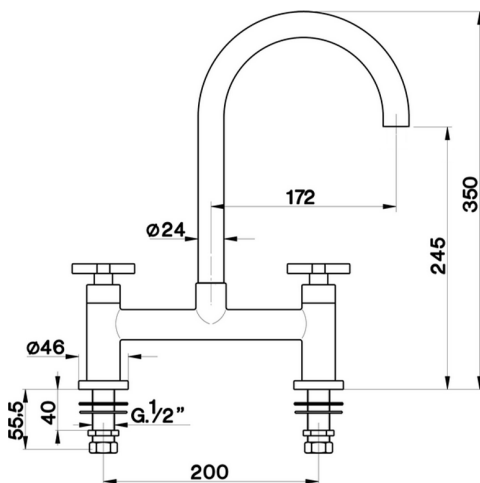

2 hole Sink mixer KITCHEN_BQ000720

MODEL **BQ000720**

2 hole Sink mixer, without automatic pop-up waste, swivel spout

AVAILABLE FINISHINGS

21 21 Chrome

2A 2A Satin Brushed Nickel

CHARACTERISTICS

2024-12-22