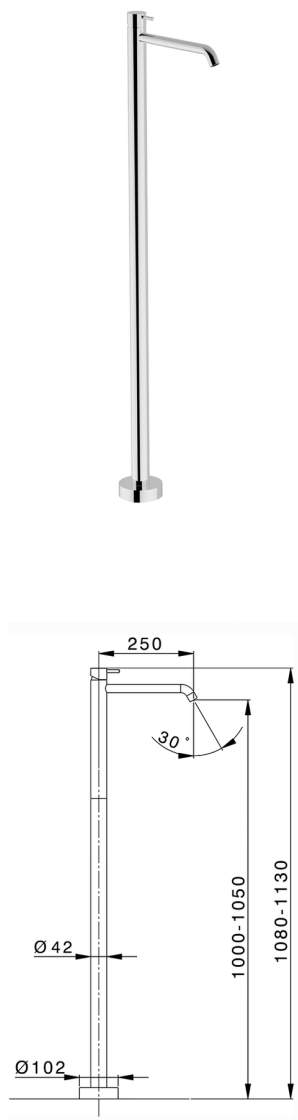

Exposed part for single basin on the floor NUOVA LESS_LN014510

MODEL **LN014510**

Exposed part for single basin on the floor, without concealed part, for item ZA004510

AVAILABLE FINISHINGS

-  **21** 21 Chrome
-  **2F** 2F Brushed Nickel
-  **40** 40 Matt Black
-  **4Q** 4Q Matt White

CHARACTERISTICS

- Cartridge Spare Parts **ZZ99672000**
- 35 mm Cartridge**
- Installation **Concealed**
- Required concealed parts **ZA004510**

EcoStop

EcoStop feature limits water flow to approximately 50% of maximum output with one point of resistance on setting. Push slightly past the middle stop only when full water output is required. This will save water up to 50%.

Exposed part for single basin on the floor NUOVA LESS_LN014510

LN014510

<https://en.cisal.it/exposed-part-for-single-basin-on-the-floor-nuova-less-ln014510>

Concealed part single lever free-standing CONCEALED_ZA004510

MODEL **ZA004510**

Concealed part single lever free-standing

AVAILABLE FINISHINGS

 **04** 04 Without finishing

CHARACTERISTICS

Concealed **1**

2026-06-14