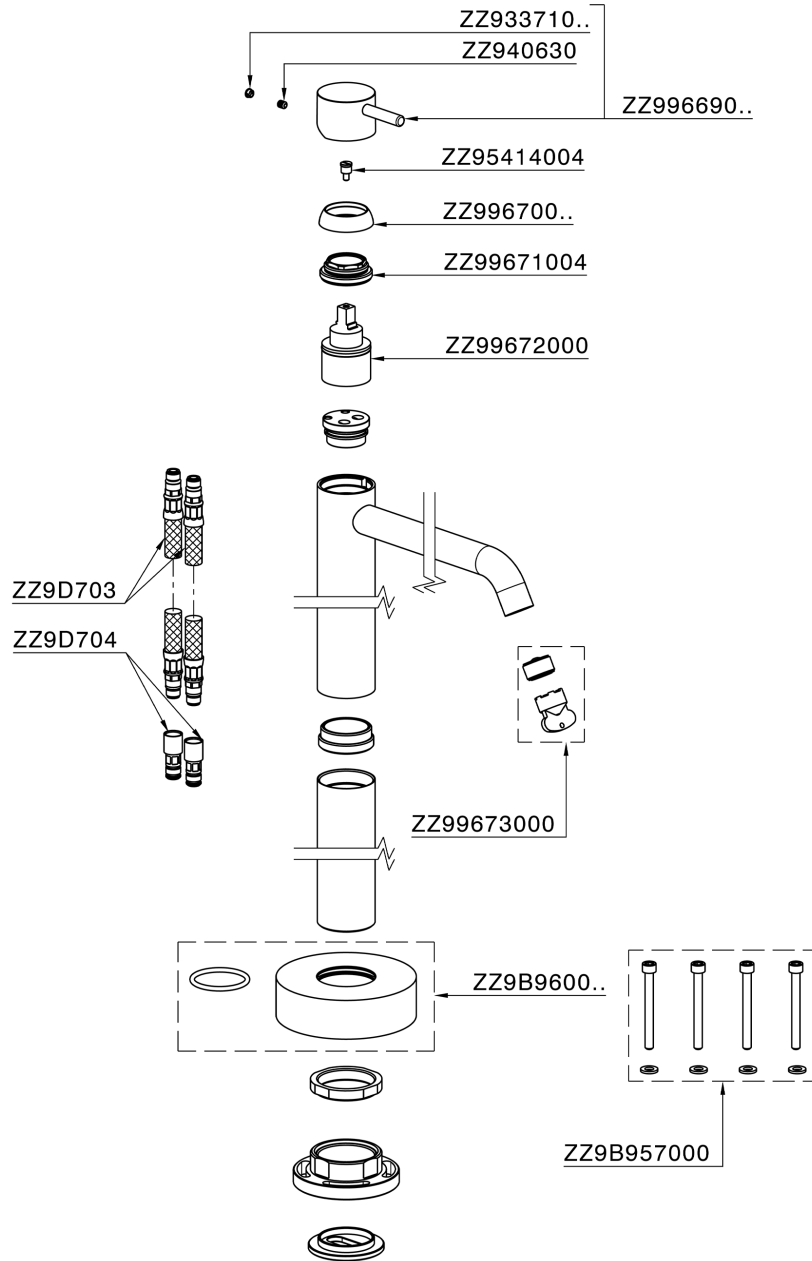

Exposed part for single basin on the floor NUOVA LESS_LN014510

MODEL **LN014510**

Exposed part for single basin on the floor, without concealed part, for item ZA004510

AVAILABLE FINISHINGS

-  **21** 21 Chrome
-  **2F** 2F Brushed Nickel
-  **40** 40 Matt Black
-  **4Q** 4Q Matt White

CHARACTERISTICS

- Cartridge Spare Parts **ZZ99672000**
- 35 mm Cartridge**
- Installation **Concealed**
- Required concealed parts **ZA004510**

EcoStop

EcoStop feature limits water flow to approximately 50% of maximum output with one point of resistance on setting. Push slightly past the middle stop only when full water output is required. This will save water up to 50%.

Exposed part for single basin on the floor NUOVA LESS_LN014510

LN014510

<https://en.cisal.it/exposed-part-for-single-basin-on-the-floor-nuova-less-ln014510>

Concealed part single lever free-standing CONCEALED_ZA004510

MODEL **ZA004510**

Concealed part single lever free-standing

AVAILABLE FINISHINGS

 **04** 04 Without finishing

CHARACTERISTICS

Concealed **1**

2026-06-14