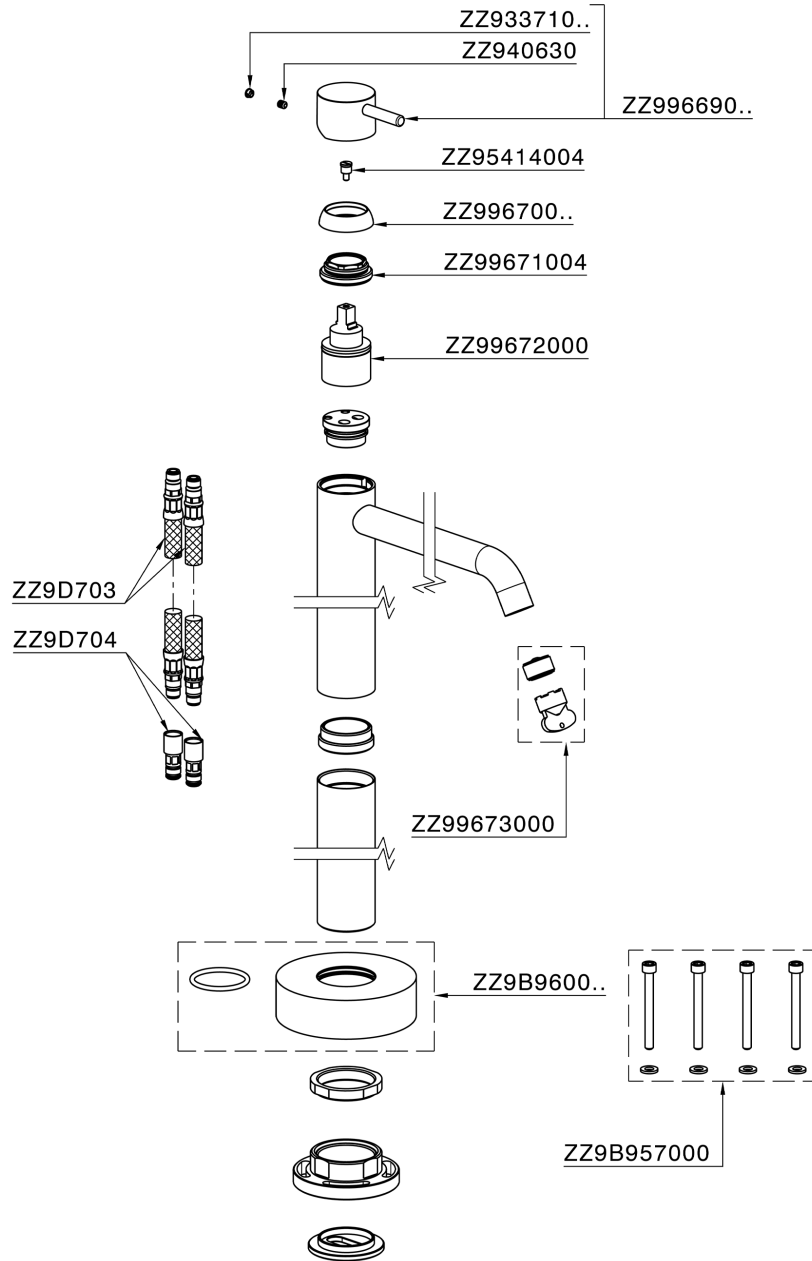

Exposed part for single basin on the floor NUOVA LESS_LN014510

LN014510

<https://en.cisal.it/exposed-part-for-single-basin-on-the-floor-nuova-less-ln014510>

Concealed part single lever free-standing CONCEALED_ZA004510

ZA004510

<https://en.cisal.it/concealed-part-single-lever-free-standing-concealed-za004510>

2026-06-14