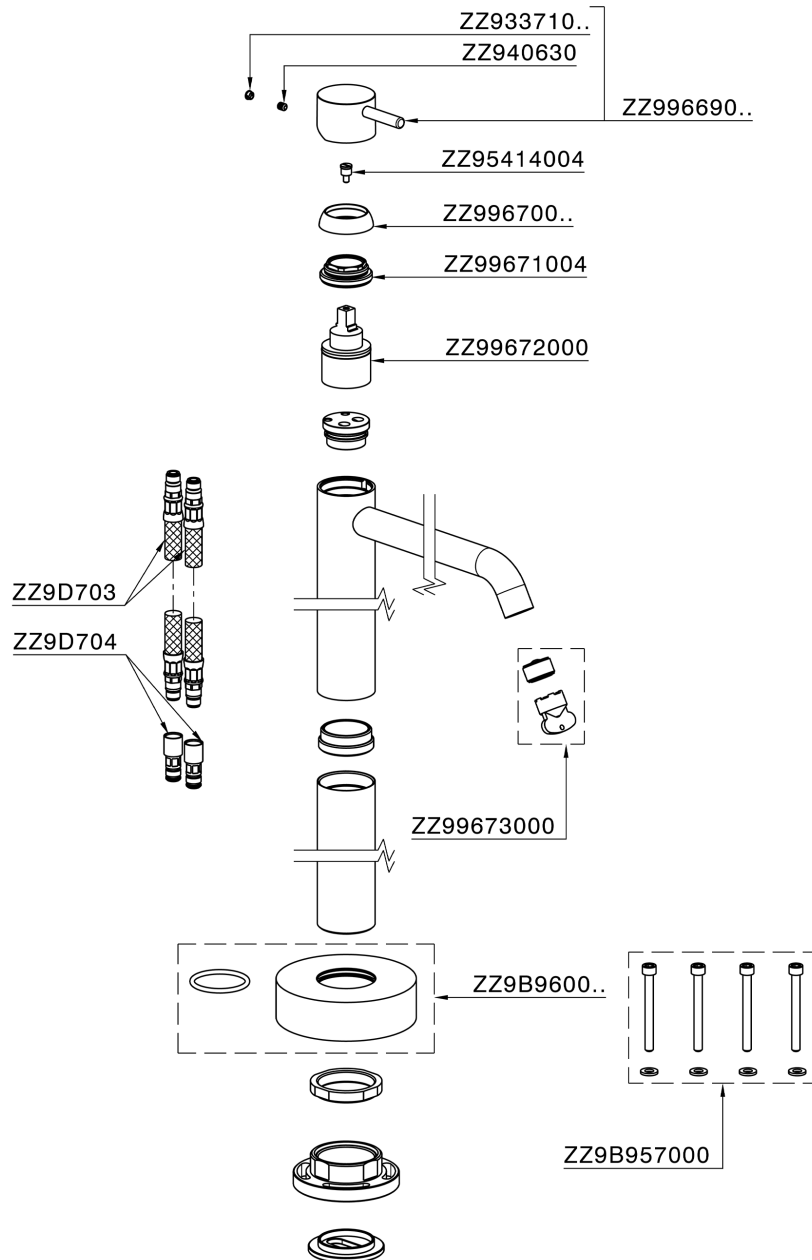

## Exposed part for single basin on the floor NUOVA LESS\_LN014510

MODEL **LN014510**

Exposed part for single basin on the floor, without concealed part, for item ZA004510

### CHARACTERISTICS

- Cartridge Spare Parts **ZZ99672000**
- 35 mm Cartridge**
- Installation **Concealed**
- Required concealed parts **ZA004510**

### EcoStop

EcoStop feature limits water flow to approximately 50% of maximum output with one point of resistance on setting. Push slightly past the middle stop only when full water output is required. This will save water up to 50%.

## Exposed part for single basin on the floor NUOVA LESS\_LN014510

LN014510

<https://en.cisal.it/exposed-part-for-single-basin-on-the-floor-nuova-less-ln014510>