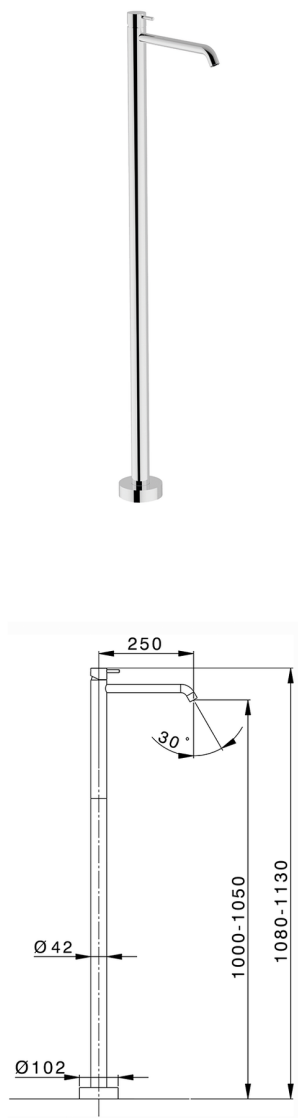

## Exposed part for single basin on the floor NUOVA LESS\_LN014510

MODEL **LN014510**

Exposed part for single basin on the floor, without concealed part, for item ZA004510

### CHARACTERISTICS

- Cartridge Spare Parts **ZZ99672000**
- 35 mm Cartridge**
- Installation **Concealed**
- Required concealed parts **ZA004510**

## Exposed part for single basin on the floor NUOVA LESS\_LN014510

LN014510

<https://en.cisal.it/exposed-part-for-single-basin-on-the-floor-nuova-less-ln014510>

## Concealed part single lever free-standing CONCEALED\_ZA004510

MODEL **ZA004510**

Concealed part single lever free-standing

AVAILABLE FINISHINGS

 **04** 04 Without finishing

CHARACTERISTICS

Concealed **1**