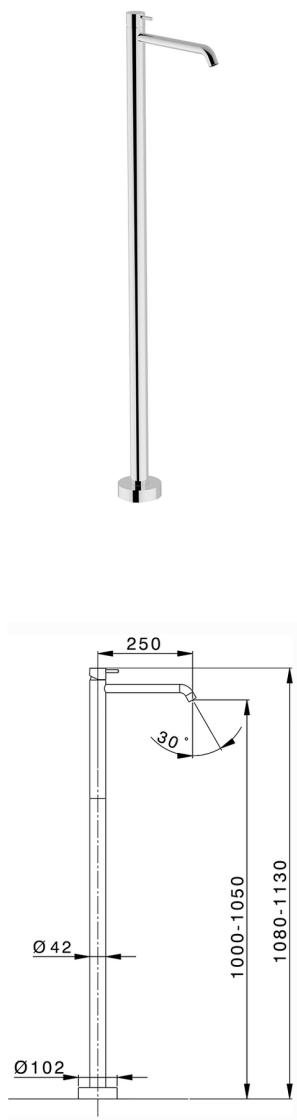

Exposed part for single basin on the floor NUOVA LESS_LN014510

MODEL **LN014510**

Exposed part for single basin on the floor, without concealed part, for item ZA004510

AVAILABLE FINISHINGS

-  **21** 21 Chrome
-  **2F** 2F Brushed Nickel
-  **40** 40 Matt Black
-  **4Q** 4Q Matt White

CHARACTERISTICS

- Cartridge Spare Parts **ZZ99672000**
- 35 mm Cartridge**
- Installation **Concealed**
- Required concealed parts **ZA004510**

EcoStop

EcoStop feature limits water flow to approximately 50% of maximum output with one point of resistance on setting. Push slightly past the middle stop only when full water output is required. This will save water up to 50%.

Exposed part for single basin on the floor NUOVA LESS_LN014510

LN014510

<https://en.cisal.it/exposed-part-for-single-basin-on-the-floor-nuova-less-ln014510>

Concealed part single lever free-standing CONCEALED_ZA004510

MODEL **ZA004510**

Concealed part single lever free-standing

AVAILABLE FINISHINGS

 **04** 04 Without finishing

CHARACTERISTICS

Concealed **1**

2026-06-14