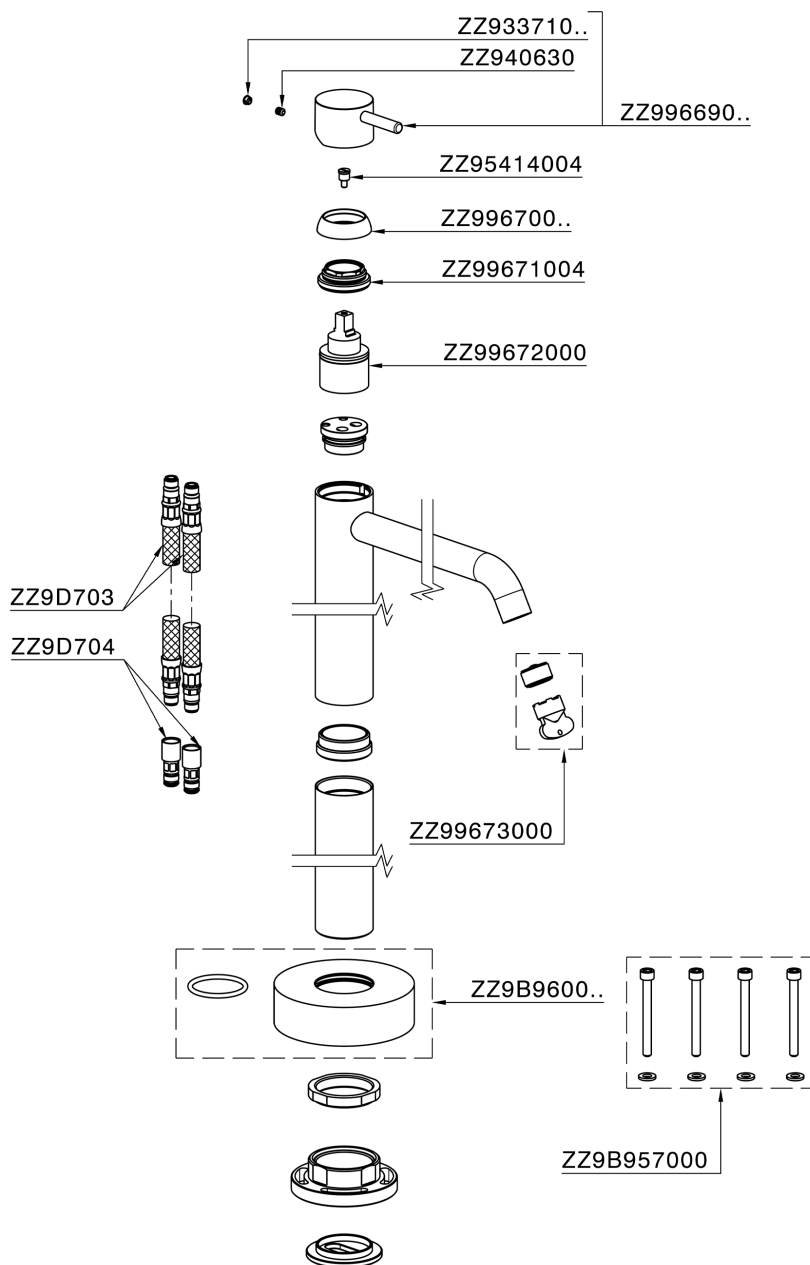

Exposed part for single basin on the floor NUOVA LESS_LN014510

MODEL **LN014510**

Exposed part for single basin on the floor, without concealed part, for item ZA004510

AVAILABLE FINISHINGS

-  **21** 21 Chrome
-  **2F** 2F Brushed Nickel
-  **40** 40 Matt Black
-  **4Q** 4Q Matt White

CHARACTERISTICS

- Cartridge Spare Parts **ZZ99672000**
- 35 mm Cartridge**
- Installation **Concealed**
- Required concealed parts **ZA004510**

EcoStop

EcoStop feature limits water flow to approximately 50% of maximum output with one point of resistance on setting. Push slightly past the middle stop only when full water output is required. This will save water up to 50%.

Exposed part for single basin on the floor NUOVA LESS_LN014510

LN014510

<https://en.cisal.it/exposed-part-for-single-basin-on-the-floor-nuova-less-ln014510>

Concealed part single lever free-standing CONCEALED_ZA004510

MODEL **ZA004510**

Concealed part single lever free-standing

AVAILABLE FINISHINGS

 **04** 04 Without finishing

CHARACTERISTICS

Concealed **1**

2026-06-14