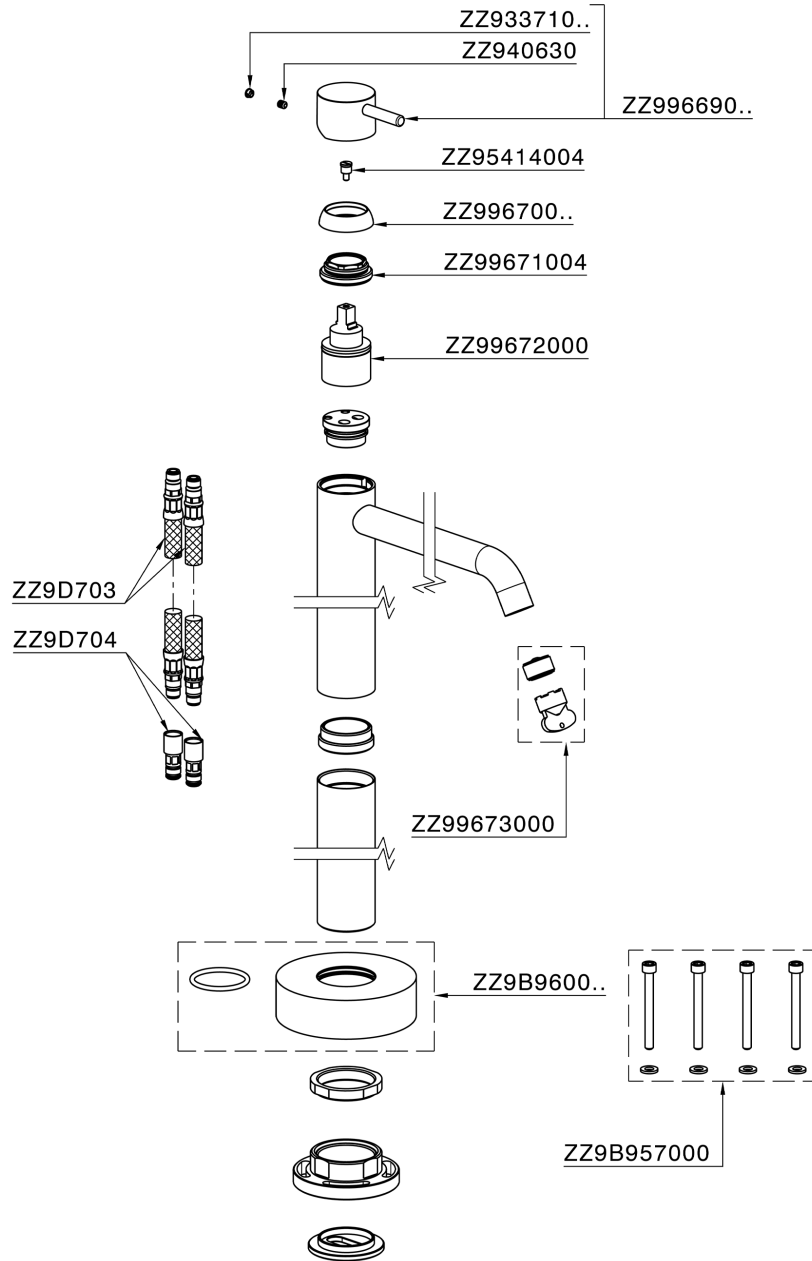

Exposed part for single basin on the floor NUOVA LESS_LN014510

LN014510

<https://en.cisal.it/exposed-part-for-single-basin-on-the-floor-nuova-less-ln014510>

Concealed part single lever free-standing CONCEALED_ZA004510

ZA004510

<https://en.cisal.it/concealed-part-single-lever-free-standing-concealed-za004510>

2026-06-13