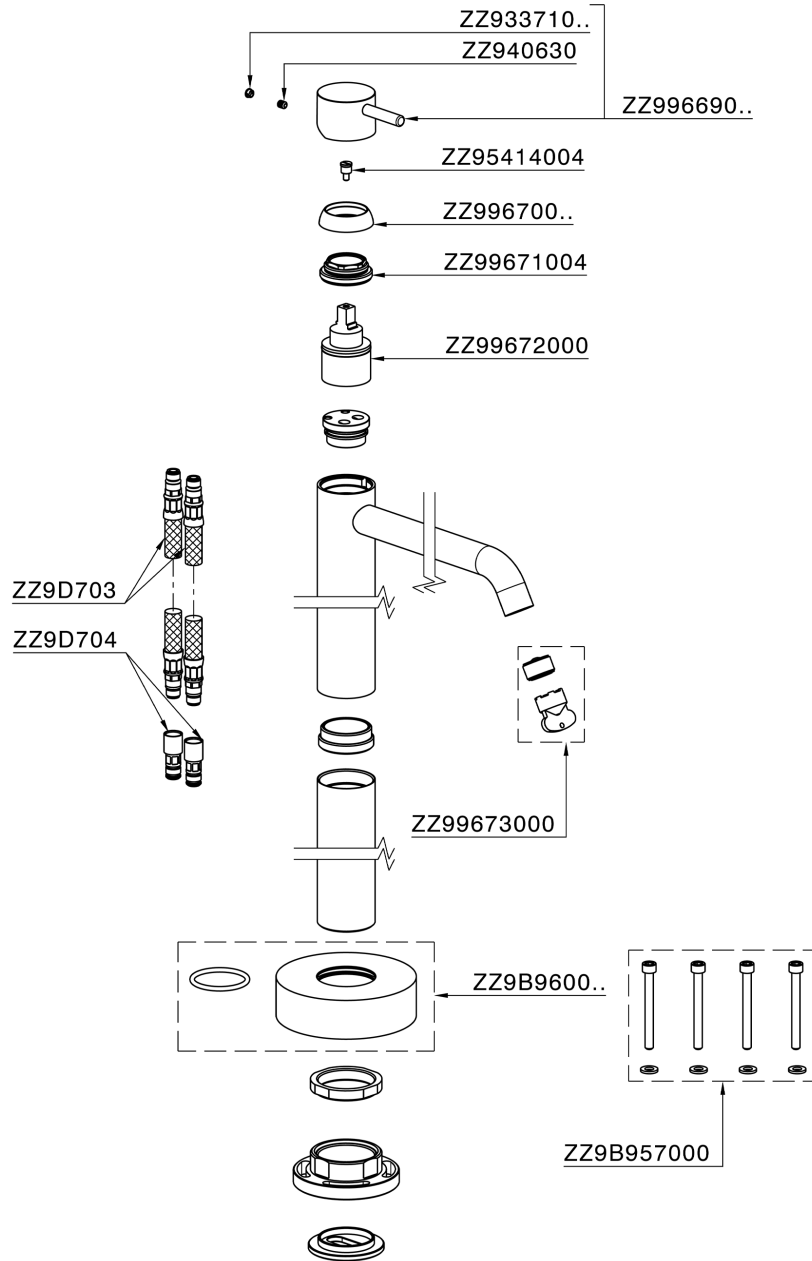

Exposed part for single basin on the floor NUOVA LESS_LN014510

LN014510

<https://en.cisal.it/exposed-part-for-single-basin-on-the-floor-nuova-less-ln014510>

Concealed part single lever free-standing CONCEALED_ZA004510

ZA004510

<https://en.cisal.it/concealed-part-single-lever-free-standing-concealed-za004510>

2026-04-06