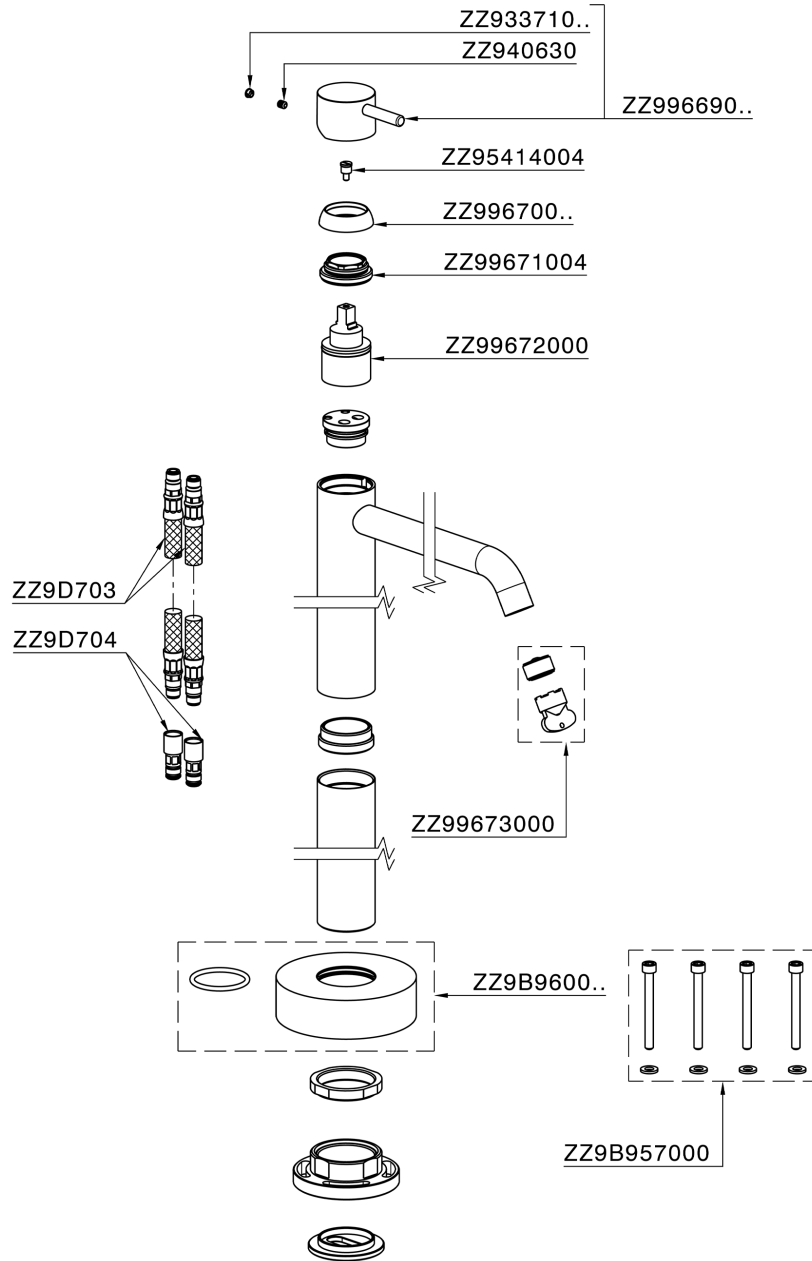

Exposed part for single basin on the floor NUOVA LESS_LN014510

MODEL **LN014510**

Exposed part for single basin on the floor, without concealed part, for item ZA004510

AVAILABLE FINISHINGS

-  **21** 21 Chrome
-  **2F** 2F Brushed Nickel
-  **40** 40 Matt Black
-  **4Q** 4Q Matt White

CHARACTERISTICS

- Cartridge Spare Parts **ZZ99672000**
- 35 mm Cartridge**
- Installation **Concealed**
- Required concealed parts **ZA004510**

EcoStop

EcoStop feature limits water flow to approximately 50% of maximum output with one point of resistance on setting. Push slightly past the middle stop only when full water output is required. This will save water up to 50%.

Exposed part for single basin on the floor NUOVA LESS_LN014510

LN014510

<https://en.cisal.it/exposed-part-for-single-basin-on-the-floor-nuova-less-ln014510>

Concealed part single lever free-standing CONCEALED_ZA004510

MODEL **ZA004510**

Concealed part single lever free-standing

AVAILABLE FINISHINGS

 **04** 04 Without finishing

CHARACTERISTICS

Concealed **1**

2026-04-06