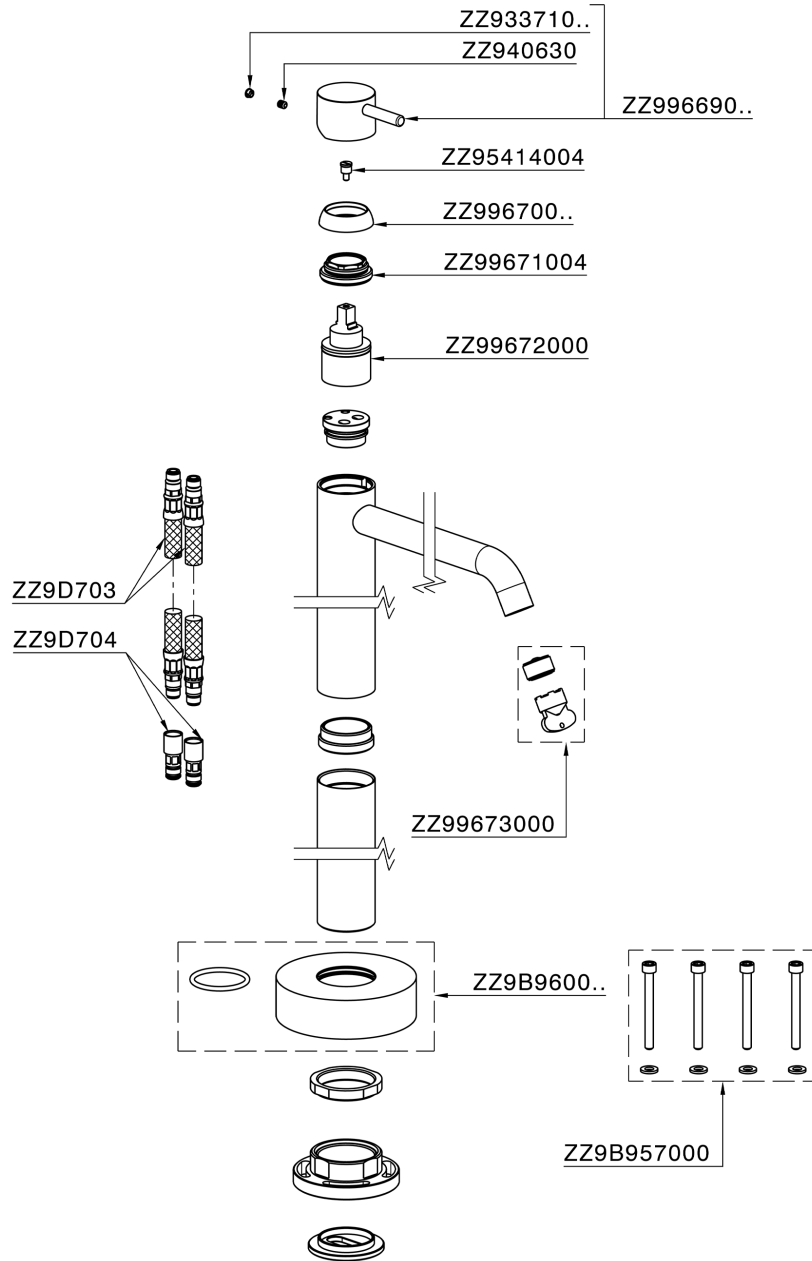

Exposed part for single basin on the floor NUOVA LESS_LN014510

MODEL **LN014510**

Exposed part for single basin on the floor, without concealed part, for item ZA004510

AVAILABLE FINISHINGS

-  **21** 21 Chrome
-  **2F** 2F Brushed Nickel
-  **40** 40 Matt Black
-  **4Q** 4Q Matt White

CHARACTERISTICS

- Cartridge Spare Parts **ZZ99672000**
- 35 mm Cartridge**
- Installation **Concealed**
- Required concealed parts **ZA004510**

EcoStop

EcoStop feature limits water flow to approximately 50% of maximum output with one point of resistance on setting. Push slightly past the middle stop only when full water output is required. This will save water up to 50%.

Exposed part for single basin on the floor NUOVA LESS_LN014510

LN014510

<https://en.cisal.it/exposed-part-for-single-basin-on-the-floor-nuova-less-ln014510>

Concealed part single lever free-standing CONCEALED_ZA004510

MODEL **ZA004510**

Concealed part single lever free-standing

AVAILABLE FINISHINGS

 **04** 04 Without finishing

CHARACTERISTICS

Concealed **1**

2026-06-30