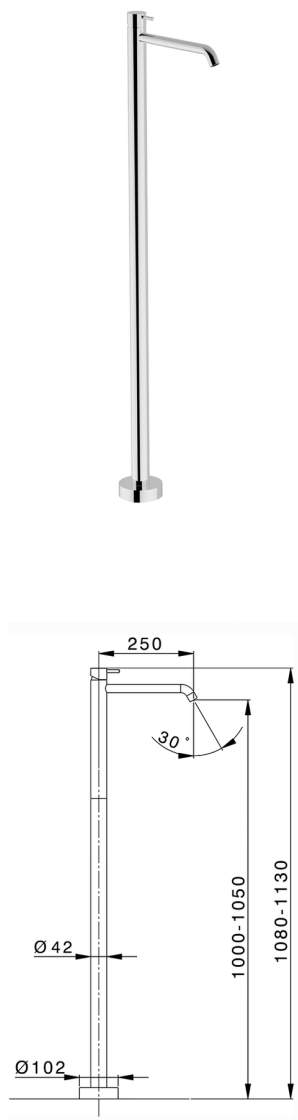

Exposed part for single basin on the floor NUOVA LESS_LN014510

MODEL **LN014510**

Exposed part for single basin on the floor, without concealed part, for item ZA004510

AVAILABLE FINISHINGS

-  **21** 21 Chrome
-  **2F** 2F Brushed Nickel
-  **40** 40 Matt Black
-  **4Q** 4Q Matt White

CHARACTERISTICS

- Cartridge Spare Parts **ZZ99672000**
- 35 mm Cartridge**
- Installation **Concealed**
- Required concealed parts **ZA004510**

EcoStop

EcoStop feature limits water flow to approximately 50% of maximum output with one point of resistance on setting. Push slightly past the middle stop only when full water output is required. This will save water up to 50%.

Exposed part for single basin on the floor NUOVA LESS_LN014510

LN014510

<https://en.cisal.it/exposed-part-for-single-basin-on-the-floor-nuova-less-ln014510>

Concealed part single lever free-standing CONCEALED_ZA004510

MODEL **ZA004510**

Concealed part single lever free-standing

AVAILABLE FINISHINGS

 **04** 04 Without finishing

CHARACTERISTICS

Concealed **1**

2026-04-06