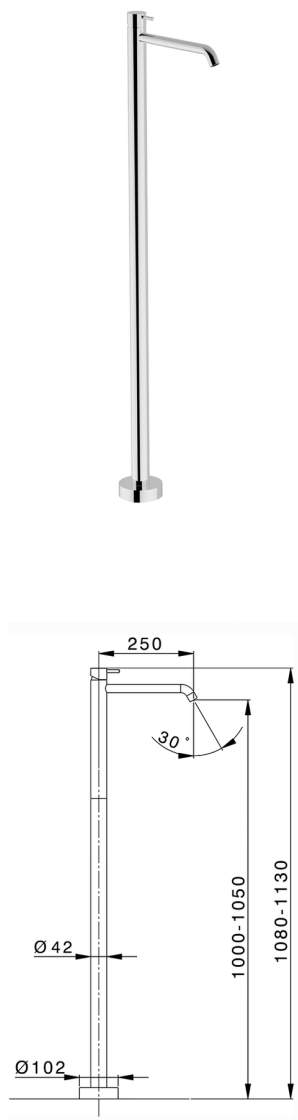

## Exposed part for single basin on the floor NUOVA LESS\_LN014510

MODEL **LN014510**

Exposed part for single basin on the floor, without concealed part, for item ZA004510

### CHARACTERISTICS

- Cartridge Spare Parts **ZZ99672000**
- 35 mm Cartridge**
- Installation **Concealed**
- Required concealed parts **ZA004510**

## Exposed part for single basin on the floor NUOVA LESS\_LN014510

LN014510

<https://en.cisal.it/exposed-part-for-single-basin-on-the-floor-nuova-less-ln014510>

## Concealed part single lever free-standing CONCEALED\_ZA004510

MODEL **ZA004510**

Concealed part single lever free-standing

AVAILABLE FINISHINGS

 **04** 04 Without finishing

CHARACTERISTICS

Concealed **1**