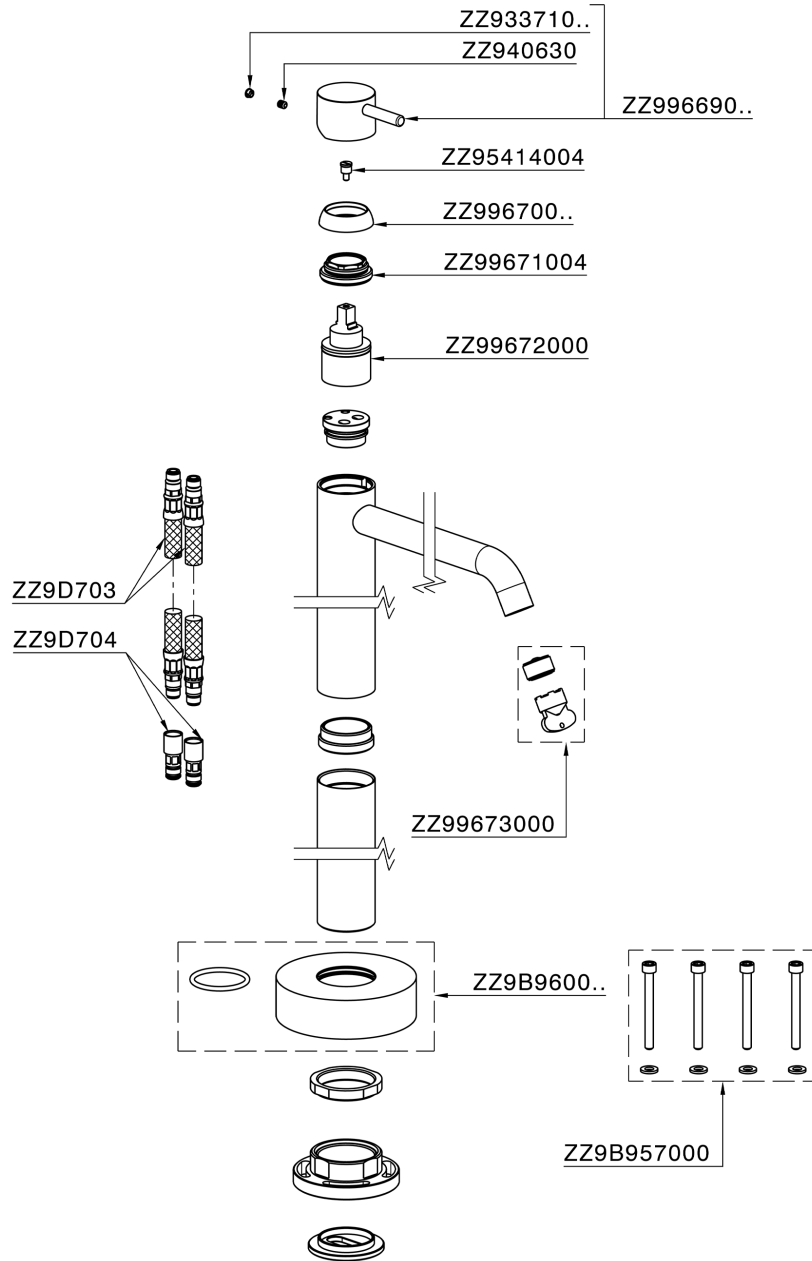

Exposed part for single basin on the floor NUOVA LESS_LN014510

MODEL **LN014510**

Exposed part for single basin on the floor, without concealed part, for item ZA004510

AVAILABLE FINISHINGS

-  **21** 21 Chrome
-  **2F** 2F Brushed Nickel
-  **40** 40 Matt Black
-  **4Q** 4Q Matt White

CHARACTERISTICS

- Cartridge Spare Parts **ZZ99672000**
- 35 mm Cartridge**
- Installation **Concealed**
- Required concealed parts **ZA004510**

EcoStop

EcoStop feature limits water flow to approximately 50% of maximum output with one point of resistance on setting. Push slightly past the middle stop only when full water output is required. This will save water up to 50%.

Exposed part for single basin on the floor NUOVA LESS_LN014510

LN014510

<https://en.cisal.it/exposed-part-for-single-basin-on-the-floor-nuova-less-ln014510>

Concealed part single lever free-standing CONCEALED_ZA004510

MODEL **ZA004510**

Concealed part single lever free-standing

AVAILABLE FINISHINGS

 **04** 04 Without finishing

CHARACTERISTICS

Concealed **1**

2026-04-26