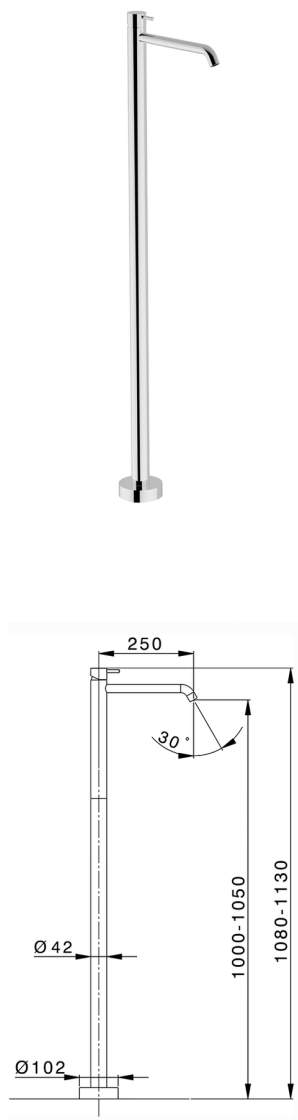

Exposed part for single basin on the floor NUOVA LESS_LN014510

MODEL **LN014510**

Exposed part for single basin on the floor, without concealed part, for item ZA004510

AVAILABLE FINISHINGS

-  **21** 21 Chrome
-  **2F** 2F Brushed Nickel
-  **40** 40 Matt Black
-  **4Q** 4Q Matt White

CHARACTERISTICS

- Cartridge Spare Parts **ZZ99672000**
- 35 mm Cartridge**
- Installation **Concealed**
- Required concealed parts **ZA004510**

EcoStop

EcoStop feature limits water flow to approximately 50% of maximum output with one point of resistance on setting. Push slightly past the middle stop only when full water output is required. This will save water up to 50%.

Exposed part for single basin on the floor NUOVA LESS_LN014510

LN014510

<https://en.cisal.it/exposed-part-for-single-basin-on-the-floor-nuova-less-ln014510>

Concealed part single lever free-standing CONCEALED_ZA004510

MODEL **ZA004510**

Concealed part single lever free-standing

AVAILABLE FINISHINGS

 **04** 04 Without finishing

CHARACTERISTICS

Concealed **1**

2026-04-26