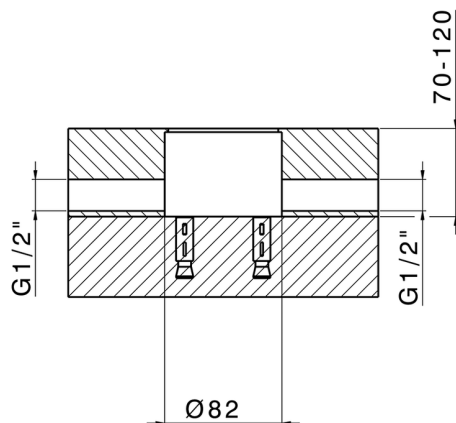

Exposed part for single basin on the floor NUOVA LESS_LN014510

MODEL **LN014510**

Exposed part for single basin on the floor, without concealed part, for item ZA004510

AVAILABLE FINISHINGS

-  **21** 21 Chrome
-  **2F** 2F Brushed Nickel
-  **40** 40 Matt Black
-  **4Q** 4Q Matt White

CHARACTERISTICS

- Cartridge Spare Parts **ZZ99672000**
- 35 mm Cartridge**
- Installation **Concealed**
- Required concealed parts **ZA004510**

EcoStop

EcoStop feature limits water flow to approximately 50% of maximum output with one point of resistance on setting. Push slightly past the middle stop only when full water output is required. This will save water up to 50%.

Exposed part for single basin on the floor NUOVA LESS_LN014510

LN014510

<https://en.cisal.it/exposed-part-for-single-basin-on-the-floor-nuova-less-ln014510>

Concealed part single lever free-standing CONCEALED_ZA004510

MODEL **ZA004510**

Concealed part single lever free-standing

AVAILABLE FINISHINGS

 **04** 04 Without finishing

CHARACTERISTICS

Concealed **1**

2026-04-06