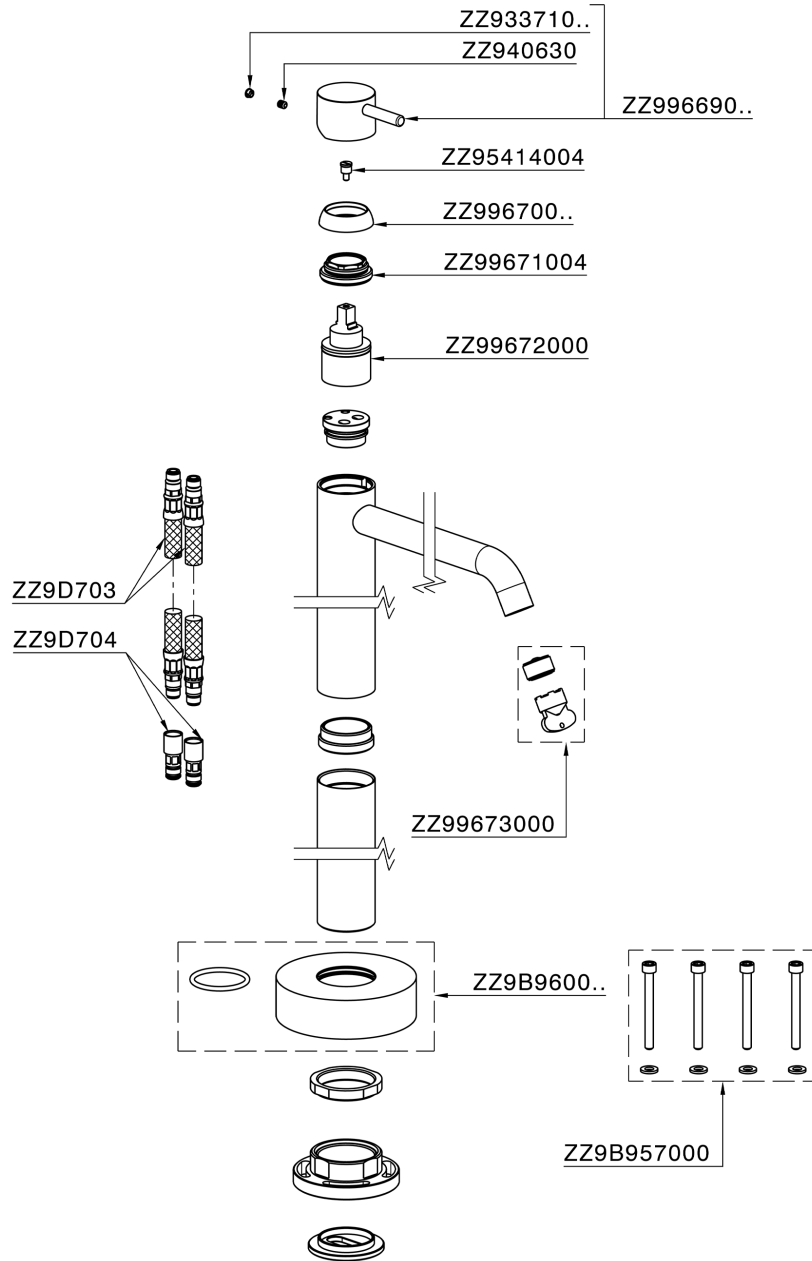

## Exposed part for single basin on the floor NUOVA LESS\_LN014510

MODEL **LN014510**

Exposed part for single basin on the floor, without concealed part, for item ZA004510

### CHARACTERISTICS

- Cartridge Spare Parts **ZZ99672000**
- 35 mm Cartridge**
- Installation **Concealed**
- Required concealed parts **ZA004510**

### EcoStop

EcoStop feature limits water flow to approximately 50% of maximum output with one point of resistance on setting. Push slightly past the middle stop only when full water output is required. This will save water up to 50%.

## Exposed part for single basin on the floor NUOVA LESS\_LN014510

LN014510

<https://en.cisal.it/exposed-part-for-single-basin-on-the-floor-nuova-less-ln014510>