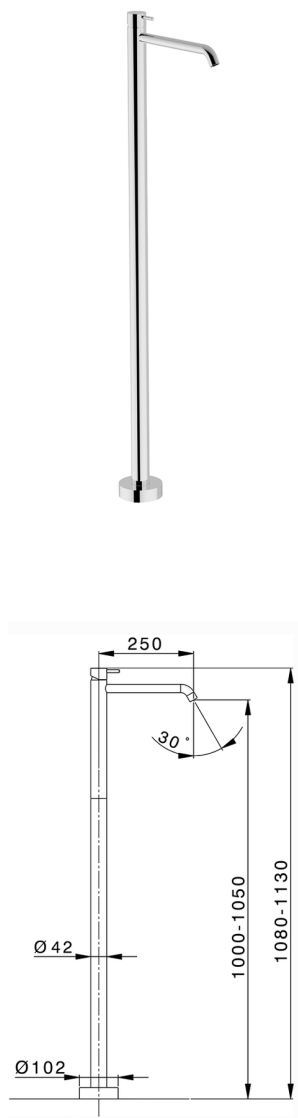

Exposed part for single basin on the floor NUOVA LESS_LN014510

MODEL **LN014510**

Exposed part for single basin on the floor, without concealed part, for item ZA004510

AVAILABLE FINISHINGS

-  **21** 21 Chrome
-  **2F** 2F Brushed Nickel
-  **40** 40 Matt Black
-  **4Q** 4Q Matt White

CHARACTERISTICS

- Cartridge Spare Parts **ZZ99672000**
- 35 mm Cartridge**
- Installation **Concealed**
- Required concealed parts **ZA004510**

EcoStop

EcoStop feature limits water flow to approximately 50% of maximum output with one point of resistance on setting. Push slightly past the middle stop only when full water output is required. This will save water up to 50%.

Exposed part for single basin on the floor NUOVA LESS_LN014510

LN014510

<https://en.cisal.it/exposed-part-for-single-basin-on-the-floor-nuova-less-ln014510>

Concealed part single lever free-standing CONCEALED_ZA004510

MODEL **ZA004510**

Concealed part single lever free-standing

AVAILABLE FINISHINGS

 **04** 04 Without finishing

CHARACTERISTICS

Concealed **1**

2026-06-30