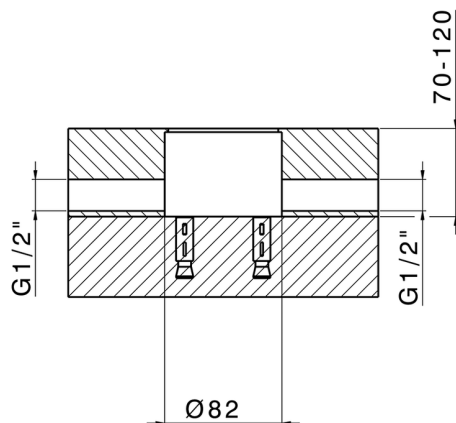

Exposed part for single basin on the floor NUOVA LESS_LN014510

MODEL **LN014510**

Exposed part for single basin on the floor, without concealed part, for item ZA004510

AVAILABLE FINISHINGS

-  **21** 21 Chrome
-  **2F** 2F Brushed Nickel
-  **40** 40 Matt Black
-  **4Q** 4Q Matt White

CHARACTERISTICS

- Cartridge Spare Parts **ZZ99672000**
- 35 mm Cartridge**
- Installation **Concealed**
- Required concealed parts **ZA004510**

EcoStop

EcoStop feature limits water flow to approximately 50% of maximum output with one point of resistance on setting. Push slightly past the middle stop only when full water output is required. This will save water up to 50%.

Exposed part for single basin on the floor NUOVA LESS_LN014510

LN014510

<https://en.cisal.it/exposed-part-for-single-basin-on-the-floor-nuova-less-ln014510>

Concealed part single lever free-standing CONCEALED_ZA004510

MODEL **ZA004510**

Concealed part single lever free-standing

AVAILABLE FINISHINGS

 **04** 04 Without finishing

CHARACTERISTICS

Concealed **1**

2026-05-19