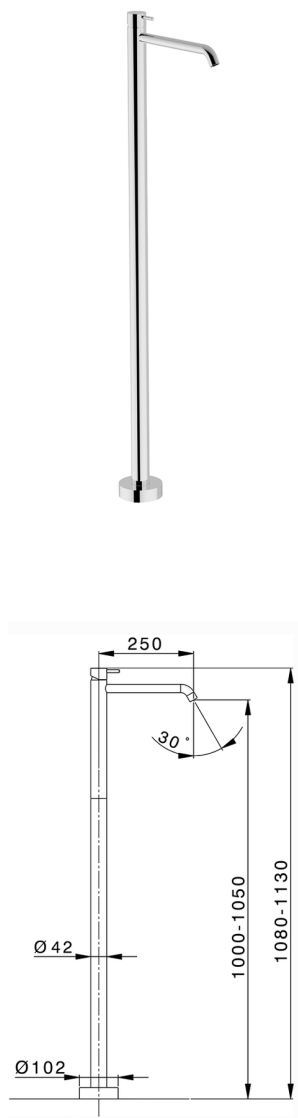

Exposed part for single basin on the floor NUOVA LESS_LN014510

MODEL **LN014510**

Exposed part for single basin on the floor, without concealed part, for item ZA004510

AVAILABLE FINISHINGS

-  **21** 21 Chrome
-  **2F** 2F Brushed Nickel
-  **40** 40 Matt Black
-  **4Q** 4Q Matt White

CHARACTERISTICS

Cartridge Spare Parts **ZZ99672000**
35 mm Cartridge
 Installation **Concealed**
 Required concealed parts **ZA004510**

EcoStop

EcoStop feature limits water flow to approximately 50% of maximum output with one point of resistance on setting. Push slightly past the middle stop only when full water output is required. This will save water up to 50%.

Exposed part for single basin on the floor NUOVA LESS_LN014510

LN014510

<https://en.cisal.it/exposed-part-for-single-basin-on-the-floor-nuova-less-ln014510>

Concealed part single lever free-standing CONCEALED_ZA004510

MODEL **ZA004510**

Concealed part single lever free-standing

AVAILABLE FINISHINGS

 **04** 04 Without finishing

CHARACTERISTICS

Concealed **1**

2026-06-13