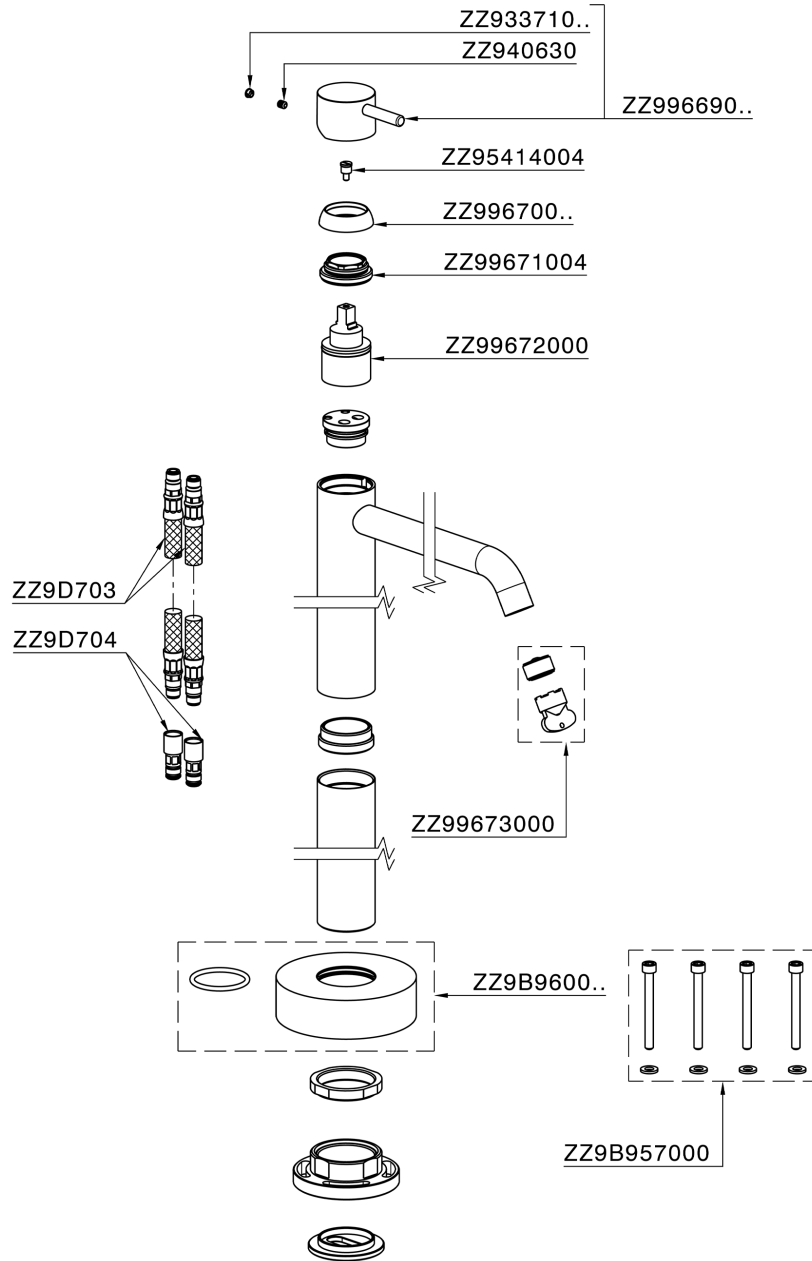

Exposed part for single basin on the floor NUOVA LESS_LN014510

MODEL **LN014510**

Exposed part for single basin on the floor, without concealed part, for item ZA004510

AVAILABLE FINISHINGS

-  **21** 21 Chrome
-  **2F** 2F Brushed Nickel
-  **40** 40 Matt Black
-  **4Q** 4Q Matt White

CHARACTERISTICS

Cartridge Spare Parts **ZZ99672000**
35 mm Cartridge
 Installation **Concealed**
 Required concealed parts **ZA004510**

EcoStop

EcoStop feature limits water flow to approximately 50% of maximum output with one point of resistance on setting. Push slightly past the middle stop only when full water output is required. This will save water up to 50%.

Exposed part for single basin on the floor NUOVA LESS_LN014510

LN014510

<https://en.cisal.it/exposed-part-for-single-basin-on-the-floor-nuova-less-ln014510>

Concealed part single lever free-standing CONCEALED_ZA004510

MODEL **ZA004510**

Concealed part single lever free-standing

AVAILABLE FINISHINGS

 **04** 04 Without finishing

CHARACTERISTICS

Concealed **1**

2026-06-13