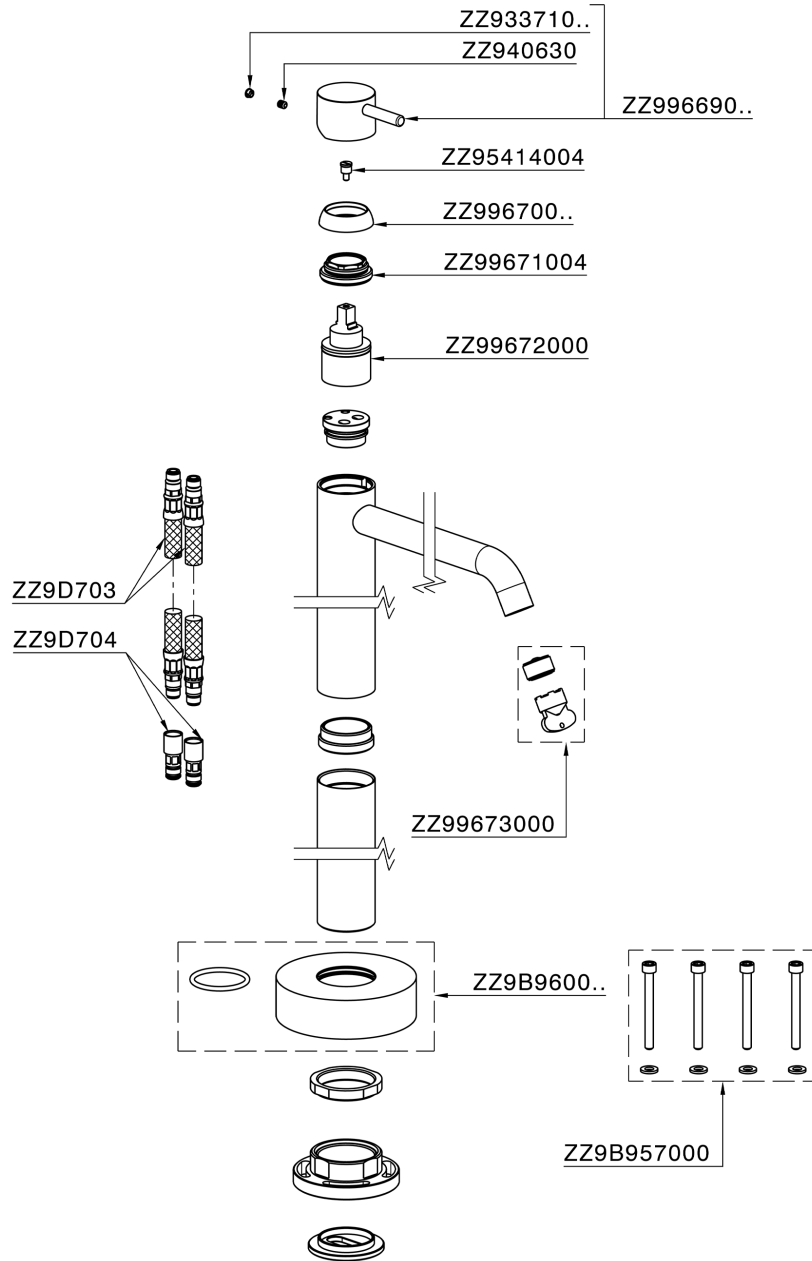

Exposed part for single basin on the floor NUOVA LESS_LN014510

MODEL **LN014510**

Exposed part for single basin on the floor, without concealed part, for item ZA004510

AVAILABLE FINISHINGS

-  **21** 21 Chrome
-  **2F** 2F Brushed Nickel
-  **40** 40 Matt Black
-  **4Q** 4Q Matt White

CHARACTERISTICS

- Cartridge Spare Parts **ZZ99672000**
- 35 mm Cartridge**
- Installation **Concealed**
- Required concealed parts **ZA004510**

EcoStop

EcoStop feature limits water flow to approximately 50% of maximum output with one point of resistance on setting. Push slightly past the middle stop only when full water output is required. This will save water up to 50%.

Exposed part for single basin on the floor NUOVA LESS_LN014510

LN014510

<https://en.cisal.it/exposed-part-for-single-basin-on-the-floor-nuova-less-ln014510>

Concealed part single lever free-standing CONCEALED_ZA004510

MODEL **ZA004510**

Concealed part single lever free-standing

AVAILABLE FINISHINGS

 **04** 04 Without finishing

CHARACTERISTICS

Concealed **1**

2026-05-19