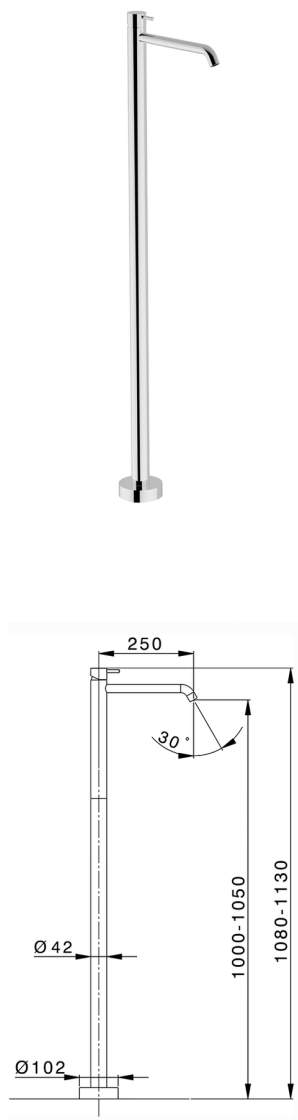

Exposed part for single basin on the floor NUOVA LESS_LN014510

MODEL **LN014510**

Exposed part for single basin on the floor, without concealed part, for item ZA004510

AVAILABLE FINISHINGS

-  **21** 21 Chrome
-  **2F** 2F Brushed Nickel
-  **40** 40 Matt Black
-  **4Q** 4Q Matt White

CHARACTERISTICS

- Cartridge Spare Parts **ZZ99672000**
- 35 mm Cartridge**
- Installation **Concealed**
- Required concealed parts **ZA004510**

EcoStop

EcoStop feature limits water flow to approximately 50% of maximum output with one point of resistance on setting. Push slightly past the middle stop only when full water output is required. This will save water up to 50%.

Exposed part for single basin on the floor NUOVA LESS_LN014510

LN014510

<https://en.cisal.it/exposed-part-for-single-basin-on-the-floor-nuova-less-ln014510>

Concealed part single lever free-standing CONCEALED_ZA004510

MODEL **ZA004510**

Concealed part single lever free-standing

AVAILABLE FINISHINGS

 **04** 04 Without finishing

CHARACTERISTICS

Concealed **1**

2026-05-19