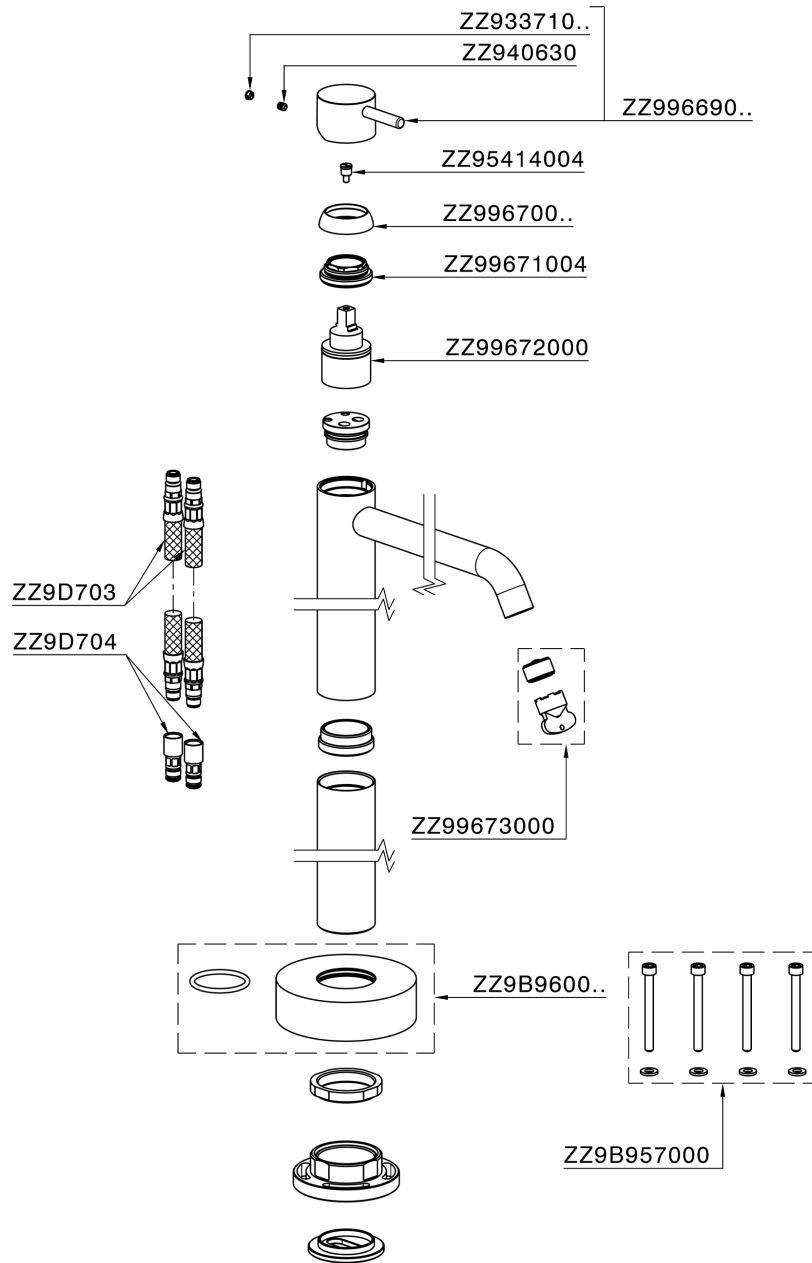

Exposed part for single basin on the floor NUOVA LESS_LN014510

LN014510

<https://en.cisal.it/exposed-part-for-single-basin-on-the-floor-nuova-less-ln014510>

Concealed part single lever free-standing CONCEALED_ZA004510

ZA004510

<https://en.cisal.it/concealed-part-single-lever-free-standing-concealed-za004510>

2026-05-19