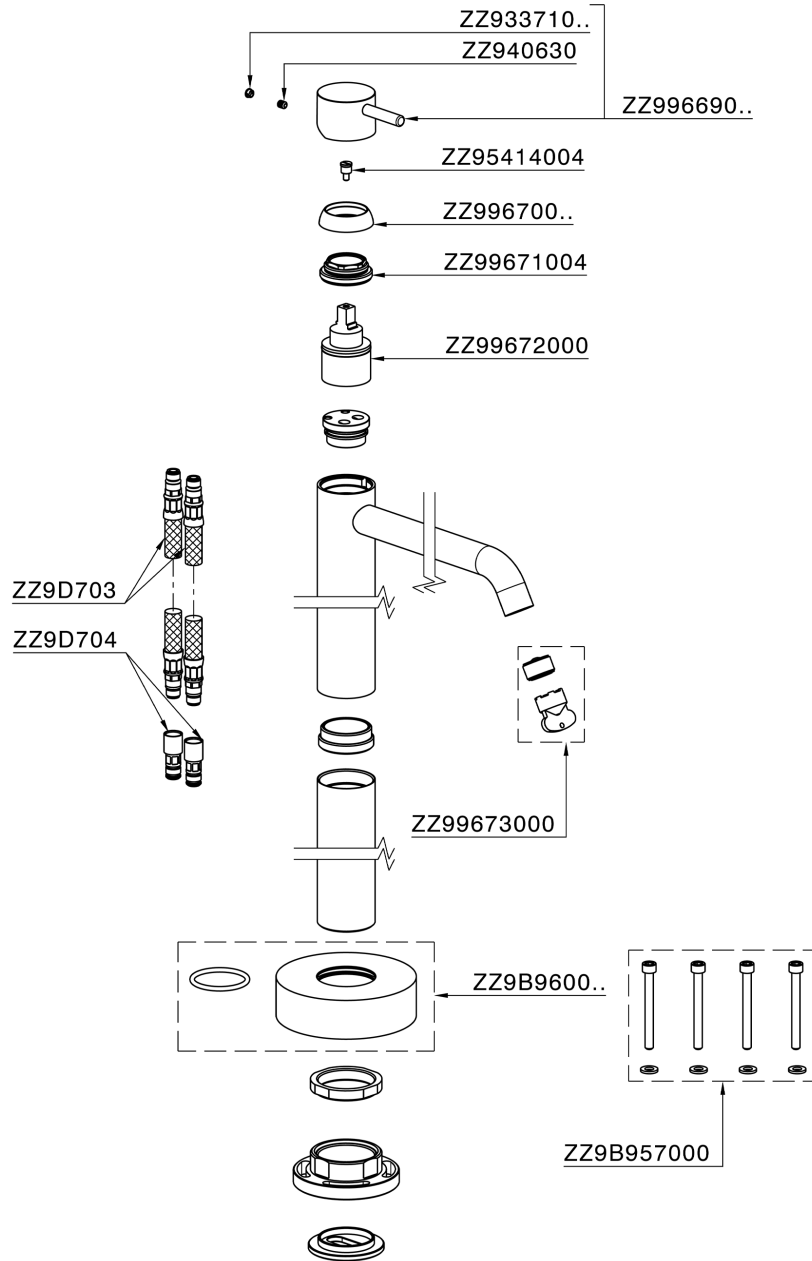

Exposed part for single basin on the floor NUOVA LESS_LN014510

LN014510

<https://en.cisal.it/exposed-part-for-single-basin-on-the-floor-nuova-less-ln014510>

Concealed part single lever free-standing CONCEALED_ZA004510

ZA004510

<https://en.cisal.it/concealed-part-single-lever-free-standing-concealed-za004510>

2026-04-08