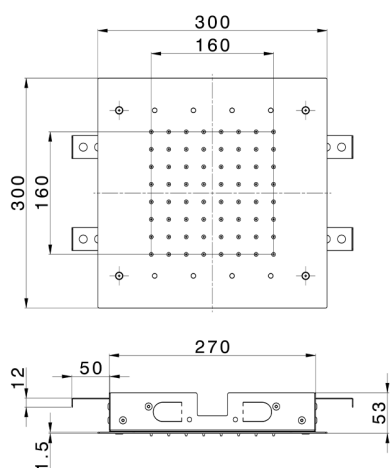

## 300x300 mm Ceiling showerheads ZEN SHOWER\_ZS0C0365

MODEL **ZS0C0365**

300x300 mm Ceiling showerheads, rain, chromotherapy functions, built-in control included, Stainless Steel AISI 304