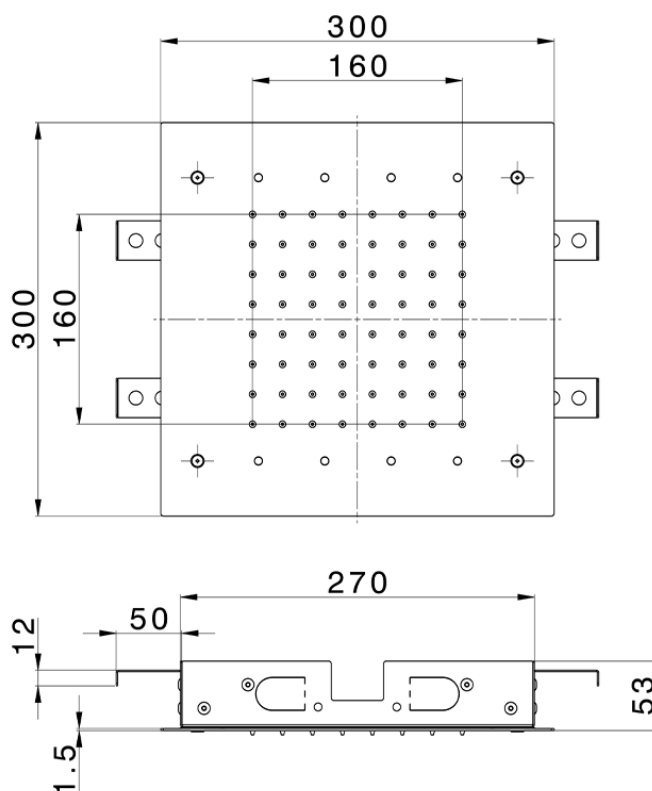

300x300 mm Ceiling showerheads ZEN SHOWER_ZS0C0365

ZS0C0365

<https://en.cisal.it/300x300-mm-ceiling-showerheads-zen-shower-zs0c0365>

2026-04-28