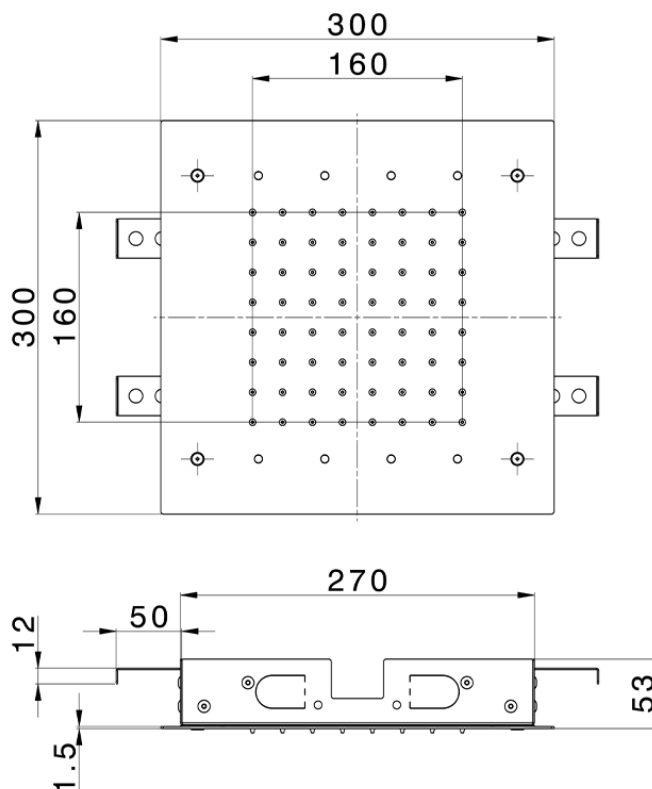

300x300 mm Ceiling showerheads ZEN SHOWER_ZS0C0365

ZS0C0365

<https://en.cisal.it/300x300-mm-ceiling-showerheads-zen-shower-zs0c0365>

2026-04-04