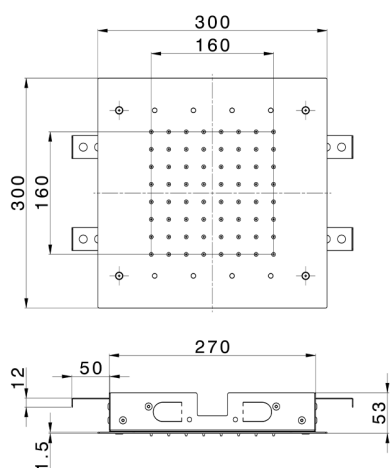

300x300 mm Ceiling showerheads ZEN SHOWER_ZS0C0365

MODEL **ZS0C0365**

300x300 mm Ceiling showerheads, rain, chromotherapy functions, built-in control included, Stainless Steel AISI 304

AVAILABLE FINISHINGS