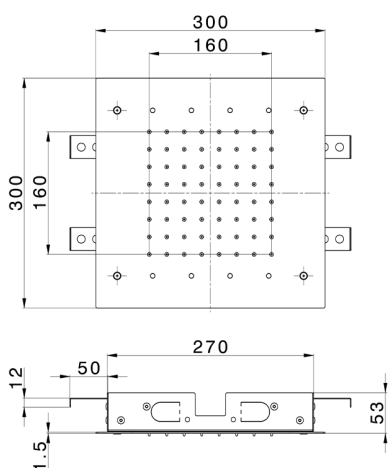

300x300 mm Ceiling showerheads ZEN SHOWER_ZS0C0365

MODEL **ZS0C0365**

300x300 mm Ceiling showerheads, rain, chromotherapy functions, built-in control included, Stainless Steel AISI 304

AVAILABLE FINISHINGS