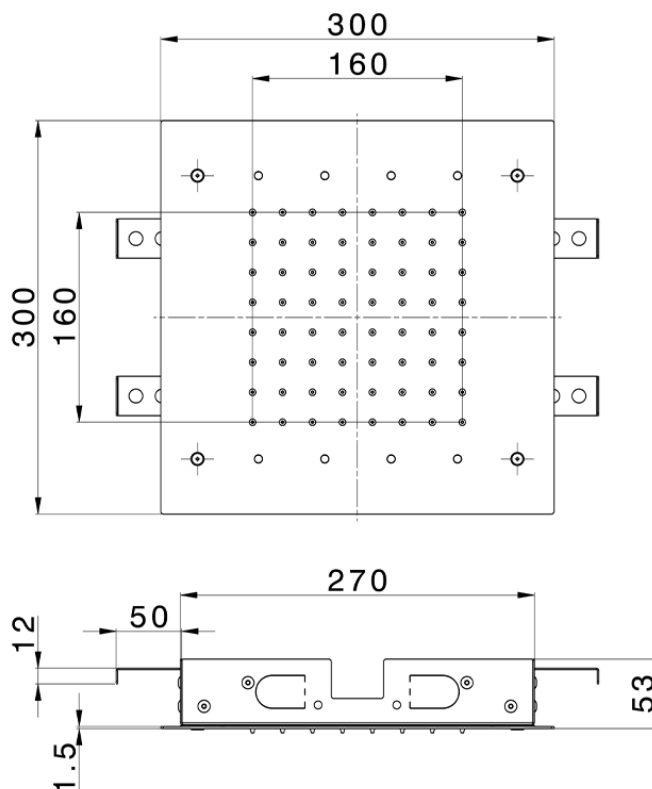

## 300x300 mm Ceiling showerheads ZEN SHOWER\_ZS0C0365

ZS0C0365

<https://en.cisal.it/300x300-mm-ceiling-showerheads-zen-shower-zs0c0365>

2026-05-19