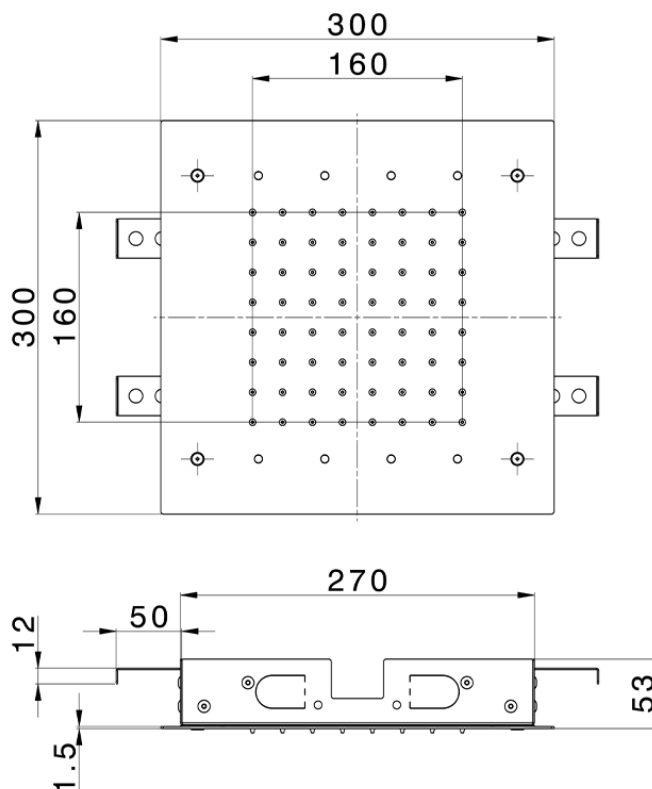

300x300 mm Ceiling showerheads ZEN SHOWER_ZS0C0365

ZS0C0365

<https://en.cisal.it/300x300-mm-ceiling-showerheads-zen-shower-zs0c0365>

2026-06-13