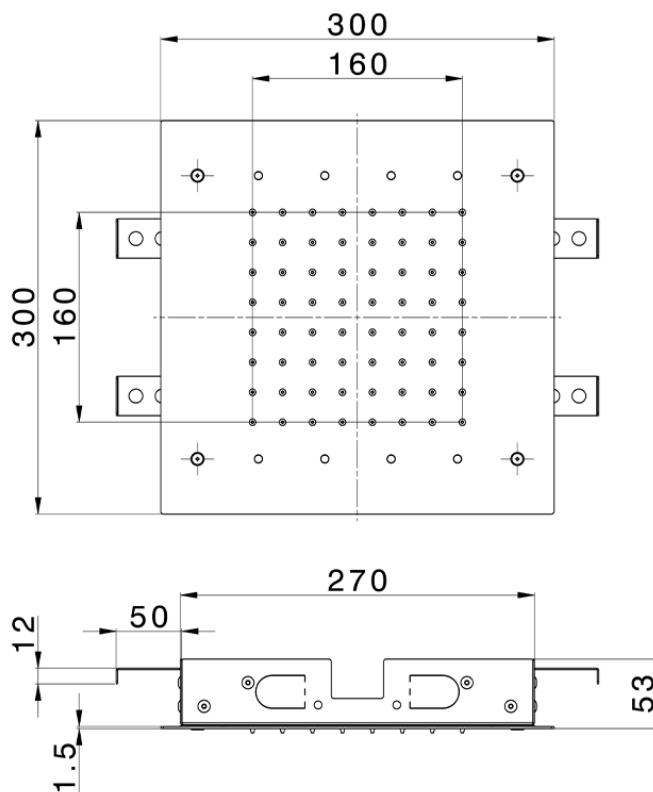

## 300x300 mm Ceiling showerheads ZEN SHOWER\_ZS0C0365

ZS0C0365

<https://en.cisal.it/300x300-mm-ceiling-showerheads-zen-shower-zs0c0365>

2026-04-04