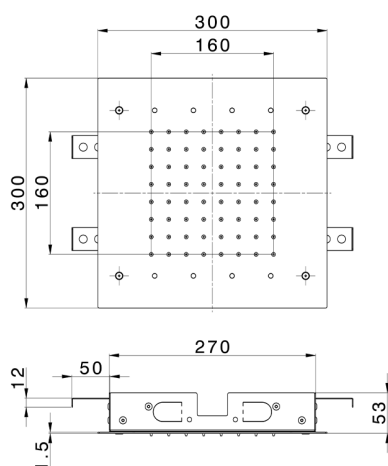

300x300 mm Ceiling showerheads ZEN SHOWER_ZS0C0365

MODEL **ZS0C0365**

300x300 mm Ceiling showerheads, rain, chromotherapy functions, built-in control included, Stainless Steel AISI 304

AVAILABLE FINISHINGS