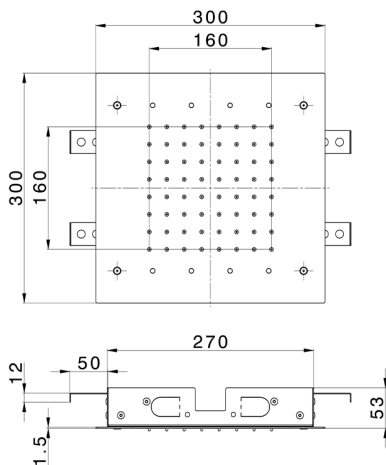

## 300x300 mm Ceiling showerheads ZEN SHOWER\_ZS0C0365

MODEL **ZS0C0365**

300x300 mm Ceiling showerheads, rain, chromotherapy functions, built-in control included, Stainless Steel AISI 304