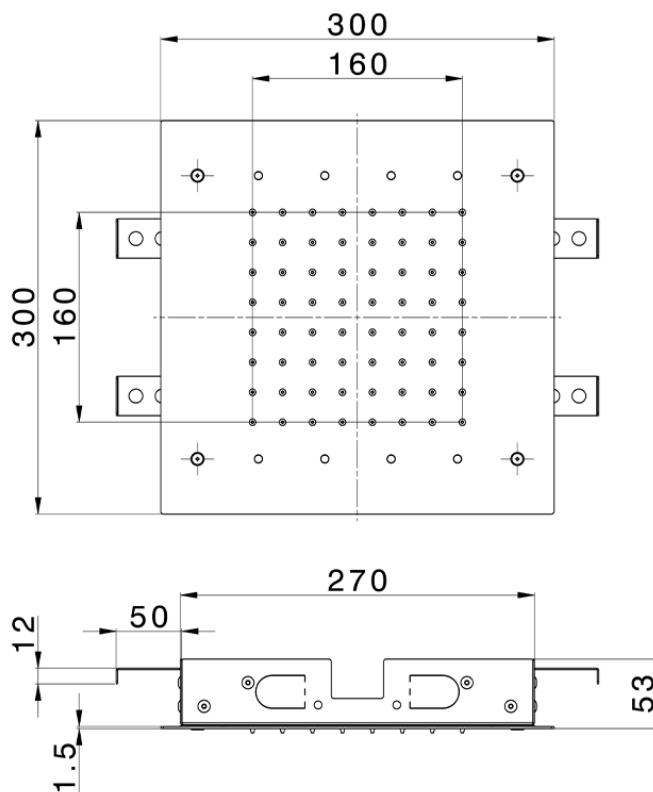

300x300 mm Ceiling showerheads ZEN SHOWER_ZS0C0365

ZS0C0365

<https://en.cisal.it/300x300-mm-ceiling-showerheads-zen-shower-zs0c0365>

2026-05-19