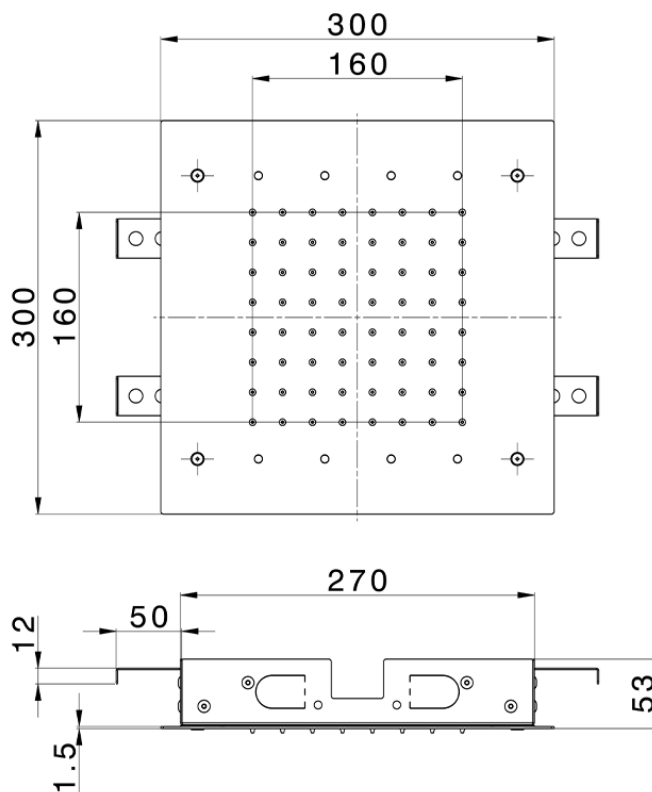

300x300 mm Ceiling showerheads ZEN SHOWER_ZS0C0365

ZS0C0365

<https://en.cisal.it/300x300-mm-ceiling-showerheads-zen-shower-zs0c0365>

2026-06-14