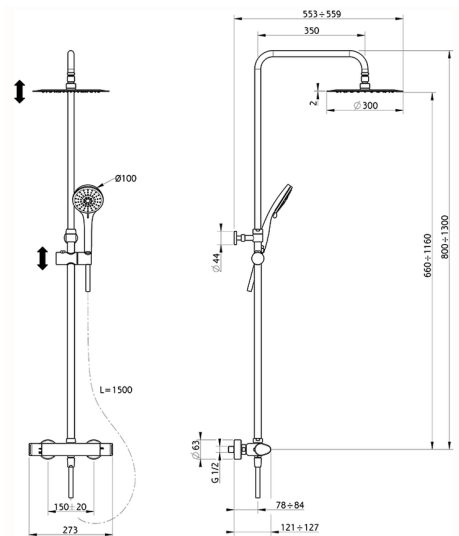

2-functions Thermostatic shower set SHOWER COLUMNS_A3C82090

MODEL **A3C82090**

2-functions Thermostatic shower set, 2 outlet devia stop, adjustable riser column, sliding handshower holder, 100 mm ABS 3 sprays handshower, D.300 mm INOX round showerhead, 150 cm smooth SILVERFLEX Flexible Hose

AVAILABLE FINISHINGS

CHARACTERISTICS

Cartridge Spare Parts **22.04A.AR - ZZ97279004**

Argo 2 (long filter) Thermostatic Valve

DeviaStop

The Cisal Devia Stop technology allows to adjust the water flow and to direct it to the selected output point (overhead soaker, hand shower, etc).