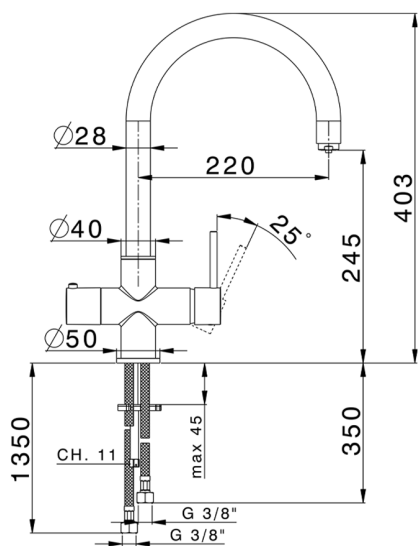

Single handle Kitchen AquaPura KITCHEN_CV000985

MODEL **CV000985**

Single handle Kitchen AquaPura, swivel spout, separated water supply: filtered and mains water, purified water opening control, filter, filter litre counter not included

AVAILABLE FINISHINGS

-  **21** 21 Chrome
-  **40** 40 Matt Black

CHARACTERISTICS

Cartridge Spare Parts **ZZ94034000**

35 mm Cartridge

EcoStop

EcoStop feature limits water flow to approximately 50% of maximum output with one point of resistance on setting. Push slightly past the middle stop only when full water output is required. This will save water up to 50%.

EnergySave

Thanks to the EnergySave device, only cold water will be drawn if the lever is operated in the central position, so that the water heater will not be engaged and no hot water wasted, leading to considerable savings in energy and costs. The temperature can be adjusted by rotating the lever to the left, until the desired temperature is reached.