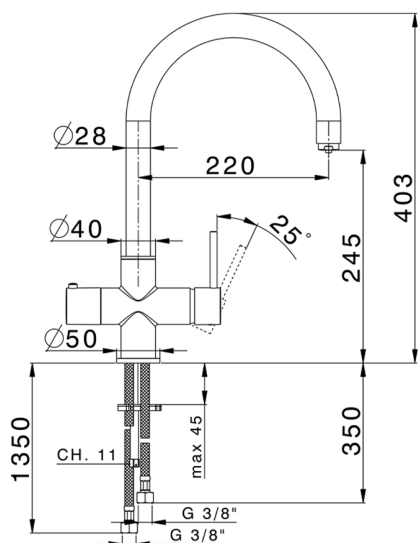

## Single handle Kitchen AquaPura KITCHEN\_CV000985

MODEL **CV000985**

Single handle Kitchen AquaPura, swivel spout, separated water supply: filtered and mains water, purified water opening control, filter, filter litre counter not included

### CHARACTERISTICS

Cartridge Spare Parts **ZZ94034000**

**35 mm Cartridge**

#### EcoStop

EcoStop feature limits water flow to approximately 50% of maximum output with one point of resistance on setting. Push slightly past the middle stop only when full water output is required. This will save water up to 50%.