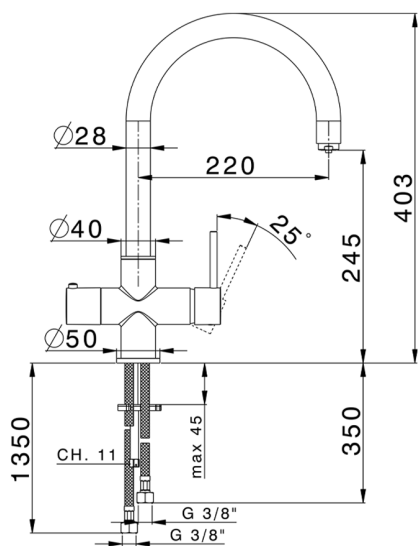

CHARACTERISTICS

Cartridge Spare Parts **ZZ94034000**

35 mm Cartridge

EcoStop

EcoStop feature limits water flow to approximately 50% of maximum output with one point of resistance on setting. Push slightly past the middle stop only when full water output is required. This will save water up to 50%.

EnergySave

Thanks to the EnergySave device, only cold water will be drawn if the lever is operated in the central position, so that the water heater will not be engaged and no hot water wasted, leading to considerable savings in energy and costs. The temperature can be adjusted by rotating the lever to the left, until the desired temperature is reached.

2026-05-20