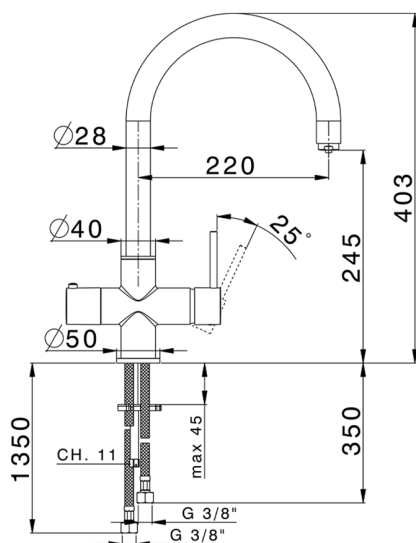

## Single handle Kitchen AquaPura KITCHEN\_CV000985

MODEL **CV000985**

Single handle Kitchen AquaPura, swivel spout, separated water supply: filtered and mains water, purified water opening control, filter, filter litre counter not included

### CHARACTERISTICS

Cartridge Spare Parts **ZZ94034000**

**35 mm Cartridge**

### EcoStop

EcoStop feature limits water flow to approximately 50% of maximum output with one point of resistance on setting. Push slightly past the middle stop only when full water output is required. This will save water up to 50%.