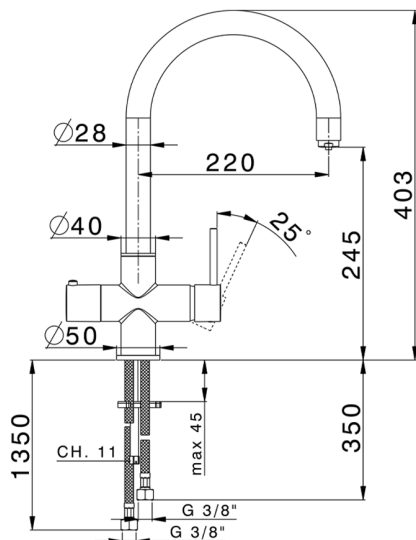

Single handle Kitchen AquaPura KITCHEN_CV000985

MODEL **CV000985**

Single handle Kitchen AquaPura, swivel spout, separated water supply: filtered and mains water, purified water opening control, filter, filter litre counter not included

AVAILABLE FINISHINGS

-  **21** 21 Chrome
-  **40** 40 Matt Black

CHARACTERISTICS

Cartridge Spare Parts **ZZ94034000**

35 mm Cartridge

EcoStop

EcoStop feature limits water flow to approximately 50% of maximum output with one point of resistance on setting. Push slightly past the middle stop only when full water output is required. This will save water up to 50%.

EnergySave

Thanks to the EnergySave device, only cold water will be drawn if the lever is operated in the central position, so that the water heater will not be engaged and no hot water wasted, leading to considerable savings in energy and costs. The temperature can be adjusted by rotating the lever to the left, until the desired temperature is reached.