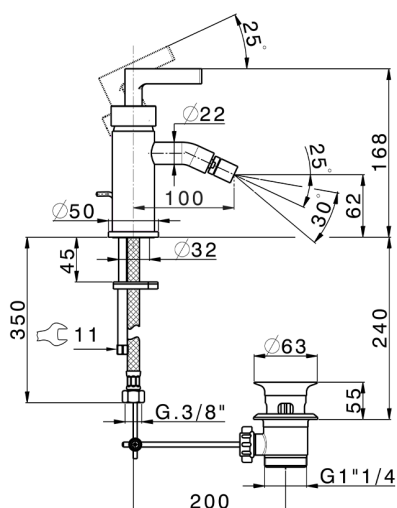

Single lever bidet mixer GRACE_GC000550

MODEL **GC000550**

Single lever bidet mixer, with 1"1/4 automatic pop-up waste, G.3/8" stainless steel flexible hoses

AVAILABLE FINISHINGS

-  **21** 21 Chrome
-  **2F** 2F Brushed Nickel
-  **2W** 2W Brushed Gold
-  **5H** 5H Dark Brass Brushed
-  **5L** 5L Brushed Black Titanium
-  **6T** 6T Chrome/Matt Black

CHARACTERISTICS

Cartridge Spare Parts **ZZ99672000**

35 mm Cartridge

EcoStop

EcoStop feature limits water flow to approximately 50% of maximum output with one point of resistance on setting. Push slightly past the middle stop only when full water output is required. This will save water up to 50%.