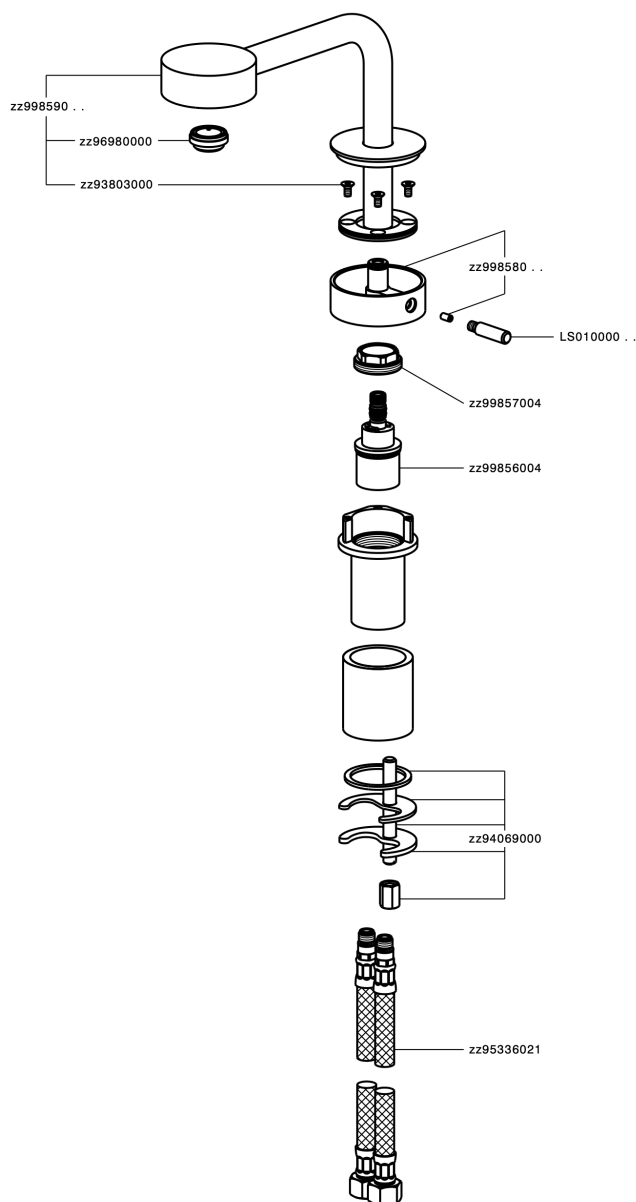

Single lever washbasin mixer SLIM_SM000730

MODEL **SM000730**

Single lever washbasin mixer, without automatic pop-up waste, G.3/8" stainless steel flexible hoses

AVAILABLE FINISHINGS

-  **40** 40 Matt Black
-  **4Q** 4Q Matt White
-  **6T** 6T Chrome/Matt Black
-  **7D** 7D Polished Nickel/Matt Black

CHARACTERISTICS

Cartridge Spare Parts **ZZ99856004**

27 mm Progressive single-lever cartridge

Required concealed parts **ZA007301**

Single lever washbasin mixer SLIM_SM000730

SM000730

<https://en.cisal.it/single-lever-washbasin-mixer-slim-sm000730>

Concealed thermostatic shower valve, 1-outlet CONCEALED_ZA007301

MODEL **ZA007301**

Concealed thermostatic shower valve,
1-outlet, Stopvalve with 1/2" outlet, without trim kit

AVAILABLE FINISHINGS

CHARACTERISTICS

Concealed **1**
Cartridge Spare Parts **24.04A.PP**
8x20 Plus P Thermostatic Valve

Piastra/Plate/Plaque/Platte/Placa
2-3mm: XX 25-40 YY 76-91
10mm: XX 16-31 YY 65-80

Thermostatic

The Cisal thermostatic is your personal water manager, helping you to handle, control and save water and energy.