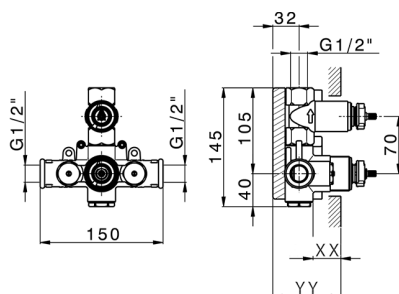

CHARACTERISTICS

Cartridge Spare Parts **ZZ99856004**

27 mm Progressive single-lever cartridge

Required concealed parts **ZA007301**

Single lever washbasin mixer SLIM_SM000730

SM000730

<https://en.cisal.it/single-lever-washbasin-mixer-slim-sm000730>

Concealed thermostatic shower valve, 1-outlet CONCEALED_ZA007301

MODEL **ZA007301**

Concealed thermostatic shower valve,
1-outlet, Stopvalve with 1/2" outlet, without trim kit

AVAILABLE FINISHINGS

CHARACTERISTICS

Concealed **1**
Cartridge Spare Parts **24.04A.PP**
8x20 Plus P Thermostatic Valve

Piastra/Plate/Plaque/Platte/Placa
2-3mm: XX 25-40 YY 76-91
10mm: XX 16-31 YY 65-80

Thermostatic

The Cisal thermostatic is your personal water manager, helping you to handle, control and save water and energy.