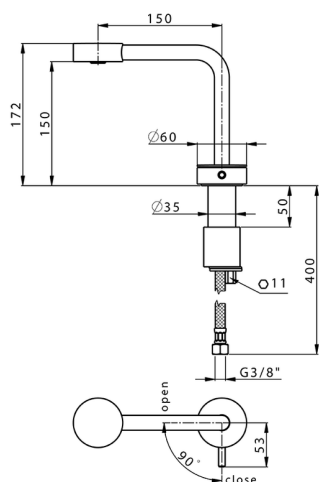

Single lever washbasin mixer SLIM_SM000730

MODEL **SM000730**

Single lever washbasin mixer, without automatic pop-up waste, G.3/8" stainless steel flexible hoses

AVAILABLE FINISHINGS

-  **40** 40 Matt Black
-  **4Q** 4Q Matt White
-  **6T** 6T Chrome/Matt Black
-  **7D** 7D Polished Nickel/Matt Black

CHARACTERISTICS

Cartridge Spare Parts **ZZ99856004**

27 mm Progressive single-lever cartridge

Required concealed parts **ZA007301**

Single lever washbasin mixer SLIM_SM000730

SM000730

<https://en.cisal.it/single-lever-washbasin-mixer-slim-sm000730>

Concealed thermostatic shower valve, 1-outlet CONCEALED_ZA007301

MODEL **ZA007301**

Concealed thermostatic shower valve,
1-outlet, Stopvalve with 1/2" outlet, without trim kit

AVAILABLE FINISHINGS

CHARACTERISTICS

Concealed **1**
Cartridge Spare Parts **24.04A.PP**
8x20 Plus P Thermostatic Valve

Piastra/Plate/Plaque/Platte/Placa
2-3mm: XX 25-40 YY 76-91
10mm: XX 16-31 YY 65-80

Thermostatic

The Cisal thermostatic is your personal water manager, helping you to handle, control and save water and energy.