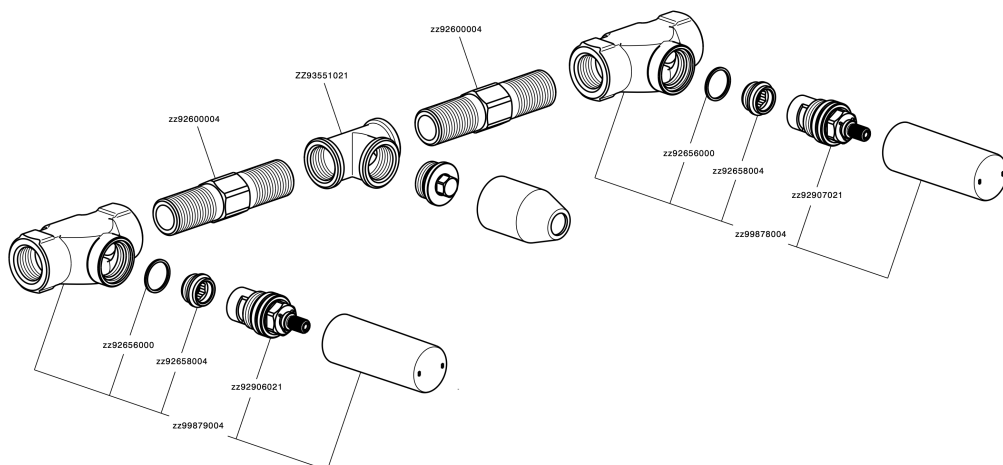

Exposed part for concealed washbasin mixer CHERIE_CF013510

CF013510

<https://en.cisal.it/exposed-part-for-concealed-washbasin-mixer-cherie-cf013510>

Concealed washbasin mixer CONCEALED_ZA033511

ZA033511

<https://en.cisal.it/concealed-washbasin-mixer-concealed-za033511>