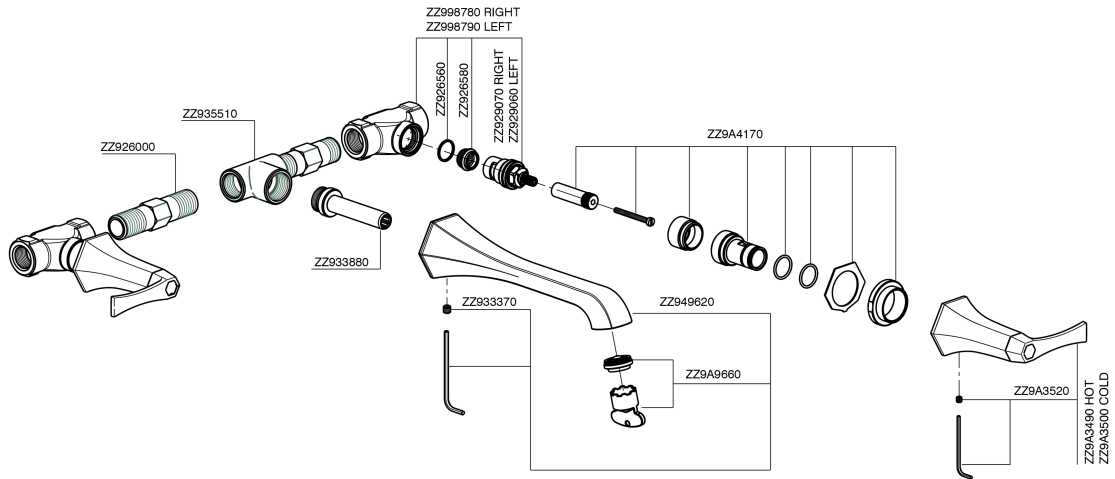

Exposed part for concealed washbasin mixer CHERIE_CF013510

CF013510

<https://en.cisal.it/exposed-part-for-concealed-washbasin-mixer-cherie-cf013510>

Concealed washbasin mixer CONCEALED_ZA033511

ZA033511

<https://en.cisal.it/concealed-washbasin-mixer-concealed-za033511>