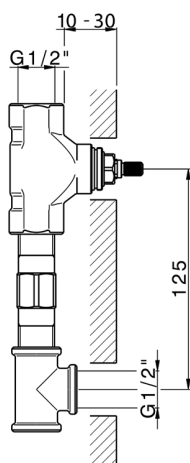

## Exposed part for concealed washbasin mixer CHERIE\_CF013510

CF013510

<https://en.cisal.it/exposed-part-for-concealed-washbasin-mixer-cherie-cf013510>

## Concealed washbasin mixer CONCEALED\_ZA033511

MODEL **ZA033511**

Concealed washbasin mixer, right headvalve - left headvalve

AVAILABLE FINISHINGS

 **04** 04 Without finishing

CHARACTERISTICS

Concealed **1**