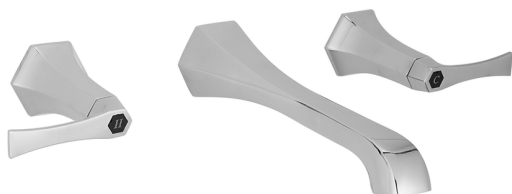

## Exposed part for concealed washbasin mixer **CHERIE\_CF013510**

MODEL **CF013510**

Exposed part for concealed washbasin mixer, without concealed part, for items ZA033511

### AVAILABLE FINISHINGS

- 
**6T** 6T Chrome/Matt Black
- 
**7C** 7C Gold/Matt Black
- 
**7D** 7D Polished Nickel/Matt Black
- 
**7E** 7E Rose Gold/Matt Black

## Exposed part for concealed washbasin mixer CHERIE\_CF013510

CF013510

<https://en.cisal.it/exposed-part-for-concealed-washbasin-mixer-cherie-cf013510>

## Concealed washbasin mixer CONCEALED\_ZA033511

MODEL **ZA033511**

Concealed washbasin mixer, right headvalve - left headvalve

AVAILABLE FINISHINGS

 **04** 04 Without finishing

CHARACTERISTICS

Concealed **1**