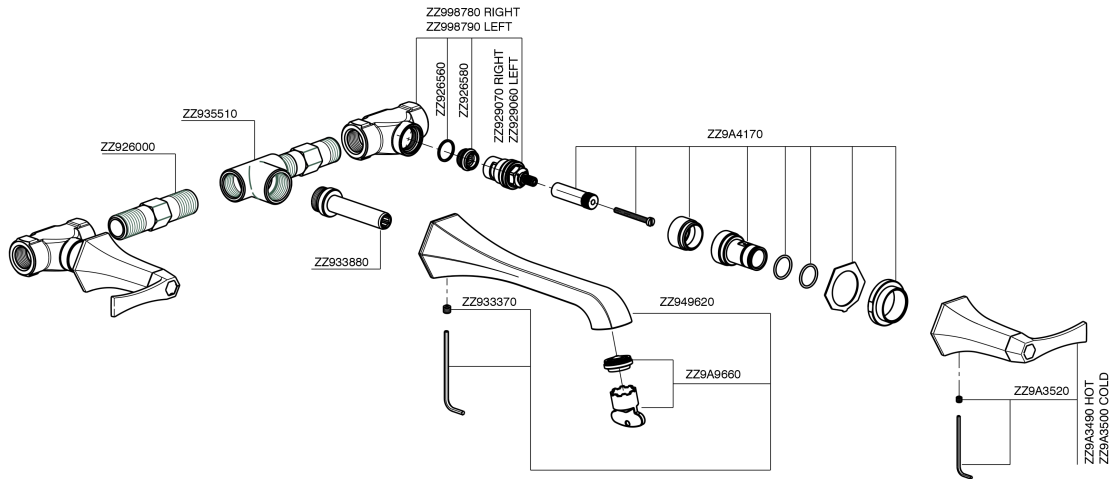

## Exposed part for concealed washbasin mixer **CHERIE\_CF013510**

MODEL **CF013510**

Exposed part for concealed washbasin mixer, without concealed part, for items ZA033511

### CHARACTERISTICS

Installation **Concealed**  
 Required concealed parts **ZA033511**

## Exposed part for concealed washbasin mixer CHERIE\_CF013510

CF013510

<https://en.cisal.it/exposed-part-for-concealed-washbasin-mixer-cherie-cf013510>

## Concealed washbasin mixer CONCEALED\_ZA033511

MODEL **ZA033511**

Concealed washbasin mixer, right headvalve - left headvalve

AVAILABLE FINISHINGS

 **04** 04 Without finishing

CHARACTERISTICS

Concealed **1**