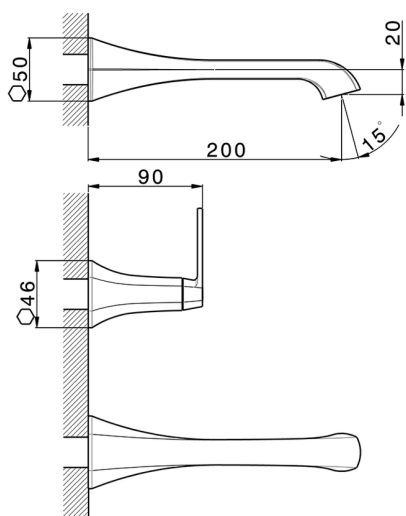

Exposed part for concealed washbasin mixer **CHERIE_CF013510**

MODEL **CF013510**

Exposed part for concealed washbasin mixer, without concealed part, for items ZA033511

AVAILABLE FINISHINGS

- **6T** 6T Chrome/Matt Black
- **7C** 7C Gold/Matt Black
- **7D** 7D Polished Nickel/Matt Black
- **7E** 7E Rose Gold/Matt Black

CHARACTERISTICS

Installation **Concealed**
Required concealed parts **ZA033511**