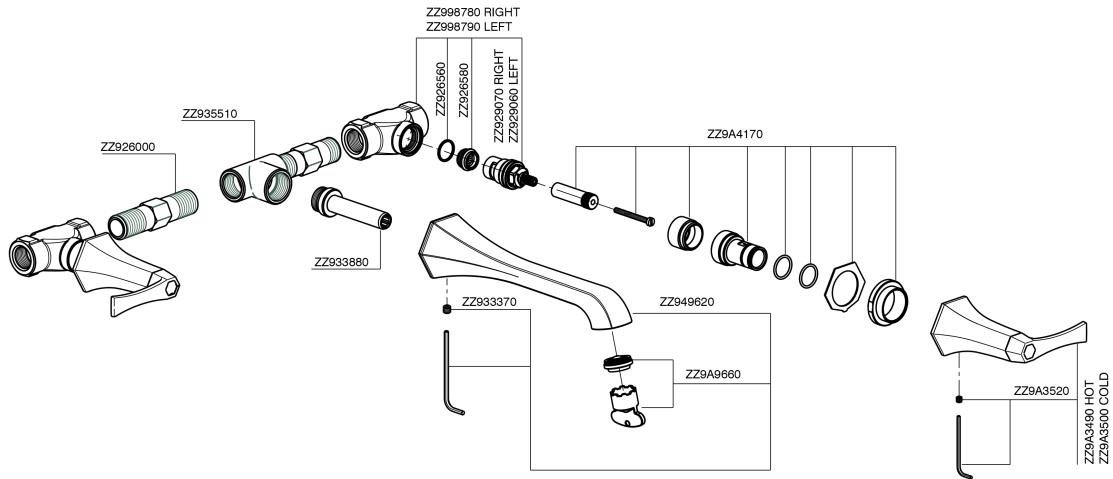

Exposed part for concealed washbasin mixer CHERIE_CF013510

CF013510

<https://en.cisal.it/exposed-part-for-concealed-washbasin-mixer-cherie-cf013510>

Concealed washbasin mixer CONCEALED_ZA033511

ZA033511

<https://en.cisal.it/concealed-washbasin-mixer-concealed-za033511>