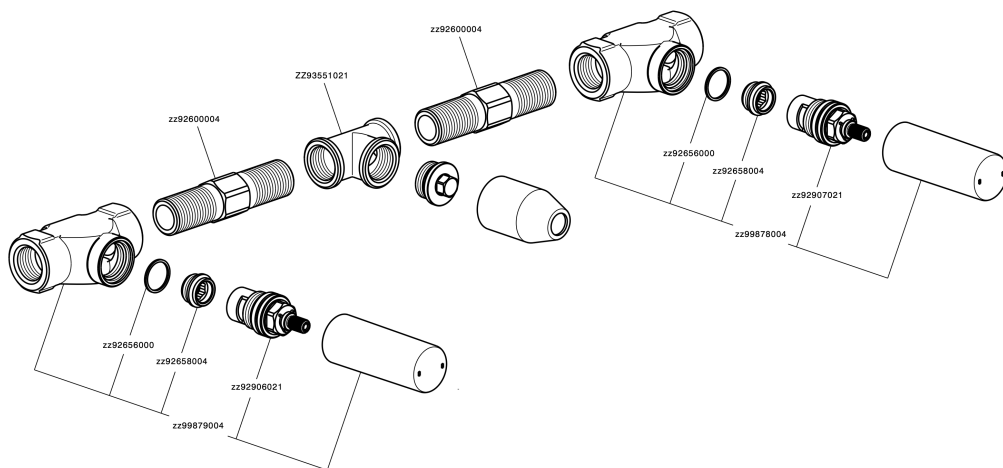

Exposed part for concealed washbasin mixer CHERIE_CF013510

CF013510

<https://en.cisal.it/exposed-part-for-concealed-washbasin-mixer-cherie-cf013510>

Concealed washbasin mixer CONCEALED_ZA033511

ZA033511

<https://en.cisal.it/concealed-washbasin-mixer-concealed-za033511>