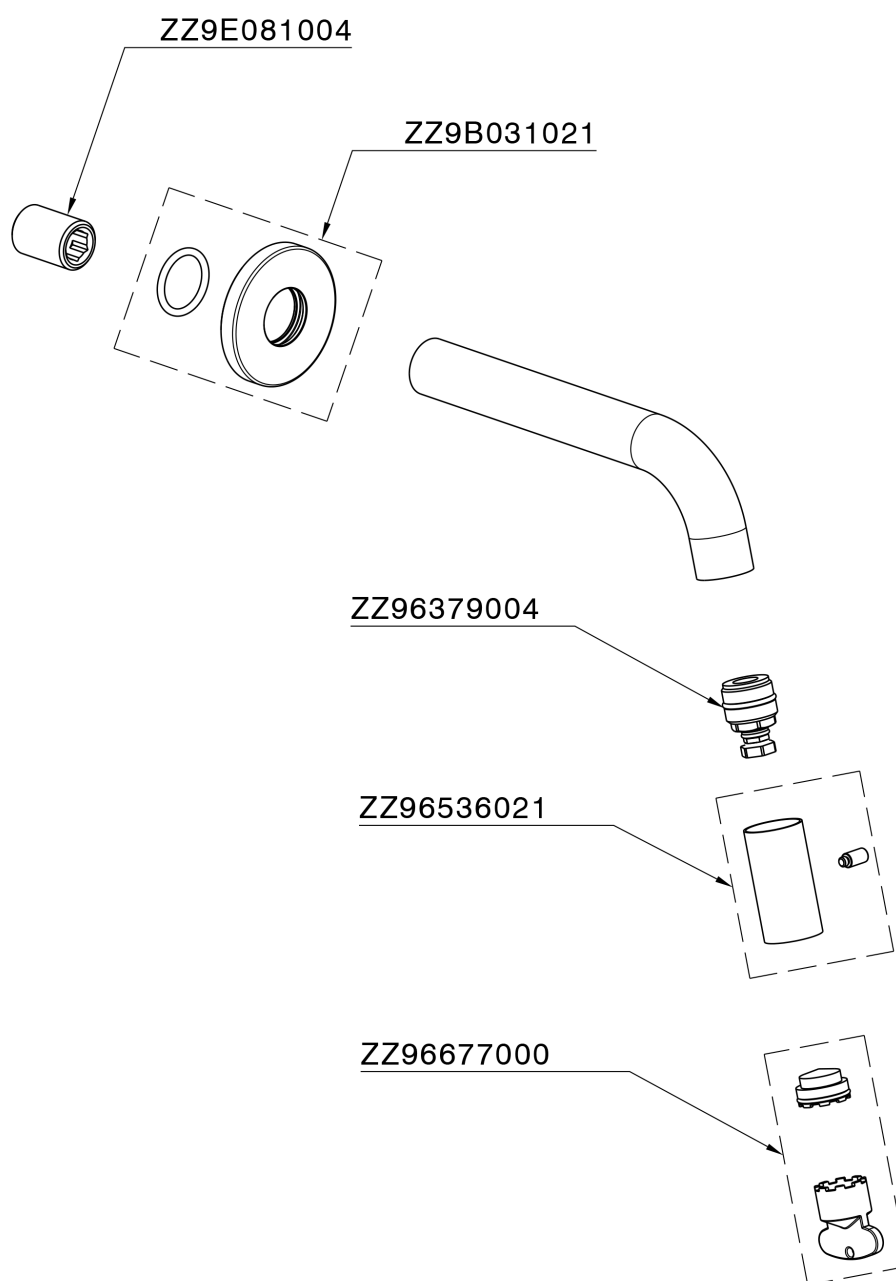

Exposed simple tap NUOVA LESS_LM001420

MODEL **LM001420**

Exposed simple tap, without pop-up waste

AVAILABLE FINISHINGS

CHARACTERISTICS

Installation **Concealed**

Required concealed parts **ZA004510**

Exposed simple tap NUOVA LESS_LM001420

LM001420

<https://en.cisal.it/exposed-simple-tap-nuova-less-lm001420>

Concealed part single lever free-standing CONCEALED_ZA004510

MODEL **ZA004510**

Concealed part single lever free-standing

AVAILABLE FINISHINGS

 **04** 04 Without finishing

CHARACTERISTICS

Concealed **1**

2026-06-13