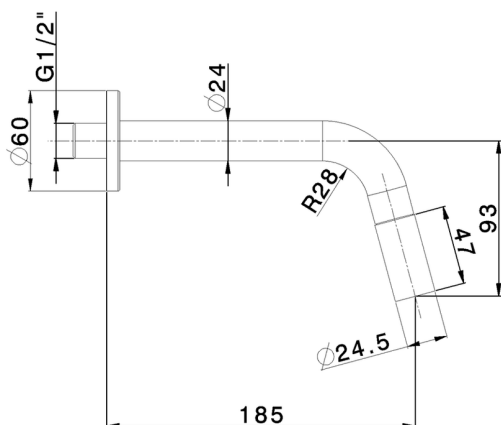

## Exposed simple tap NUOVA LESS\_LM001420

MODEL **LM001420**

Exposed simple tap, without pop-up waste

AVAILABLE FINISHINGS

CHARACTERISTICS

Installation **Concealed**

Required concealed parts **ZA004510**

## Exposed simple tap NUOVA LESS\_LM001420

LM001420

<https://en.cisal.it/exposed-simple-tap-nuova-less-lm001420>

## Concealed part single lever free-standing CONCEALED\_ZA004510

MODEL **ZA004510**

Concealed part single lever free-standing

AVAILABLE FINISHINGS

 **04** 04 Without finishing

CHARACTERISTICS

Concealed **1**