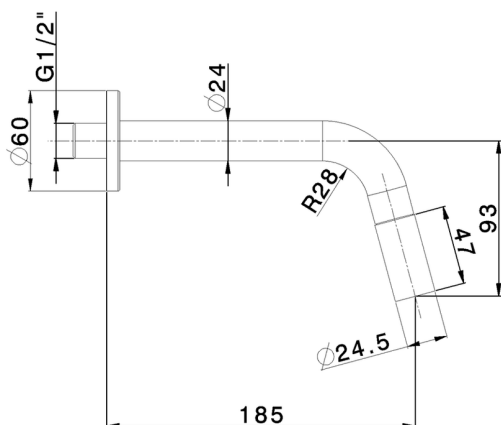

Exposed simple tap NUOVA LESS_LM001420

MODEL **LM001420**

Exposed simple tap, without pop-up waste

AVAILABLE FINISHINGS

CHARACTERISTICS

Installation **Concealed**

Required concealed parts **ZA004510**

Exposed simple tap NUOVA LESS_LM001420

LM001420

<https://en.cisal.it/exposed-simple-tap-nuova-less-lm001420>

Concealed part single lever free-standing CONCEALED_ZA004510

MODEL **ZA004510**

Concealed part single lever free-standing

AVAILABLE FINISHINGS