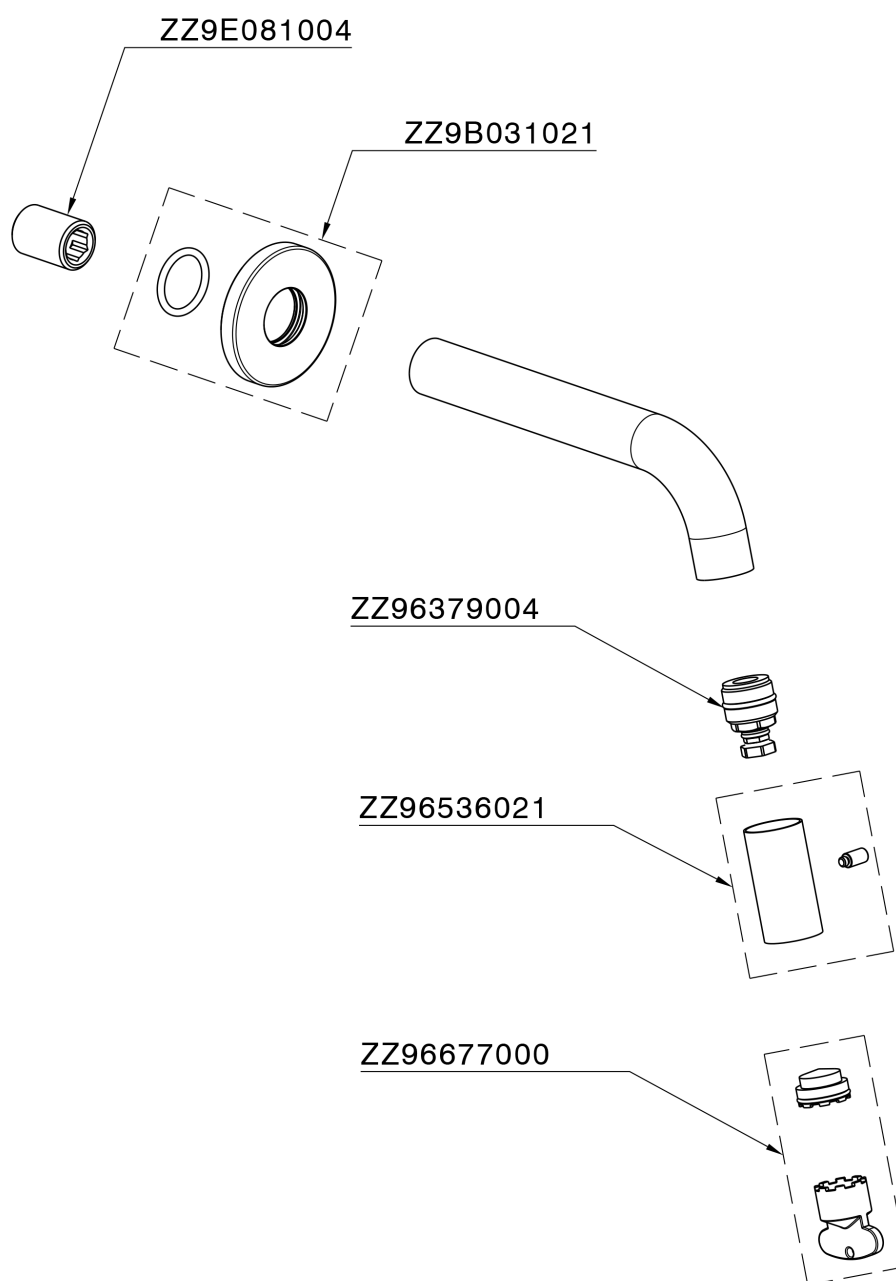

## Exposed simple tap NUOVA LESS\_LM001420

MODEL **LM001420**

Exposed simple tap, without pop-up waste

AVAILABLE FINISHINGS

CHARACTERISTICS

Installation **Concealed**

Required concealed parts **ZA004510**

## Exposed simple tap NUOVA LESS\_LM001420

LM001420

<https://en.cisal.it/exposed-simple-tap-nuova-less-lm001420>

## Concealed part single lever free-standing CONCEALED\_ZA004510

MODEL **ZA004510**

Concealed part single lever free-standing

AVAILABLE FINISHINGS

 **04** 04 Without finishing

CHARACTERISTICS

Concealed **1**