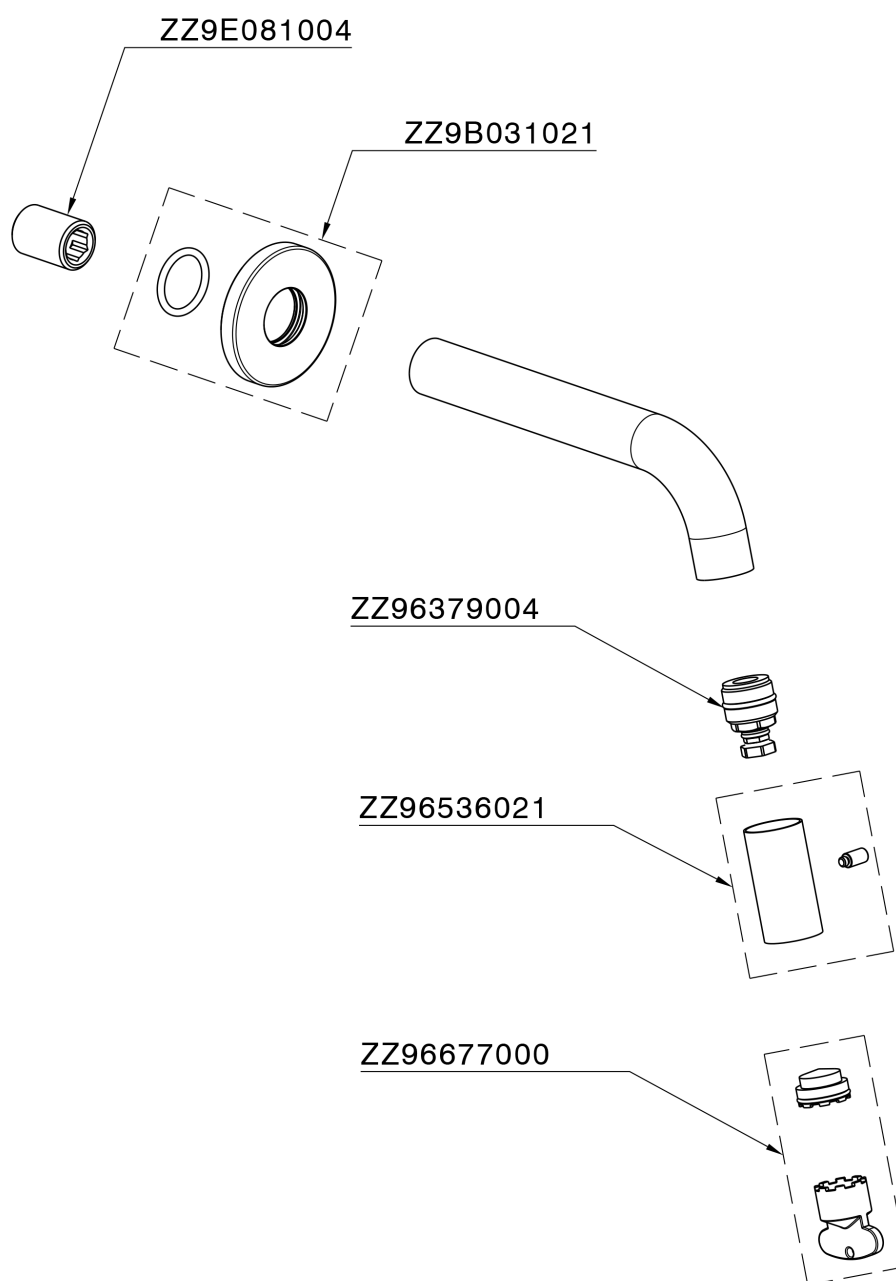

Exposed simple tap NUOVA LESS_LM001420

MODEL **LM001420**

Exposed simple tap, without pop-up waste

AVAILABLE FINISHINGS

CHARACTERISTICS

Installation **Concealed**

Required concealed parts **ZA004510**

Exposed simple tap NUOVA LESS_LM001420

LM001420

<https://en.cisal.it/exposed-simple-tap-nuova-less-lm001420>

Concealed part single lever free-standing CONCEALED_ZA004510

MODEL **ZA004510**

Concealed part single lever free-standing

AVAILABLE FINISHINGS

 **04** 04 Without finishing

CHARACTERISTICS

Concealed **1**

2026-05-19