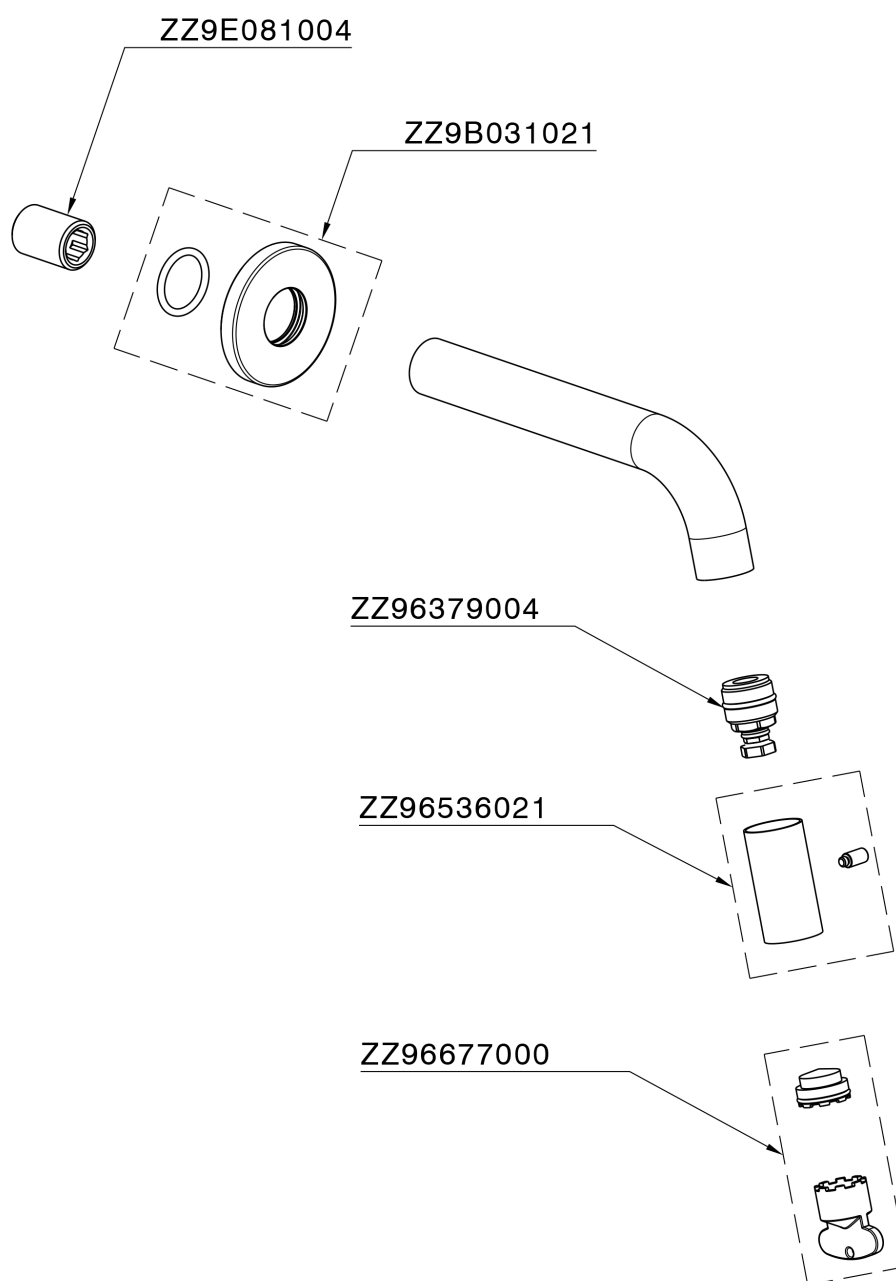

Exposed simple tap NUOVA LESS_LM001420

LM001420

<https://en.cisal.it/exposed-simple-tap-nuova-less-lm001420>

Concealed part single lever free-standing CONCEALED_ZA004510

ZA004510

<https://en.cisal.it/concealed-part-single-lever-free-standing-concealed-za004510>