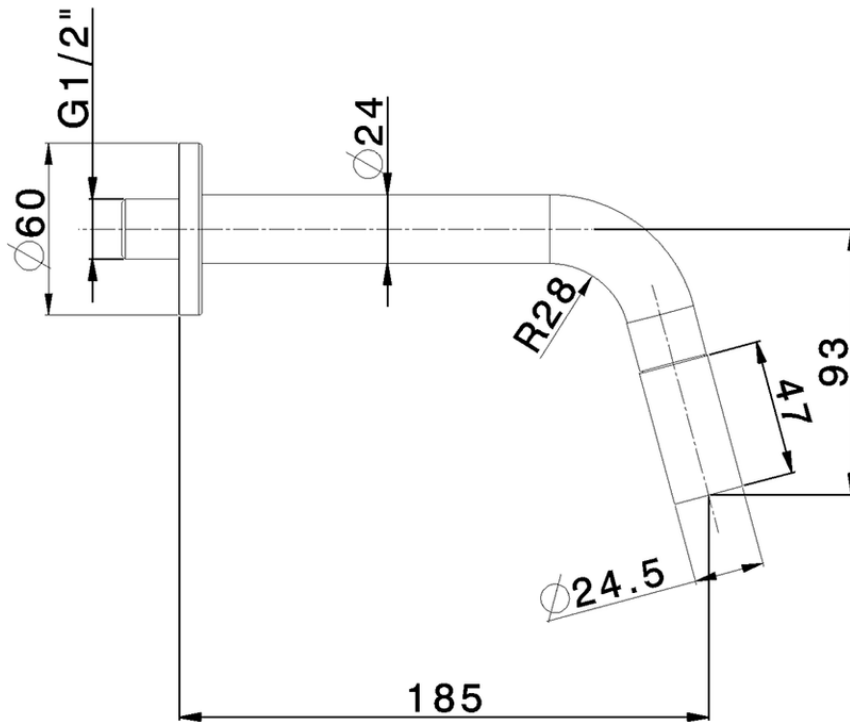

Exposed simple tap NUOVA LESS_LM001420

LM001420

<https://en.cisal.it/exposed-simple-tap-nuova-less-lm001420>

ZA004510

<https://en.cisal.it/concealed-part-single-lever-free-standing-concealed-za004510>

2026-04-06