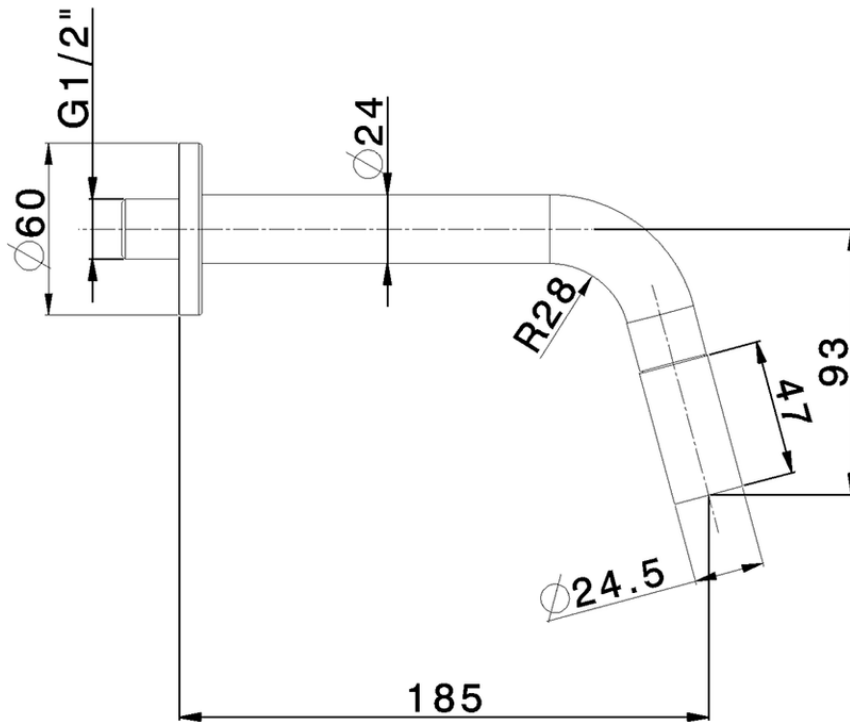

Exposed simple tap NUOVA LESS_LM001420

LM001420

<https://en.cisal.it/exposed-simple-tap-nuova-less-lm001420>

ZA004510

<https://en.cisal.it/concealed-part-single-lever-free-standing-concealed-za004510>

2026-04-27