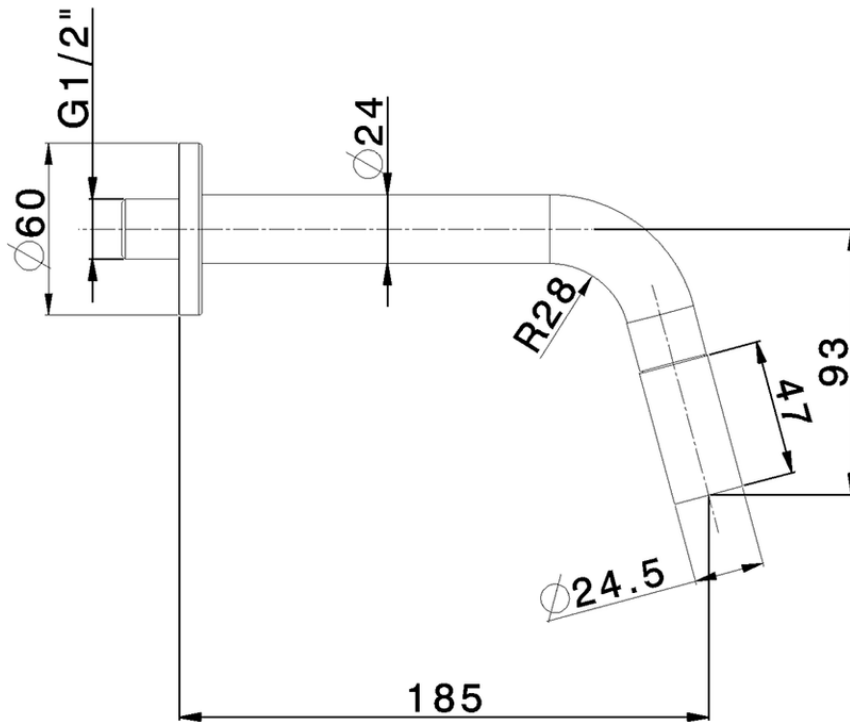

Exposed simple tap NUOVA LESS_LM001420

LM001420

<https://en.cisal.it/exposed-simple-tap-nuova-less-lm001420>

ZA004510

<https://en.cisal.it/concealed-part-single-lever-free-standing-concealed-za004510>

2026-06-13