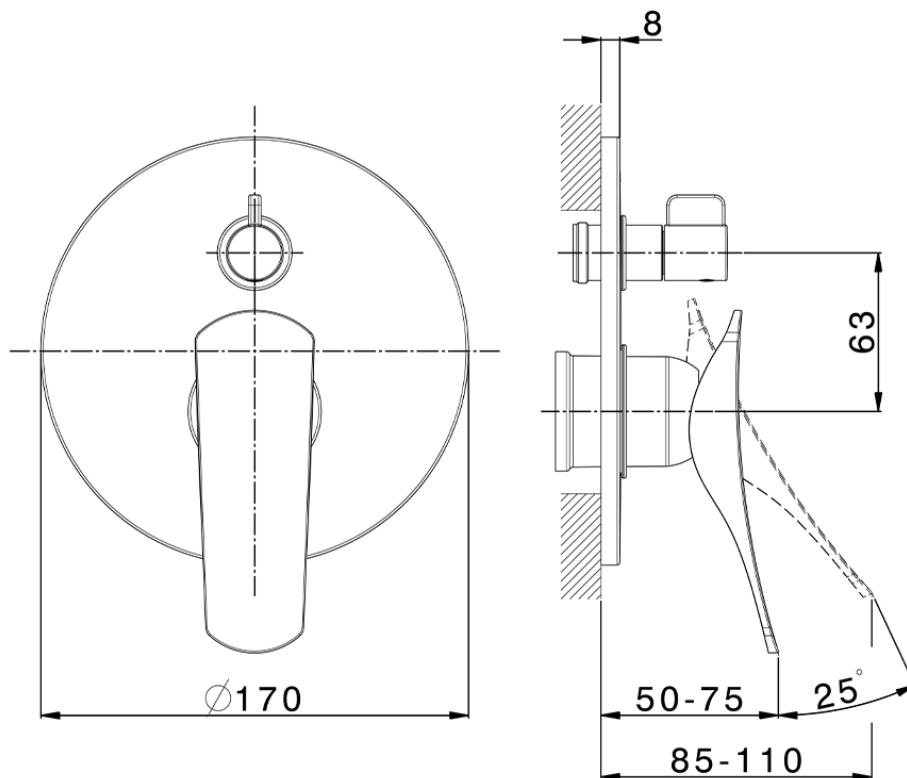

Exposed part for concealed S.L.bath-shower valve ROADSTER ACCENT_RA002300

RA002300

<https://en.cisal.it/exposed-part-for-concealed-s-l-bath-shower-valve-roadster-accent-ra002300>

2026-06-08