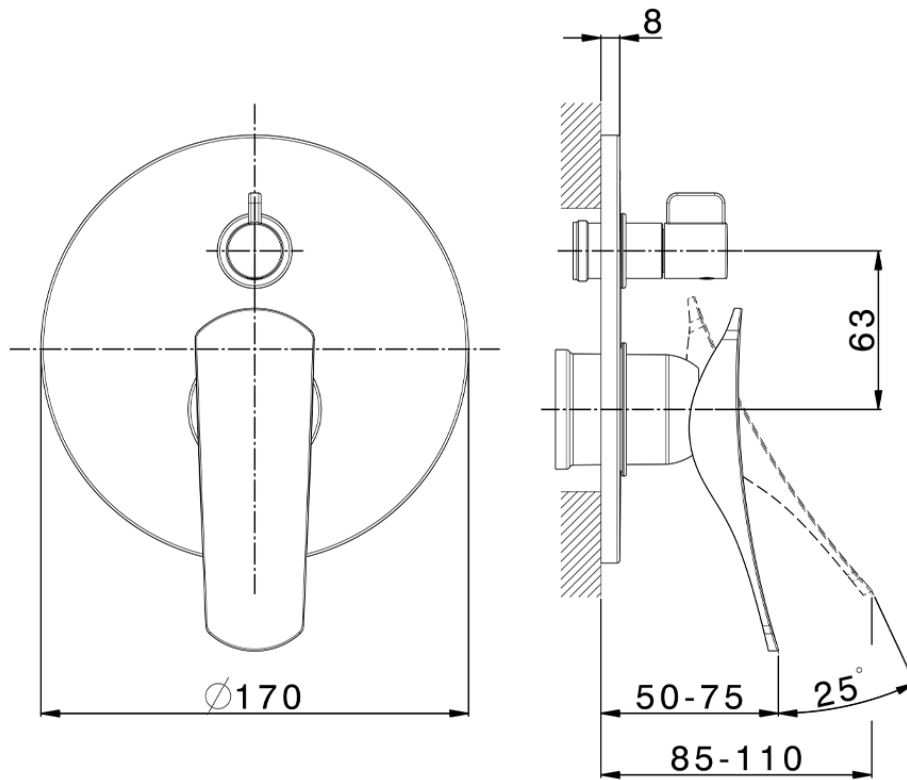

Exposed part for concealed S.L.bath-shower valve ROADSTER ACCENT_RA002300

RA002300

<https://en.cisal.it/exposed-part-for-concealed-s-l-bath-shower-valve-roadster-accent-ra002300>

2026-05-17