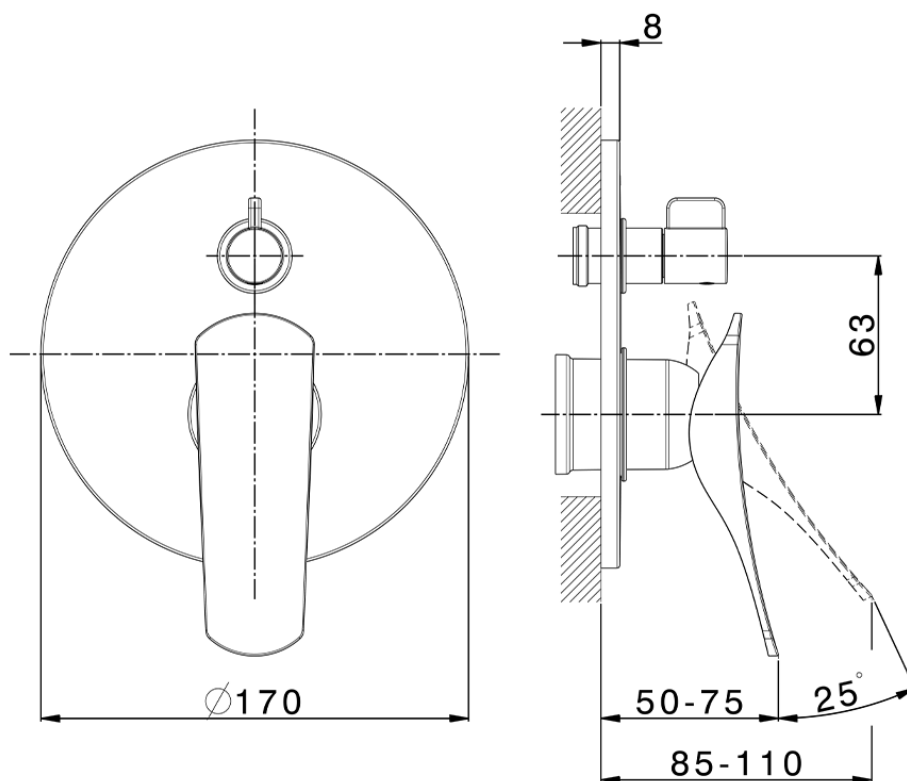

Exposed part for concealed S.L.bath-shower valve ROADSTER ACCENT_RA002300

RA002300

<https://en.cisal.it/exposed-part-for-concealed-s-l-bath-shower-valve-roadster-accent-ra002300>

2026-04-26