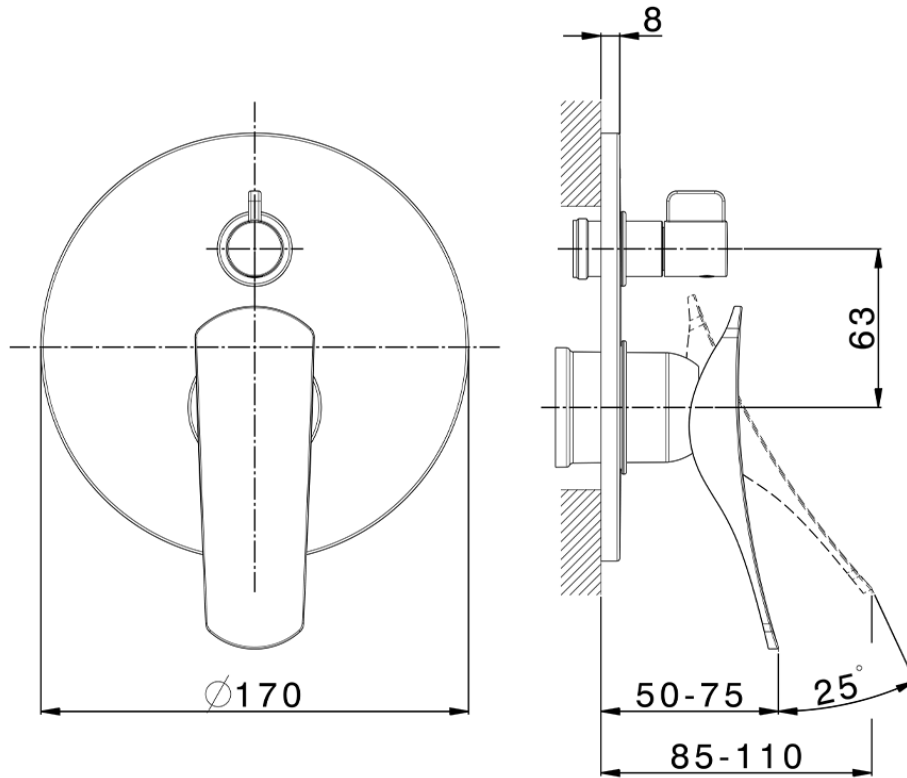

Exposed part for concealed S.L.bath-shower valve ROADSTER ACCENT_RA002300

RA002300

<https://en.cisal.it/exposed-part-for-concealed-s-l-bath-shower-valve-roadster-accent-ra002300>

2026-06-29