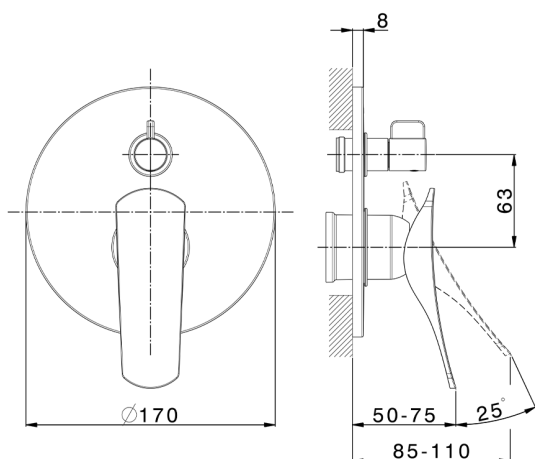

Exposed part for concealed S.L.bath-shower valve ROADSTER ACCENT_RA002300

MODEL **RA002300**

Exposed part for concealed S.L.bath-shower valve, 2-Way rotating diverter, without concealed part, for items Easy-Box ZA000230

AVAILABLE FINISHINGS

- **21** 21 Chrome
- **2B** 2B Polished Nickel
- **2F** 2F Brushed Nickel
- **2Q** 2Q Black Titanium
- **40** 40 Matt Black
- **4Q** 4Q Matt White

CHARACTERISTICS

Installation **Concealed**
Required concealed parts **ZA000230**

2026-06-14