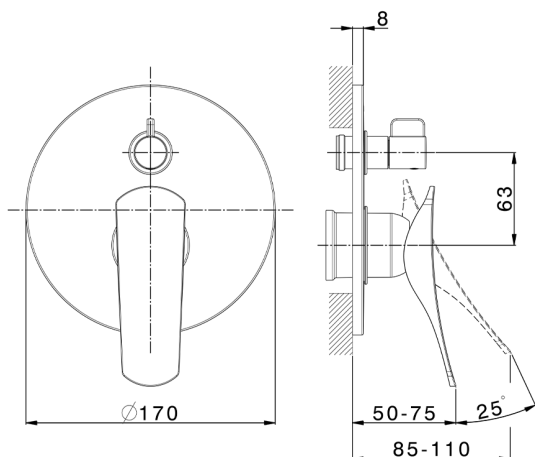

Exposed part for concealed S.L.bath-shower valve ROADSTER ACCENT_RA002300

MODEL **RA002300**

Exposed part for concealed S.L.bath-shower valve, 2-Way rotating diverter, without concealed part, for items Easy-Box ZA000230

AVAILABLE FINISHINGS

- **21** 21 Chrome
- **2B** 2B Polished Nickel
- **2F** 2F Brushed Nickel
- **2Q** 2Q Black Titanium
- **40** 40 Matt Black
- **4Q** 4Q Matt White

CHARACTERISTICS

Installation **Concealed**
Required concealed parts **ZA000230**

2026-06-13