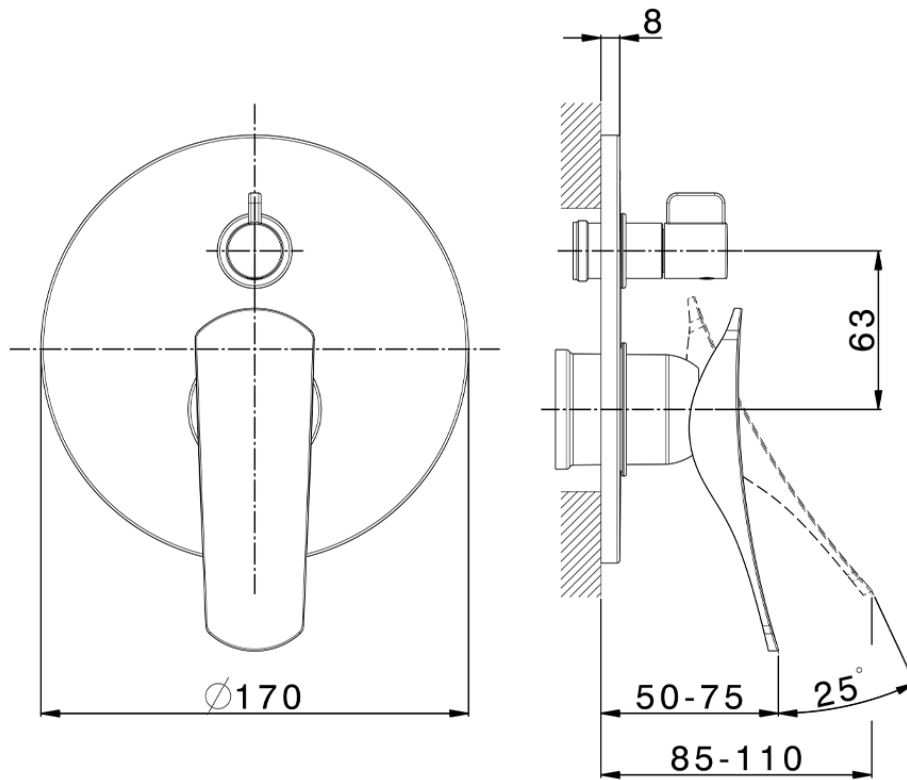

## Exposed part for concealed S.L.bath-shower valve ROADSTER ACCENT\_RA002300

RA002300

<https://en.cisal.it/exposed-part-for-concealed-s-l-bath-shower-valve-roadster-accent-ra002300>

2026-04-06