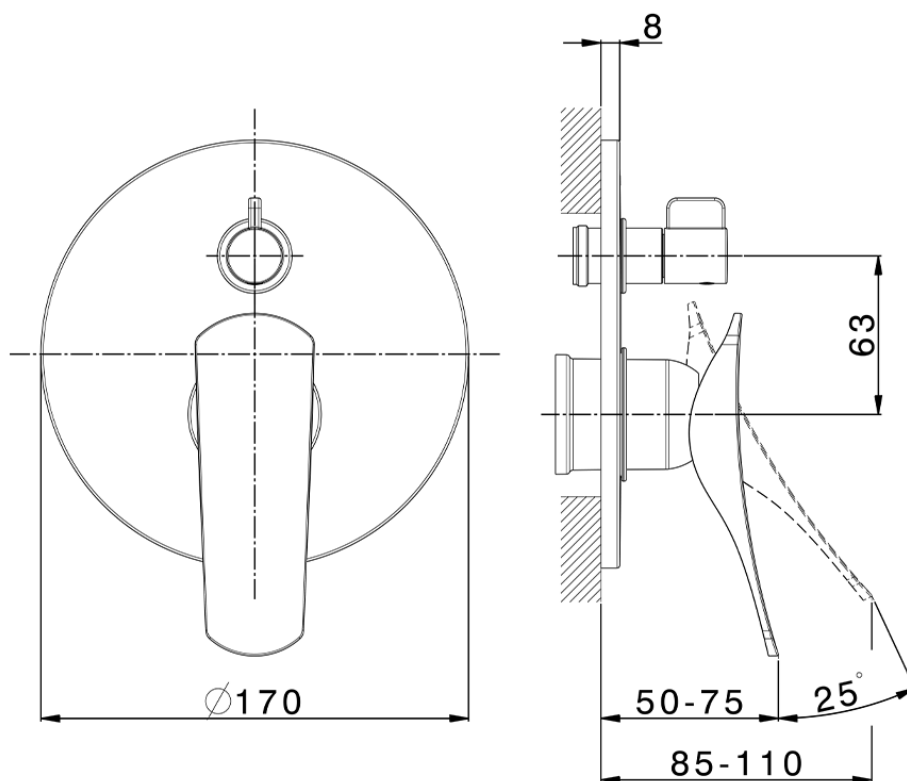

## Exposed part for concealed S.L.bath-shower valve ROADSTER ACCENT\_RA002300

RA002300

<https://en.cisal.it/exposed-part-for-concealed-s-l-bath-shower-valve-roadster-accent-ra002300>

2026-04-26