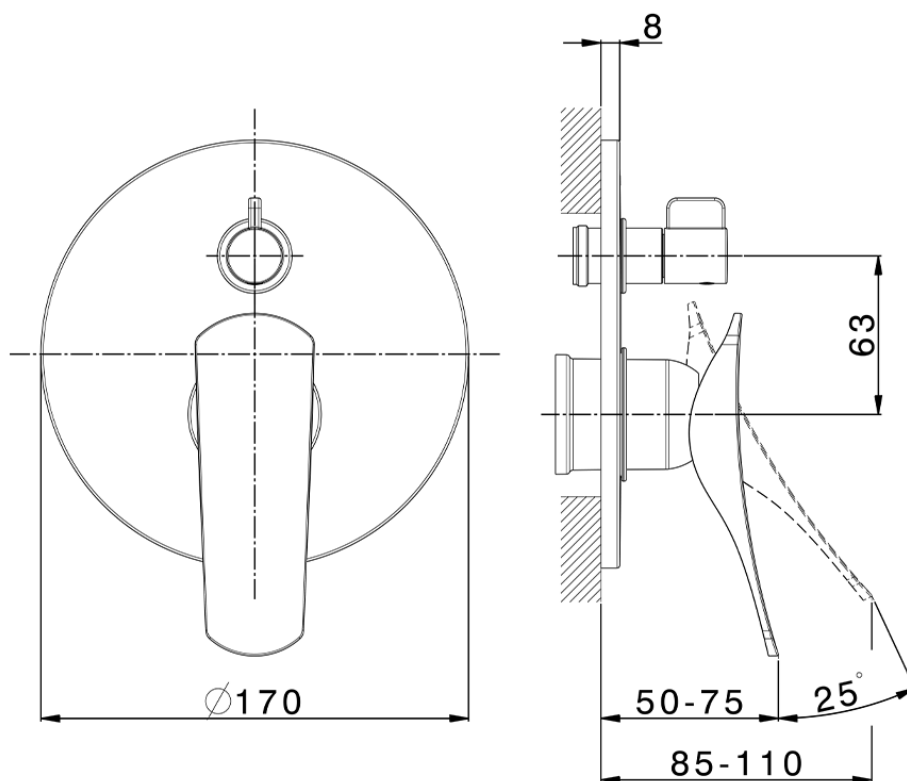

Exposed part for concealed S.L.bath-shower valve ROADSTER ACCENT_RA002300

RA002300

<https://en.cisal.it/exposed-part-for-concealed-s-l-bath-shower-valve-roadster-accent-ra002300>

2026-06-14