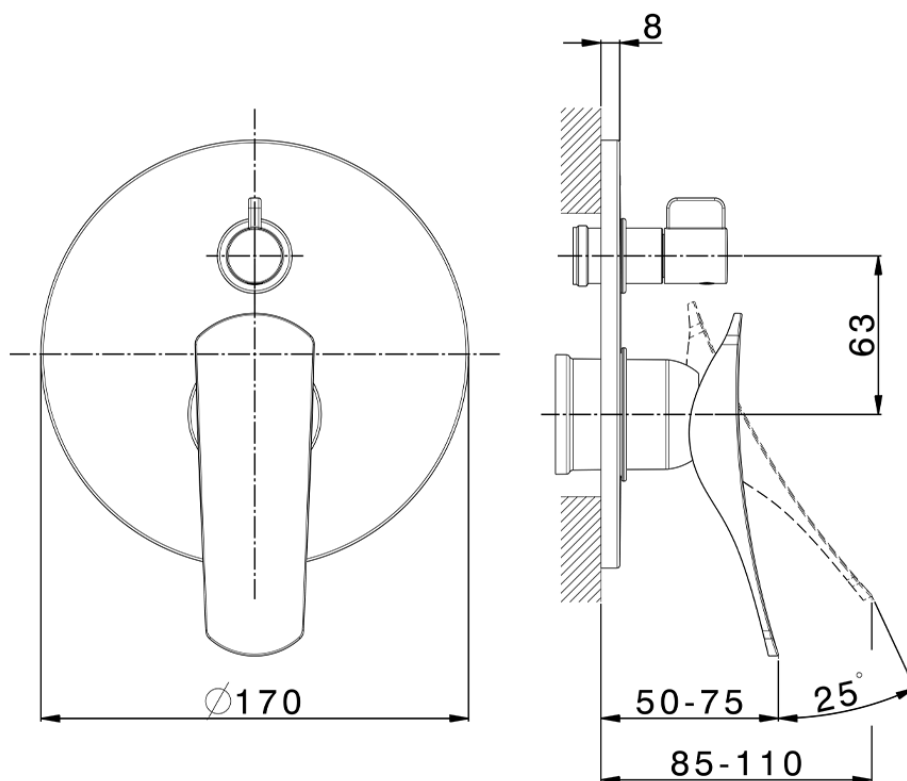

Exposed part for concealed S.L.bath-shower valve ROADSTER ACCENT_RA002300

RA002300

<https://en.cisal.it/exposed-part-for-concealed-s-l-bath-shower-valve-roadster-accent-ra002300>

2026-04-06