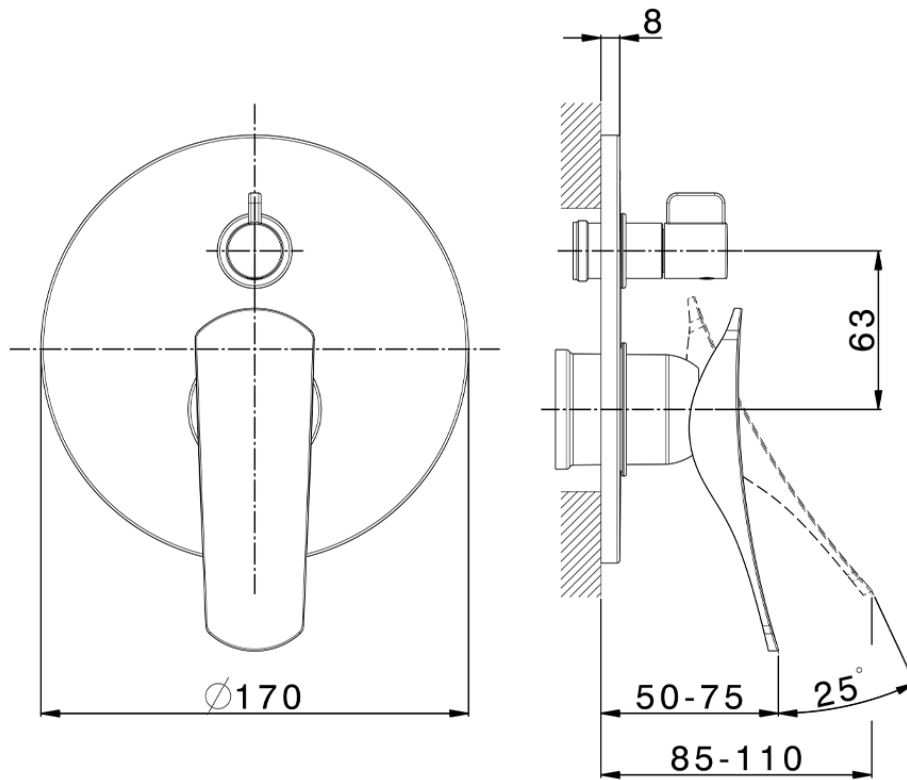

Exposed part for concealed S.L.bath-shower valve ROADSTER ACCENT_RA002300

RA002300

<https://en.cisal.it/exposed-part-for-concealed-s-l-bath-shower-valve-roadster-accent-ra002300>

2026-04-06