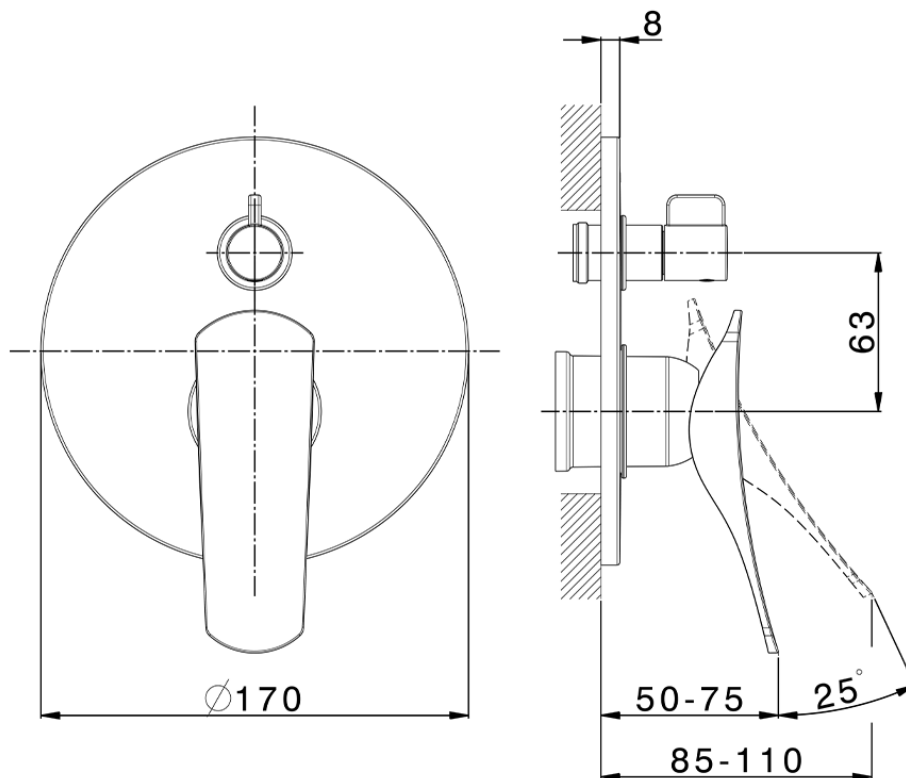

## Exposed part for concealed S.L.bath-shower valve ROADSTER ACCENT\_RA002300

RA002300

<https://en.cisal.it/exposed-part-for-concealed-s-l-bath-shower-valve-roadster-accent-ra002300>

2026-06-13