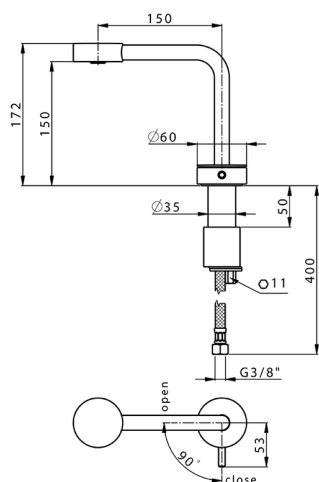

## Single lever washbasin mixer SLIM\_SM000730

MODEL **SM000730**

Single lever washbasin mixer, without automatic pop-up waste, G.3/8" stainless steel flexible hoses

### CHARACTERISTICS

Cartridge Spare Parts **ZZ99856004**

**27 mm Progressive single-lever cartridge**

Required concealed parts **ZA007301**

## Concealed thermostatic shower valve, 1-outlet CONCEALED\_ZA007301

MODEL **ZA007301**

Concealed thermostatic shower valve,  
1-outlet, Stopvalve with 1/2" outlet, without trim kit

AVAILABLE FINISHINGS

**04** 04 Without finishing

CHARACTERISTICS

Concealed **1**  
Cartridge Spare Parts **24.04A.PP**

**8x20 Plus P Thermostatic Valve**

Piastra/Plate/Plaque/Platte/Placa

2-3mm: XX 25-40 YY 76-91

10mm: XX 16-31 YY 65-80