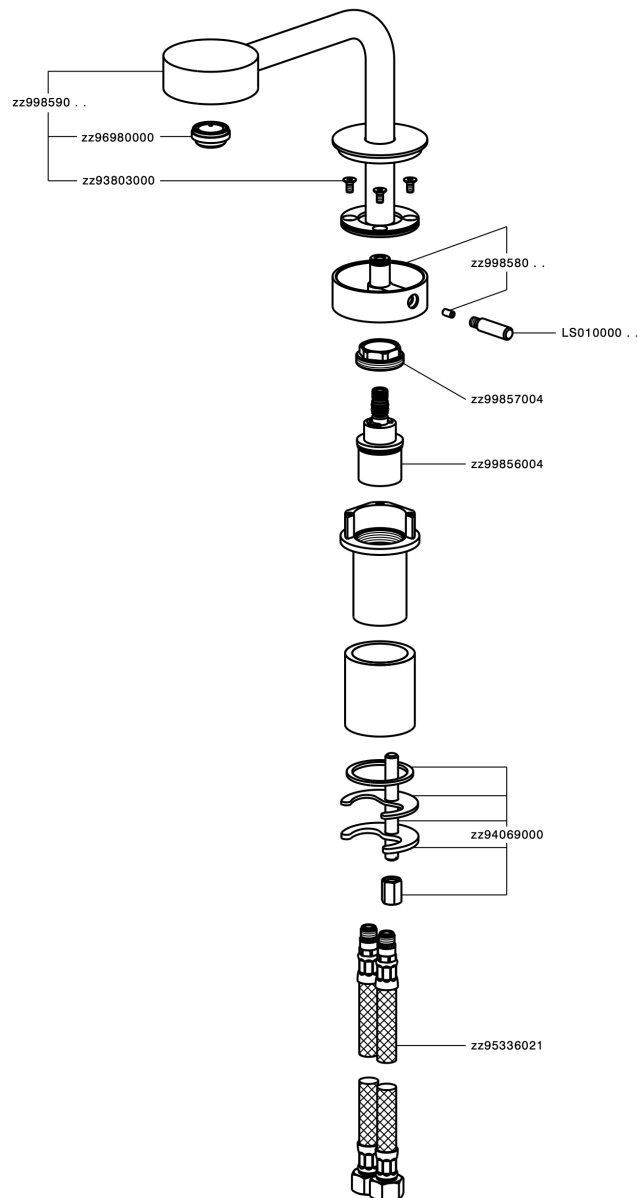

### CHARACTERISTICS

Cartridge Spare Parts **ZZ99856004**

**27 mm Progressive single-lever cartridge**

Required concealed parts **ZA007301**

## Single lever washbasin mixer SLIM\_SM000730

SM000730

<https://en.cisal.it/single-lever-washbasin-mixer-slim-sm000730>

## Concealed thermostatic shower valve, 1-outlet CONCEALED\_ZA007301

MODEL **ZA007301**

Concealed thermostatic shower valve,  
1-outlet, Stopvalve with 1/2" outlet, without trim kit

AVAILABLE FINISHINGS

**04** 04 Without finishing

CHARACTERISTICS

Concealed **1**  
Cartridge Spare Parts **24.04A.PP**

**8x20 Plus P Thermostatic Valve**

Piastra/Plate/Plaque/Platte/Placa

2-3mm: XX 25-40 YY 76-91

10mm: XX 16-31 YY 65-80