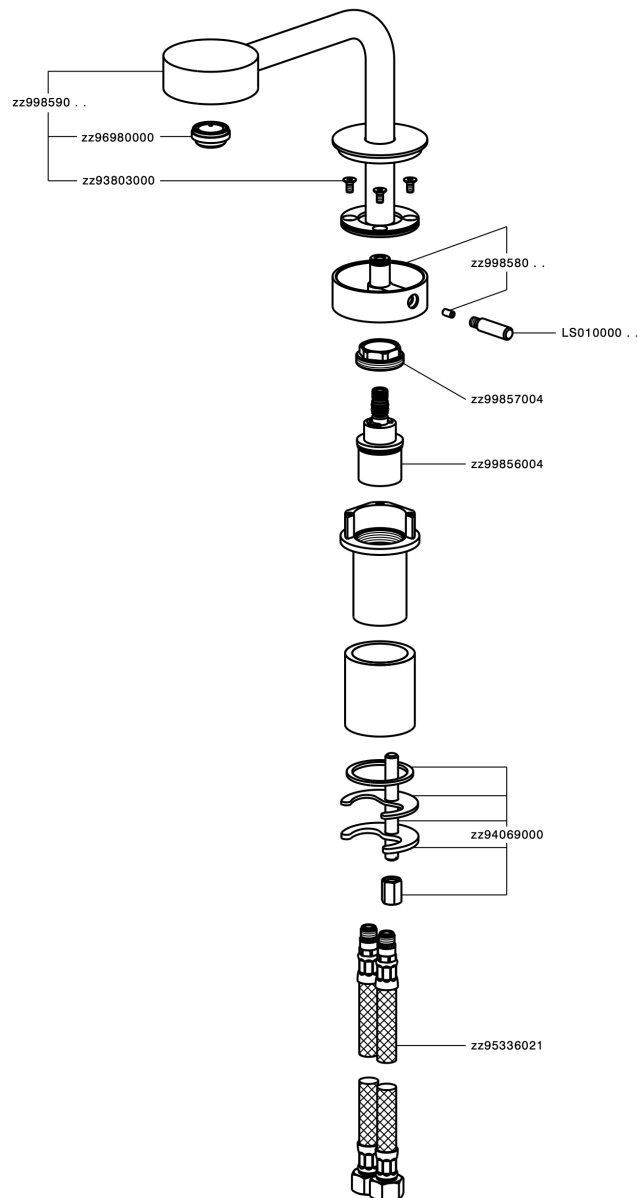

### CHARACTERISTICS

Cartridge Spare Parts **ZZ99856004**

**27 mm Progressive single-lever cartridge**

Required concealed parts **ZA007301**

## Single lever washbasin mixer SLIM\_SM000730

SM000730

<https://en.cisal.it/single-lever-washbasin-mixer-slim-sm000730>

## Concealed thermostatic shower valve, 1-outlet CONCEALED\_ZA007301

MODEL **ZA007301**

Concealed thermostatic shower valve,  
1-outlet, Stopvalve with 1/2" outlet, without trim kit

AVAILABLE FINISHINGS

CHARACTERISTICS

Concealed **1**  
Cartridge Spare Parts **24.04A.PP**  
**8x20 Plus P Thermostatic Valve**

Piastra/Plate/Plaque/Platte/Placa  
2-3mm: XX 25-40 YY 76-91  
10mm: XX 16-31 YY 65-80