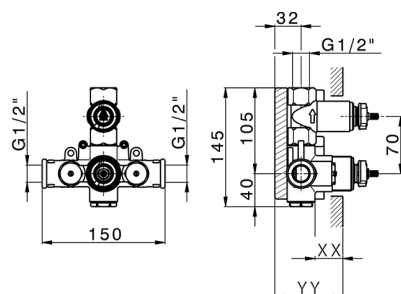

## Concealed thermostatic shower valve, 1-outlet CONCEALED\_ZA007301

MODEL **ZA007301**

Concealed thermostatic shower valve,  
1-outlet, Stopvalve with 1/2" outlet, without trim kit

AVAILABLE FINISHINGS

CHARACTERISTICS

Concealed **1**  
Cartridge Spare Parts **24.04A.PP**  
**8x20 Plus P Thermostatic Valve**

Piastra/Plate/Plaque/Platte/Placa  
2-3mm: XX 25-40 YY 76-91  
10mm: XX 16-31 YY 65-80