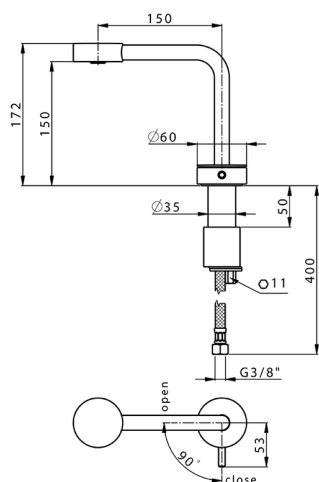

## Single lever washbasin mixer SLIM\_SM000730

MODEL **SM000730**

Single lever washbasin mixer, without automatic pop-up waste, G.3/8" stainless steel flexible hoses

### CHARACTERISTICS

Cartridge Spare Parts **ZZ99856004**

**27 mm Progressive single-lever cartridge**

Required concealed parts **ZA007301**

## Concealed thermostatic shower valve, 1-outlet CONCEALED\_ZA007301

MODEL **ZA007301**

Concealed thermostatic shower valve,  
1-outlet, Stopvalve with 1/2" outlet, without trim kit

AVAILABLE FINISHINGS

CHARACTERISTICS

Concealed **1**  
Cartridge Spare Parts **24.04A.PP**  
**8x20 Plus P Thermostatic Valve**

Piastra/Plate/Plaque/Platte/Placa  
2-3mm: XX 25-40 YY 76-91  
10mm: XX 16-31 YY 65-80