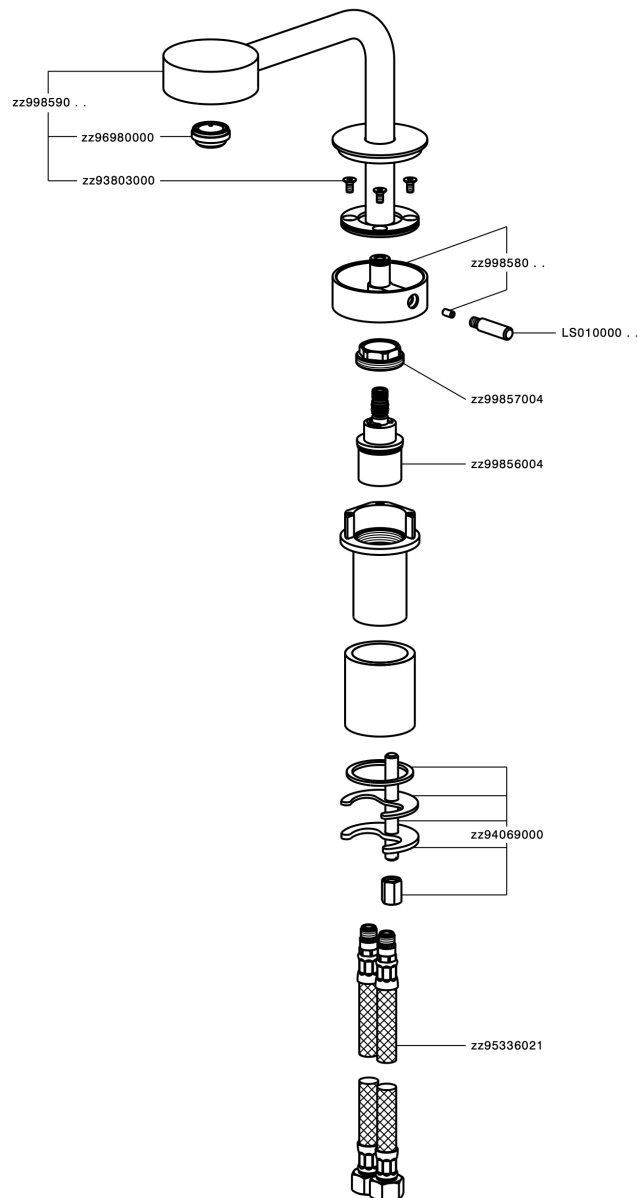

Single lever washbasin mixer SLIM_SM000730

MODEL **SM000730**

Single lever washbasin mixer, without automatic pop-up waste, G.3/8" stainless steel flexible hoses

AVAILABLE FINISHINGS

-  **40** 40 Matt Black
-  **4Q** 4Q Matt White
-  **6T** 6T Chrome/Matt Black
-  **7D** 7D Polished Nickel/Matt Black

CHARACTERISTICS

Cartridge Spare Parts **ZZ99856004**

27 mm Progressive single-lever cartridge

Required concealed parts **ZA007301**

Single lever washbasin mixer SLIM_SM000730

SM000730

<https://en.cisal.it/single-lever-washbasin-mixer-slim-sm000730>

Concealed thermostatic shower valve, 1-outlet CONCEALED_ZA007301

MODEL **ZA007301**

Concealed thermostatic shower valve,
1-outlet, Stopvalve with 1/2" outlet, without trim kit

AVAILABLE FINISHINGS

04 04 Without finishing

CHARACTERISTICS

Concealed **1**
Cartridge Spare Parts **24.04A.PP**

8x20 Plus P Thermostatic Valve

Piastra/Plate/Plaque/Platte/Placa
2-3mm: XX 25-40 YY 76-91
10mm: XX 16-31 YY 65-80

Thermostatic

The Cisal thermostatic is your personal water manager, helping you to handle, control and save water and energy.