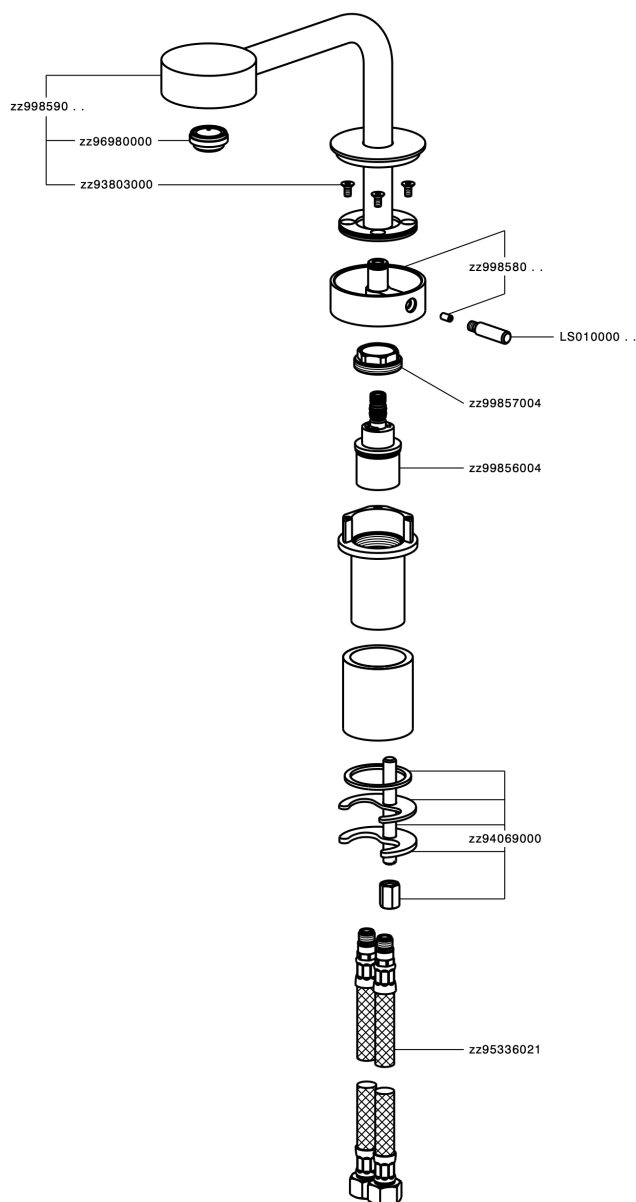

### CHARACTERISTICS

Cartridge Spare Parts **ZZ99856004**

**27 mm Progressive single-lever cartridge**

Required concealed parts **ZA007301**

## Single lever washbasin mixer SLIM\_SM000730

SM000730

<https://en.cisal.it/single-lever-washbasin-mixer-slim-sm000730>

## Concealed thermostatic shower valve, 1-outlet CONCEALED\_ZA007301

MODEL **ZA007301**

Concealed thermostatic shower valve,  
1-outlet, Stopvalve with 1/2" outlet, without trim kit

AVAILABLE FINISHINGS

CHARACTERISTICS

Concealed **1**  
Cartridge Spare Parts **24.04A.PP**  
**8x20 Plus P Thermostatic Valve**

Piastra/Plate/Plaque/Platte/Placa  
2-3mm: XX 25-40 YY 76-91  
10mm: XX 16-31 YY 65-80