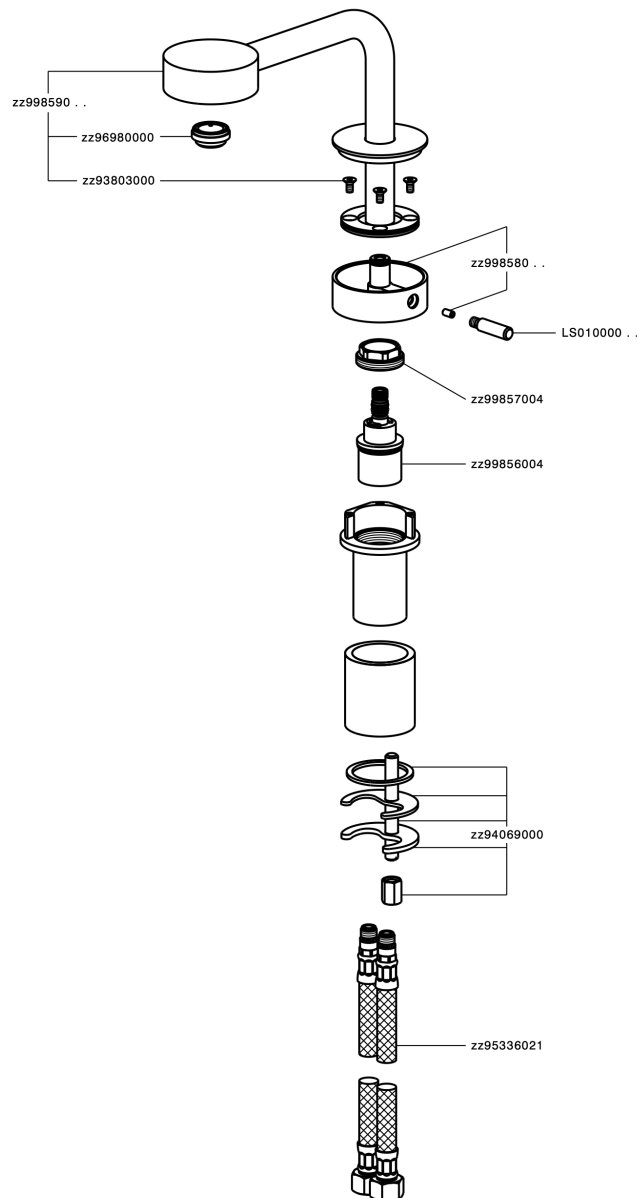

## Single lever washbasin mixer SLIM\_SM000730

SM000730

<https://en.cisal.it/single-lever-washbasin-mixer-slim-sm000730>

## Concealed thermostatic shower valve, 1-outlet CONCEALED\_ZA007301

ZA007301

<https://en.cisal.it/concealed-thermostatic-shower-valve-1-outlet-concealed-za007301>

2026-05-17