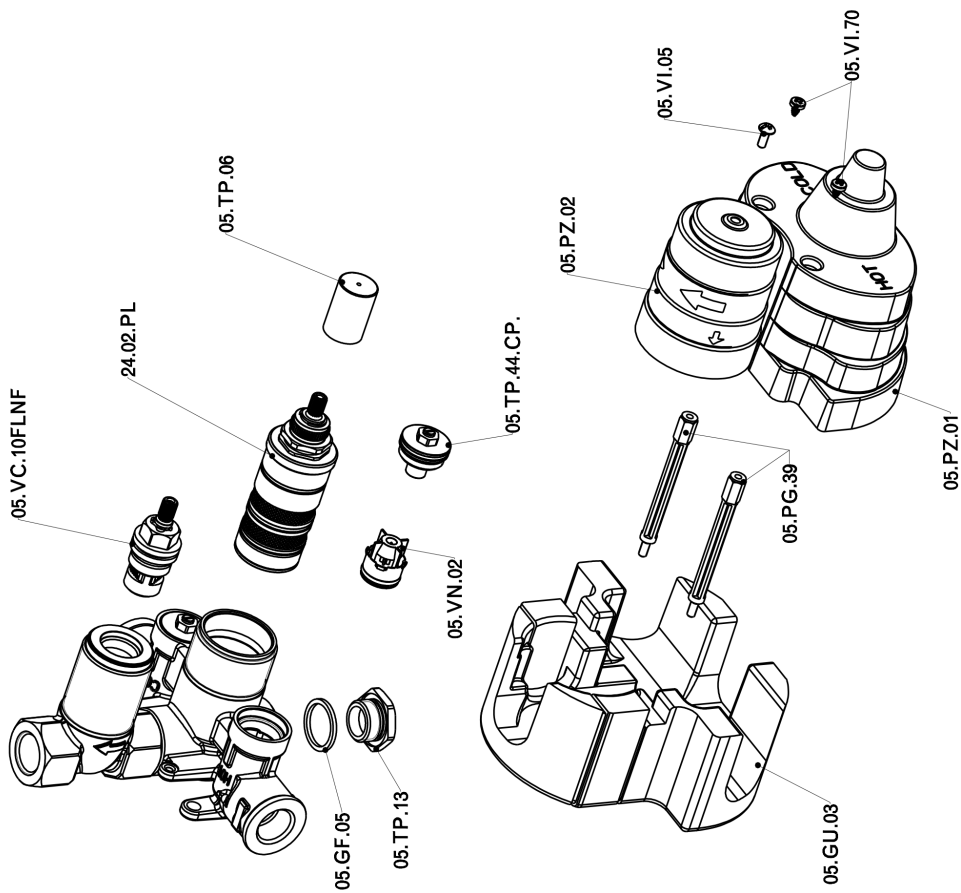

## Single lever washbasin mixer SLIM\_SM000730

SM000730

<https://en.cisal.it/single-lever-washbasin-mixer-slim-sm000730>

## Concealed thermostatic shower valve, 1-outlet CONCEALED\_ZA007301

ZA007301

<https://en.cisal.it/concealed-thermostatic-shower-valve-1-outlet-concealed-za007301>

2026-05-17