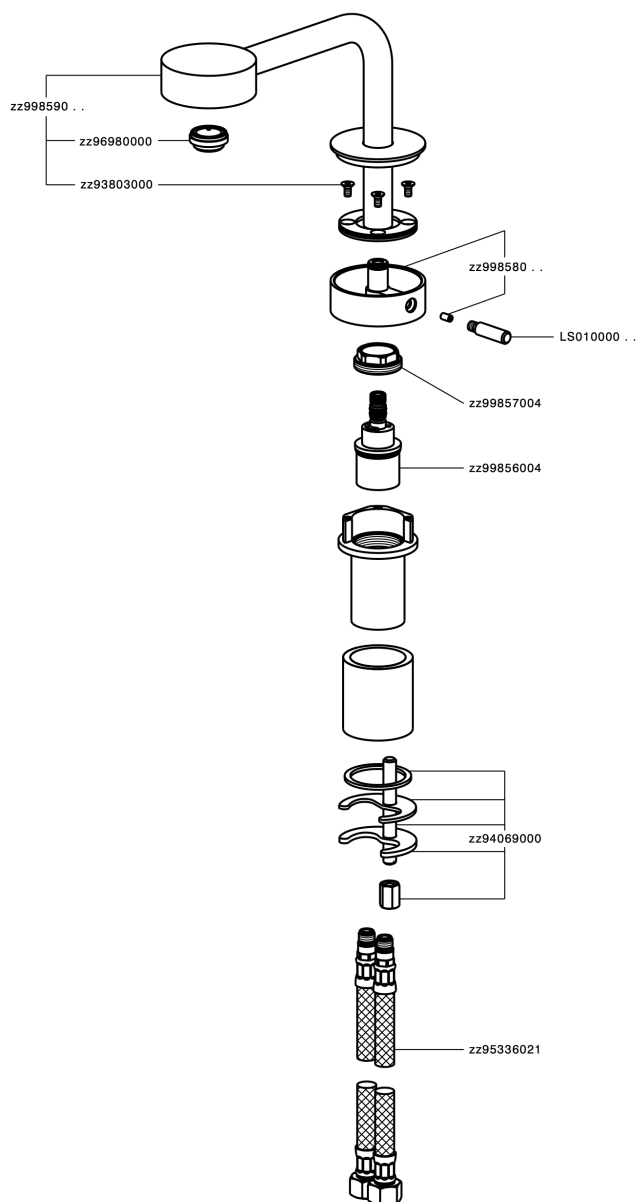

Single lever washbasin mixer SLIM_SM000730

SM000730

<https://en.cisal.it/single-lever-washbasin-mixer-slim-sm000730>

Concealed thermostatic shower valve, 1-outlet CONCEALED_ZA007301

ZA007301

<https://en.cisal.it/concealed-thermostatic-shower-valve-1-outlet-concealed-za007301>