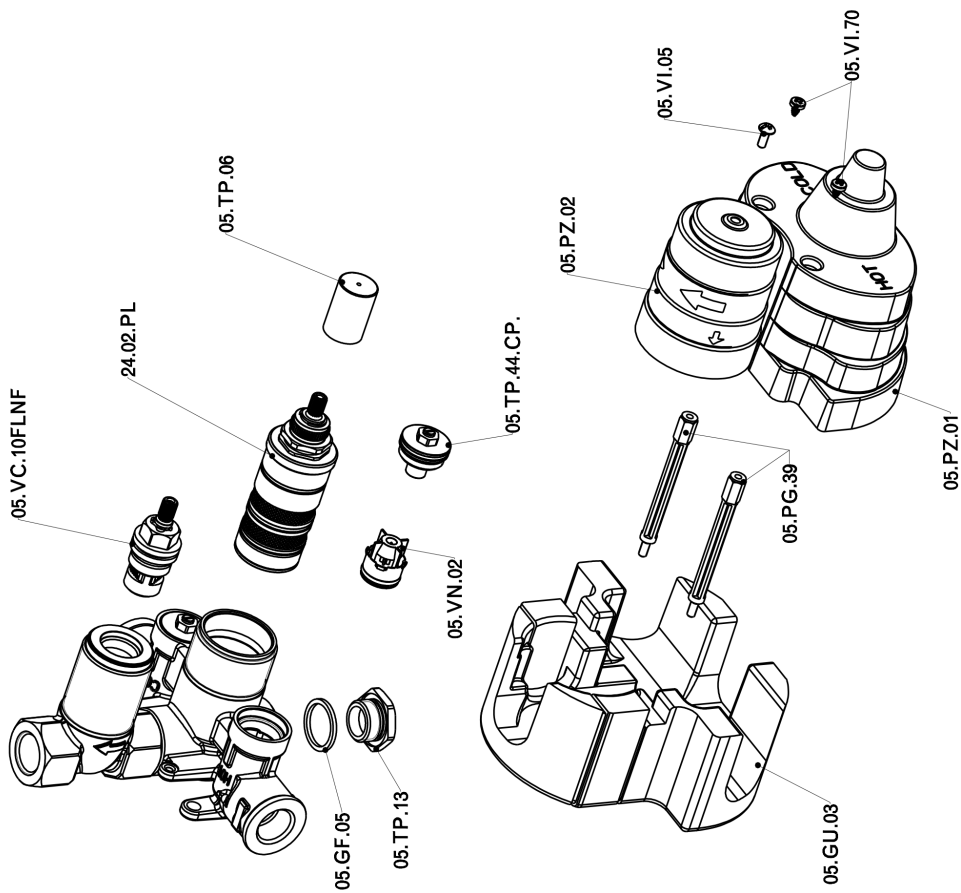

Concealed thermostatic shower valve, 1-outlet CONCEALED_ZA007301

ZA007301

<https://en.cisal.it/concealed-thermostatic-shower-valve-1-outlet-concealed-za007301>

2026-05-17