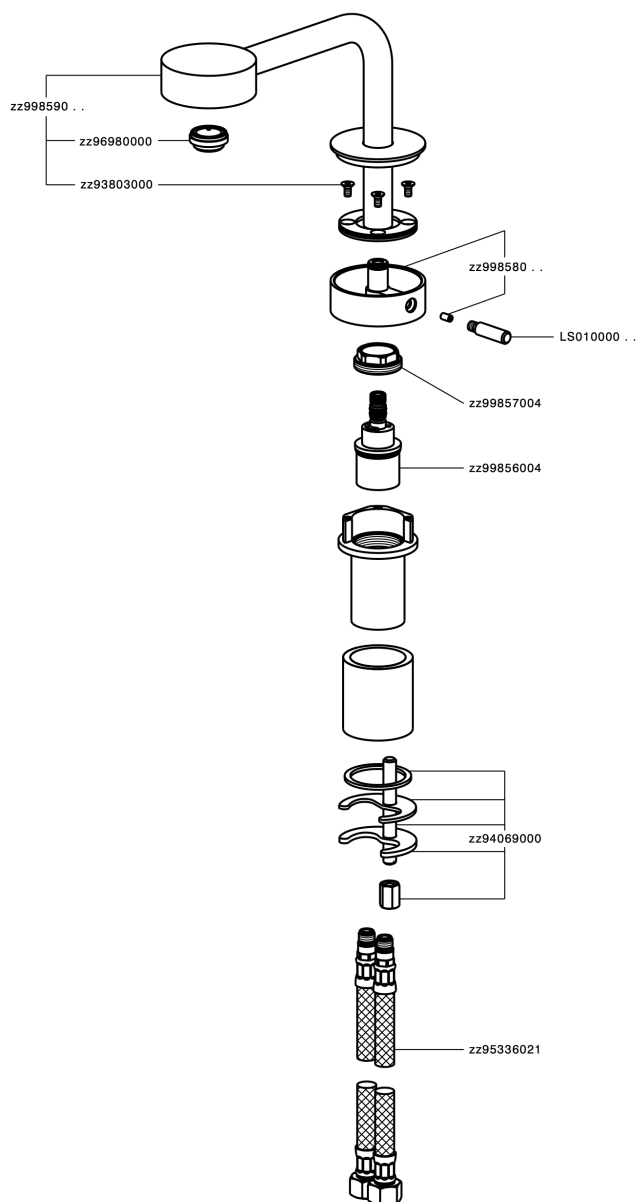

Single lever washbasin mixer SLIM_SM000730

SM000730

<https://en.cisal.it/single-lever-washbasin-mixer-slim-sm000730>